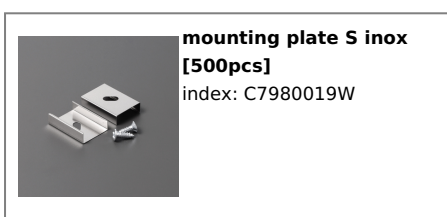

Matching elements

DIFFUSERS

MOUNTINGS

END CAPS