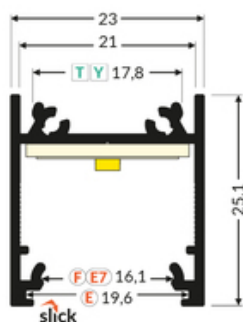

1*
end cap E7
zasłepka E7

TOPMET LIGHT KŁOSOWICZ WIŚNIEWSKI sp. z o.o.

Ostrowska 354 | 61-312 Poznań | POLAND

tel.: +48 61 872 75 00

info@topmet.pl

pdf card generation date: 10.03.2025