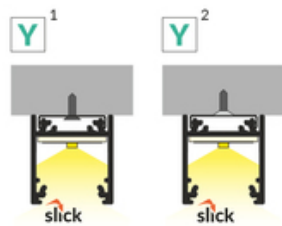

1*
end cap E7
zasłepka E7

TOPMET LIGHT KŁOSOWICZ WIŚNIEWSKI sp. z o.o.

Ostrowska 354 | 61-312 Poznań | POLAND

tel.: +48 61 872 75 00

info@topmet.pl

pdf card generation date: 10.03.2025