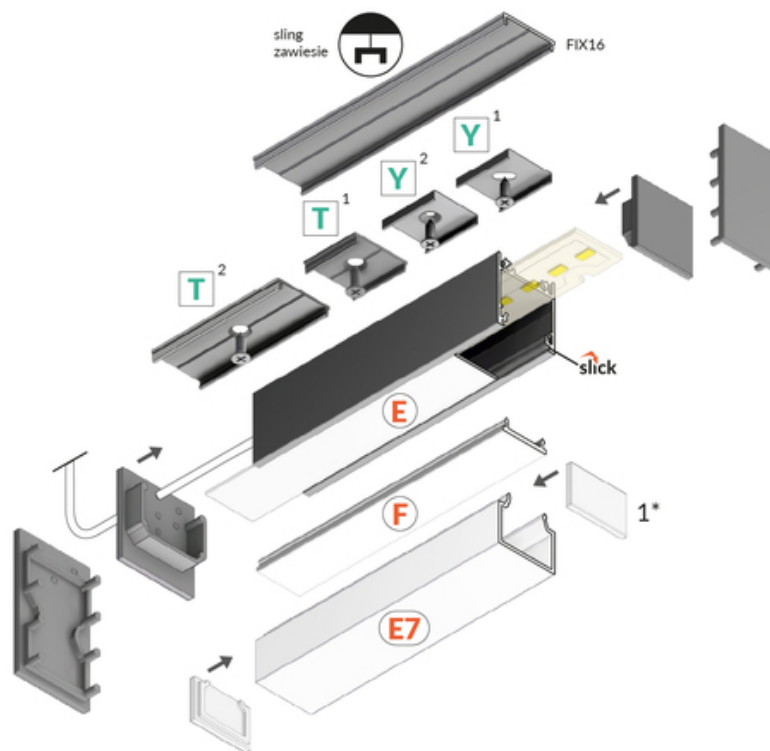

1*
end cap E7
zasłepka E7

TOPMET LIGHT KŁOSOWICZ WIŚNIEWSKI sp. z o.o.

Ostrowska 354 | 61-312 Poznań | POLAND

tel.: +48 61 872 75 00

info@topmet.pl

pdf card generation date: 10.03.2025