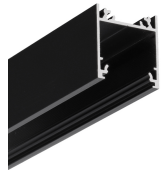

# LED PROFILE LINEA20 EE7F/TY 1000 BLACK ANOD. /PLASTIC BAG

Surface

Furniture

- over 20 accessories available
- possibility of suspension along with the power supply
- angled connections illuminated
- continuous light line (with 120 LEDs/m and opal diffuser applied)