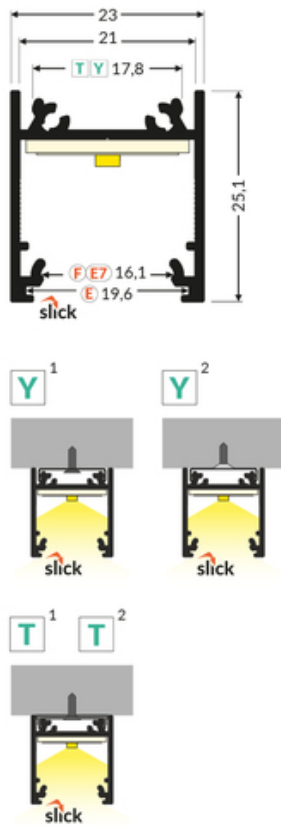

1*
end cap E7
zaślepka E7

TOPMET LIGHT KŁOSOWICZ WIŚNIEWSKI sp. z o.o.

Ostrowska 354 | 61-312 Poznań | POLAND

tel.: +48 61 872 75 00

info@topmet.pl

pdf card generation date: 09.03.2025