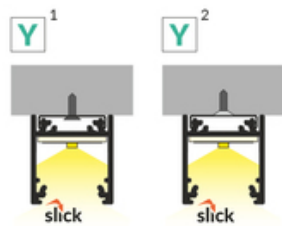

1*
end cap E7
zaślepka E7

TOPMET LIGHT KŁOSOWICZ WIŚNIEWSKI sp. z o.o.

Ostrowska 354 | 61-312 Poznań | POLAND

tel.: +48 61 872 75 00

info@topmet.pl

pdf card generation date: 10.03.2025