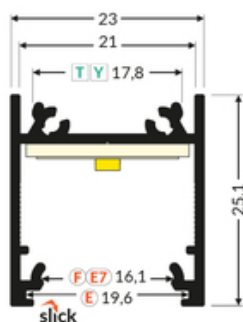

1*
end cap E7
zaślepka E7

TOPMET LIGHT KŁOSOWICZ WIŚNIEWSKI sp. z o.o.

Ostrowska 354 | 61-312 Poznań | POLAND

tel.: +48 61 872 75 00

info@topmet.pl

pdf card generation date: 10.03.2025