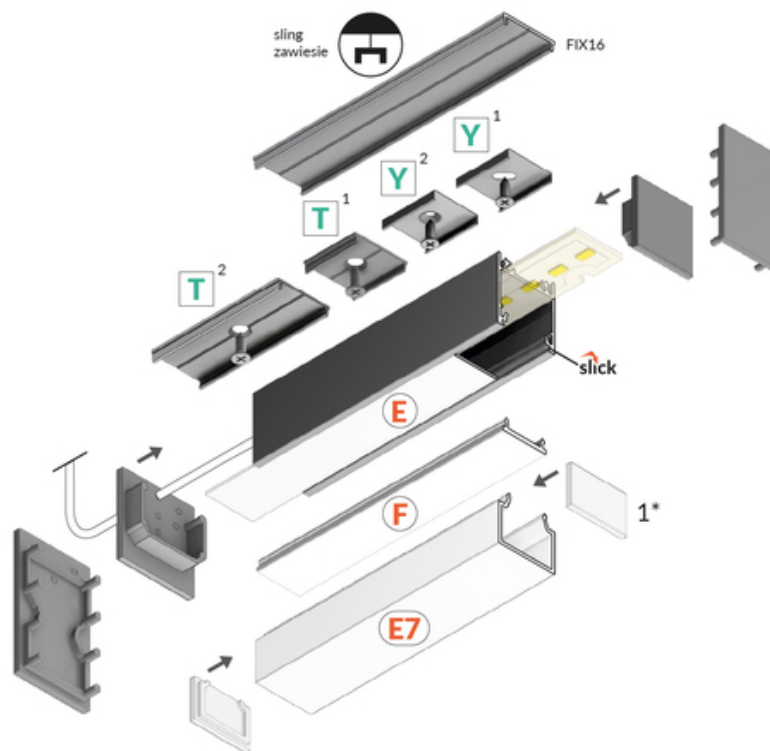

1*
end cap E7
zaślepka E7

TOPMET LIGHT KŁOSOWICZ WIŚNIEWSKI sp. z o.o.

Ostrowska 354 | 61-312 Poznań | POLAND

tel.: +48 61 872 75 00

info@topmet.pl

pdf card generation date: 10.03.2025