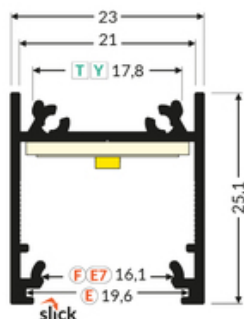

1*
end cap E7
zaślepka E7

TOPMET LIGHT KŁOSOWICZ WIŚNIEWSKI sp. z o.o.

Ostrowska 354 | 61-312 Poznań | POLAND

tel.: +48 61 872 75 00

info@topmet.pl

pdf card generation date: 10.03.2025