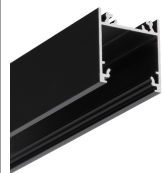

# LED PROFILE LINEA20 EE7F/TY 2000 BLACK ANOD. /PLASTIC BAG

Surface

Furniture

- over 20 accessories available
- possibility of suspension along with the power supply
- angled connections illuminated
- continuous light line (with 120 LEDs/m and opal diffuser applied)