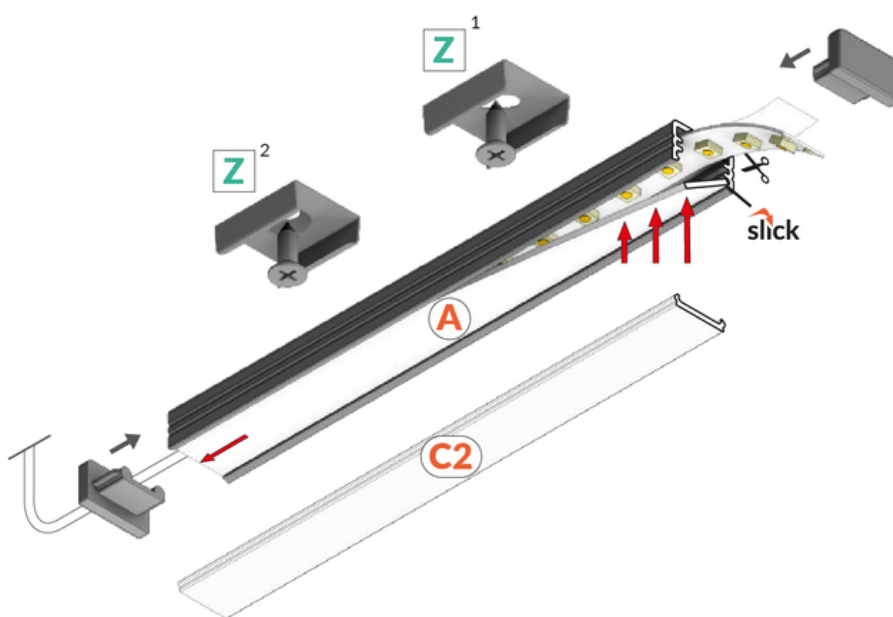

# LED PROFILE SLIM8 AC2/Z 2000 RAW ALU.

Surface

Furniture

max 8 mm

|   |  |   |  |
|---|--|---|--|
|  | <ul style="list-style-type: none"> <li>• universal application</li> <li>• Slick socket</li> <li>• painted mounting plates</li> </ul> |  CE<br> EU industrial designs<br> Made in Poland | <br>Buy product |
|---|--|---|--|

## AVAILABLE VARIANTS

1000 mm, 2000 mm, 3000 mm, 4050 mm