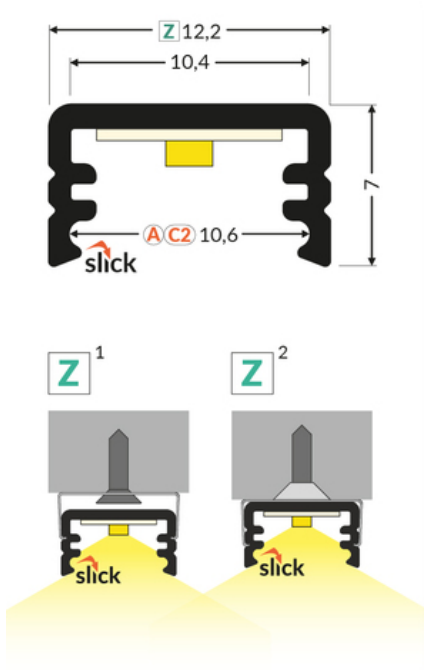

# LED PROFILE SLIM8 AC2/Z 2000 RAW ALU.

Surface

Furniture

max 8 mm

|   |  |   |  |
|---|--|---|--|
|  | <ul style="list-style-type: none"> <li>• universal application</li> <li>• Slick socket</li> <li>• painted mounting plates</li> </ul> |  CE<br> EU industrial designs<br> Made in Poland | <br>Buy product |
|---|--|---|--|