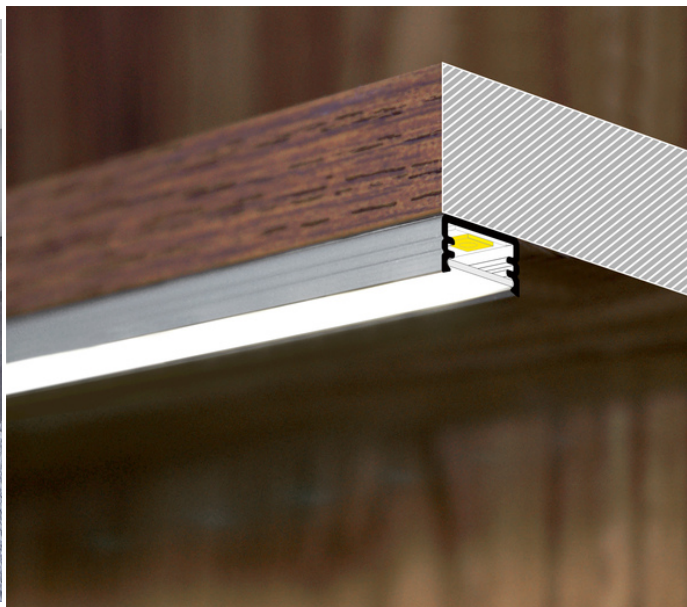

# LED PROFILE SLIM8 AC2/Z 2000 RAW ALU.

Surface

Furniture

max 8 mm

|   |  |   |  |
|---|--|---|--|
|  | <ul style="list-style-type: none"> <li>• universal application</li> <li>• Slick socket</li> <li>• painted mounting plates</li> </ul> |  CE<br> EU industrial designs<br> Made in Poland | <br>Buy product |
|---|--|---|--|

## AVAILABLE VARIANTS

1000 mm, 2000 mm, 3000 mm, 4050 mm