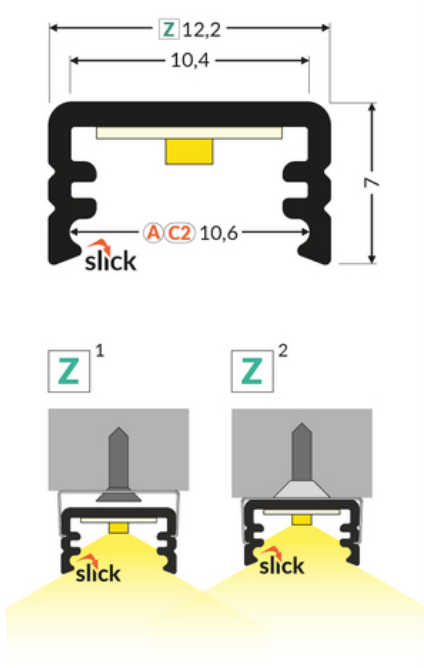

# LED PROFILE SLIM8 AC2/Z 2000 BLACK ANOD. /PLASTIC BAG

Furniture

max 8 mm

Surface

	<ul style="list-style-type: none"> <li>• universal application</li> <li>• Slick socket</li> <li>• painted mounting plates</li> </ul>	 EU industrial designs  CE  Made in Poland	 Buy product
---	--	---	--