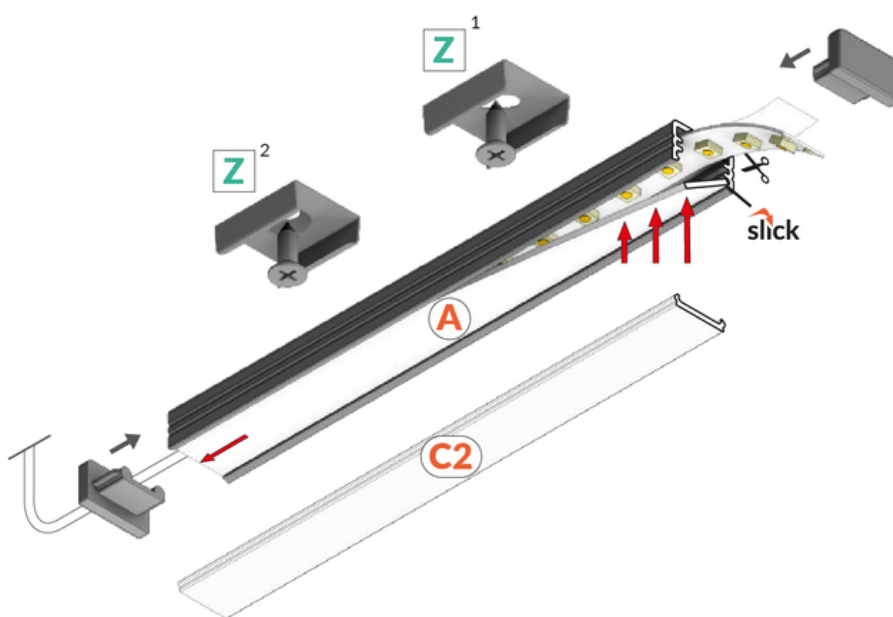

# LED PROFILE SLIM8 AC2/Z 2000 BLACK ANOD. /PLASTIC BAG

Furniture

max 8 mm

Surface

	<ul style="list-style-type: none"> <li>• universal application</li> <li>• Slick socket</li> <li>• painted mounting plates</li> </ul>	 EU industrial designs  CE  Made in Poland	 Buy product
---	--	---	--

## AVAILABLE VARIANTS

1000 mm, 2000 mm, 3000 mm, 4050 mm