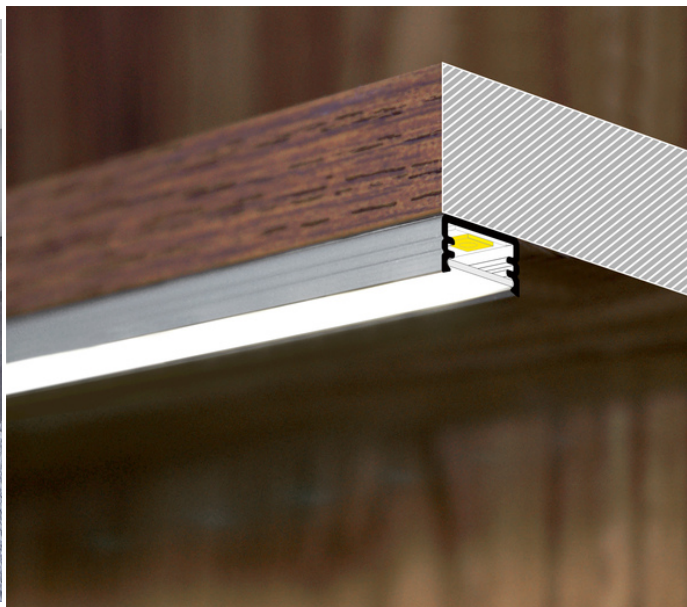

# LED PROFILE SLIM8 AC2/Z 2000 BLACK ANOD. /PLASTIC BAG

Furniture

max 8 mm

Surface

	<ul style="list-style-type: none"> <li>• universal application</li> <li>• Slick socket</li> <li>• painted mounting plates</li> </ul>	 EU industrial designs  CE  Made in Poland	 Buy product
---	--	---	--

## AVAILABLE VARIANTS

1000 mm, 2000 mm, 3000 mm, 4050 mm