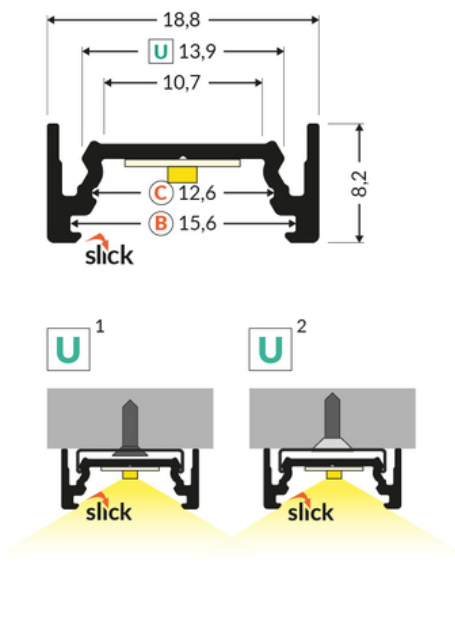

TOPMET LIGHT KŁOSOWICZ WIŚNIEWSKI sp. z o.o.

Ostrowska 354 | 61-312 Poznań | POLAND

tel.: +48 61 872 75 00

info@topmet.pl

pdf card generation date: 10.03.2025