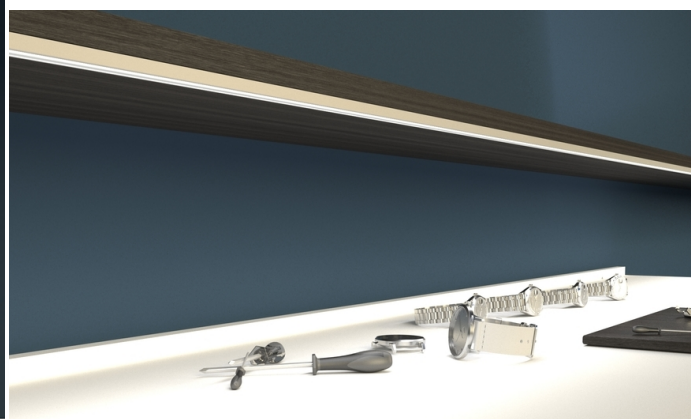

Basic Informations

EAN: 5901597229605

Index: K3000221

Material: aluminium

Color: black anodized

Length [mm]: 2000

Weight [kg]: 0.243

Net weight [kg]: 0.006

Country of origin: PL

Measurement unit: qty

Product packaging dimensions [mm]: 2000 x 18,8 x 8,2

Bulk packing [qty]: 50

Master packaging type: Carton

Product with gross packaging weight [kg]: 13.21