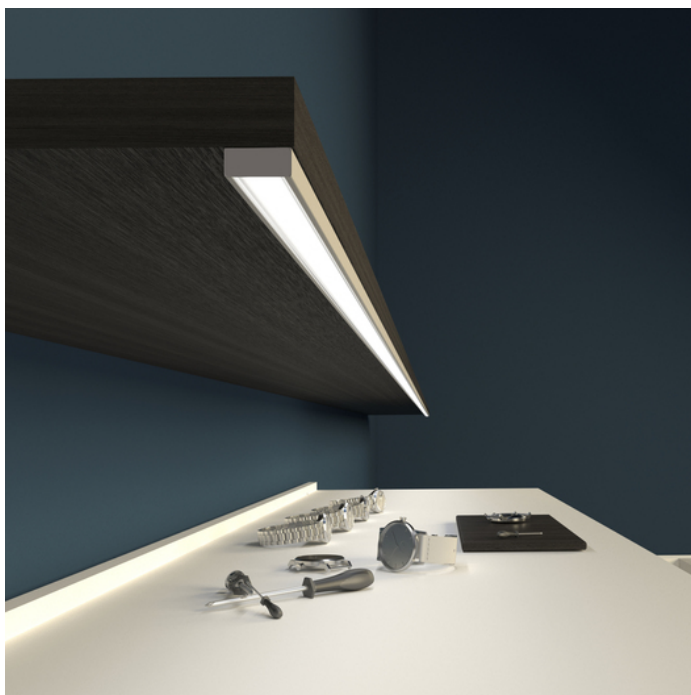

Basic Informations

EAN: 5901597229605

Index: K3000221

Material: aluminium

Color: black anodized

Length [mm]: 2000

Weight [kg]: 0.243

Net weight [kg]: 0.006

Country of origin: PL

Measurement unit: qty

Product packaging dimensions [mm]: 2000 x 18,8 x 8,2

Bulk packing [qty]: 50

Master packaging type: Carton

Product with gross packaging weight [kg]: 13.21