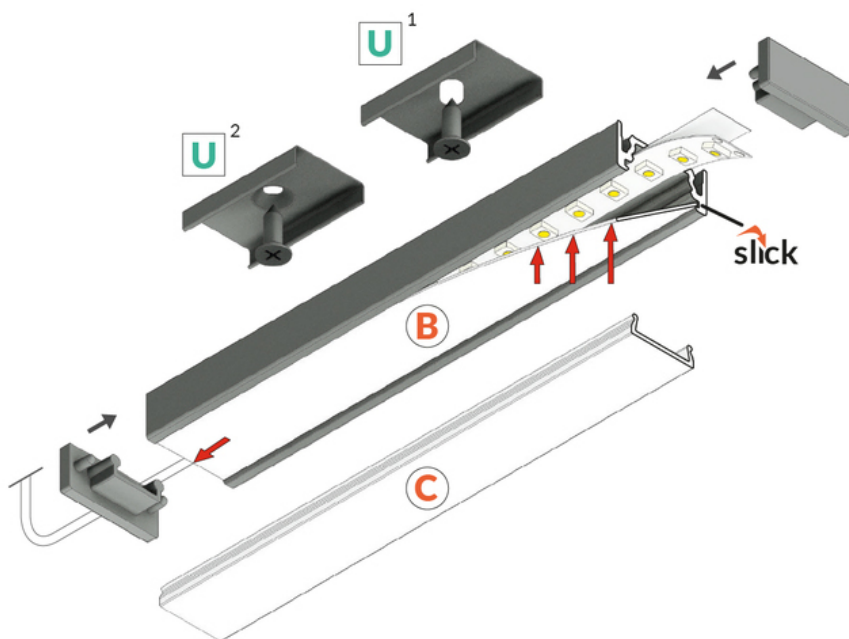

TOPMET LIGHT KŁOSOWICZ WIŚNIEWSKI sp. z o.o.

Ostrowska 354 | 61-312 Poznań | POLAND

tel.: +48 61 872 75 00

info@topmet.pl

pdf card generation date: 10.03.2025