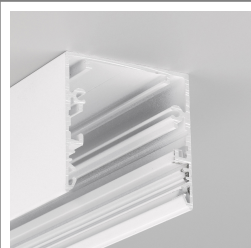

# LED PROFILE PHIL53 C10 1000 WHITE PAINTED /PLASTIC BAG

- profile for creating LED luminaires
- perfect as main lighting
- various installation options
- larger sizes
- 3 types of covers available with different light distributions
- enables hiding the power supply inside the profile