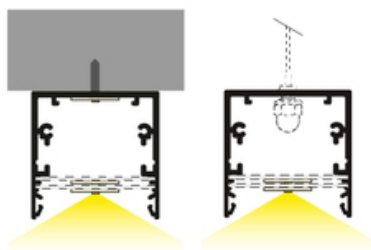

TOPMET LIGHT KŁOSOWICZ WIŚNIEWSKI sp. z o.o.

Ostrowska 354 | 61-312 Poznań | POLAND

tel.: +48 61 872 75 00

info@topmet.pl

pdf card generation date: 10.03.2025