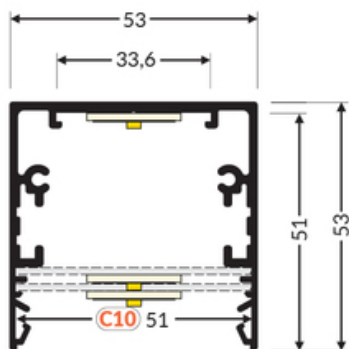

TOPMET LIGHT KŁOSOWICZ WIŚNIEWSKI sp. z o.o.

Ostrowska 354 | 61-312 Poznań | POLAND

tel.: +48 61 872 75 00

info@topmet.pl

pdf card generation date: 10.03.2025