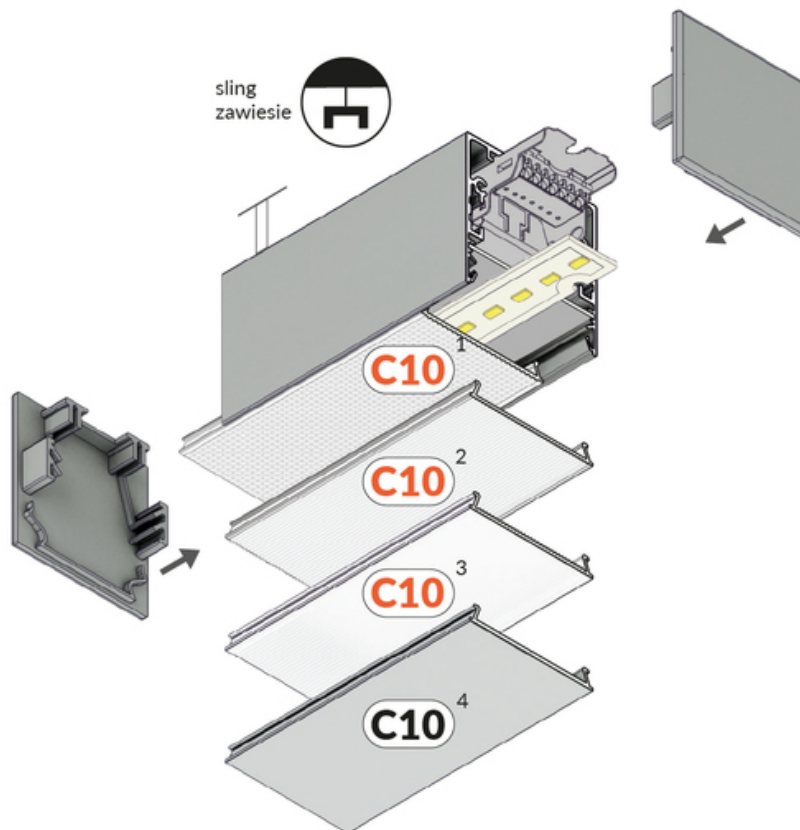

TOPMET LIGHT KŁOSOWICZ WIŚNIEWSKI sp. z o.o.

Ostrowska 354 | 61-312 Poznań | POLAND

tel.: +48 61 872 75 00

info@topmet.pl

pdf card generation date: 10.03.2025