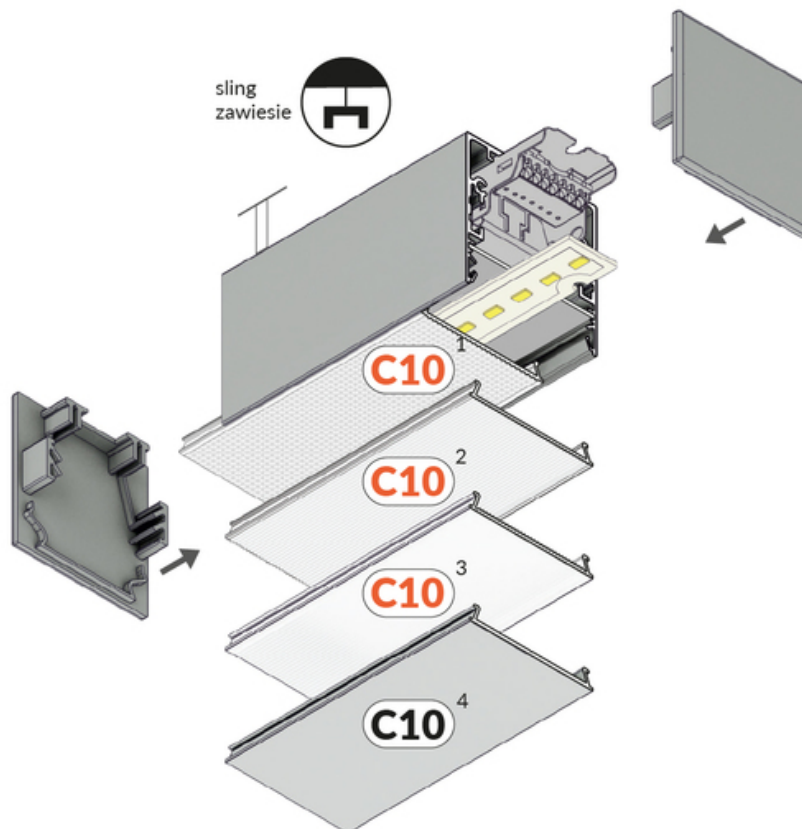

LED PROFILE PHIL53 C10 2000 RAW ALU.

Surface

Lighting

	<ul style="list-style-type: none"> • profile for creating LED luminaires • perfect as main lighting • various installation options • larger sizes • 3 types of covers available with different light distributions • enables hiding the power supply inside the profile 	<ul style="list-style-type: none">  EU industrial designs  CE  Made in Poland 	 <p>Buy product</p>
---	---	---	--

TOPMET LIGHT KŁOSOWICZ WIŚNIEWSKI sp. z o.o.

Ostrowska 354 | 61-312 Poznań | POLAND

tel.: +48 61 872 75 00

info@topmet.pl

pdf card generation date: 10.03.2025

Basic Informations

<p>EAN: 5901597241881 Index: 63530000 Material: aluminium Color: raw aluminium Length [mm]: 2000 Weight [kg]: 1.9 Net weight [kg]: 0.018 Country of origin: PL</p>	<p>Measurement unit: qty Product packaging dimensions [mm]: 2000 x 53 x 53 Bulk packing [qty]: 10 Master packaging type: Bulk Product with gross packaging weight [kg]: 19</p>
--	--

AVAILABLE VARIANTS

1000 mm, 2000 mm, 3000 mm, 4050 mm

Matching elements

DIFFUSERS

 <p>diffuser C10 click 2000 wide index: 63590000</p>	 <p>diffuser C10 click 2000 narrow index: 63620000</p>	 <p>diffuser C10 click 2000 opal index: 63690038</p>
 <p>diffuser C10 click 2000 pro index: P2001016</p>	 <p>diffuser C10 click 2000 basic index: P2001438</p>	