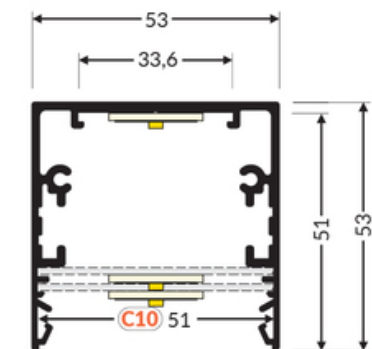

LED PROFILE PHIL53 C10 2000 RAW ALU.

Surface

Lighting

	<ul style="list-style-type: none"> • profile for creating LED luminaires • perfect as main lighting • various installation options • larger sizes • 3 types of covers available with different light distributions • enables hiding the power supply inside the profile 	<ul style="list-style-type: none">  EU industrial designs  CE  Made in Poland 	 <p>Buy product</p>
---	---	---	--

TOPMET LIGHT KŁOSOWICZ WIŚNIEWSKI sp. z o.o.

Ostrowska 354 | 61-312 Poznań | POLAND

tel.: +48 61 872 75 00

info@topmet.pl

pdf card generation date: 10.03.2025

Basic Informations

<p>EAN: 5901597241881 Index: 63530000 Material: aluminium Color: raw aluminium Length [mm]: 2000 Weight [kg]: 1.9 Net weight [kg]: 0.018 Country of origin: PL</p>	<p>Measurement unit: qty Product packaging dimensions [mm]: 2000 x 53 x 53 Bulk packing [qty]: 10 Master packaging type: Bulk Product with gross packaging weight [kg]: 19</p>
--	--

AVAILABLE VARIANTS

1000 mm, 2000 mm, 3000 mm, 4050 mm

Matching elements

DIFFUSERS

 <p>diffuser C10 click 2000 wide index: 63590000</p>	 <p>diffuser C10 click 2000 narrow index: 63620000</p>	 <p>diffuser C10 click 2000 opal index: 63690038</p>
 <p>diffuser C10 click 2000 pro index: P2001016</p>	 <p>diffuser C10 click 2000 basic index: P2001438</p>	