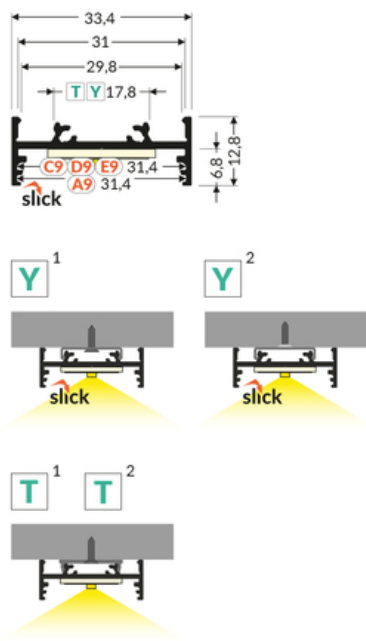

LED PROFILE VARIO30-01 ACDE-9/TY 2000 RAW ALU.

Surface

Lighting

	<ul style="list-style-type: none"> part of a larger system for luminaire construction multiple installation methods continuous line of light in angled connections unlimited possibilities for light creation 	 EU industrial designs  CE  Made in Poland	 Buy product
---	---	---	--

Basic Informations

EAN: 5901597240051

Index: V3020000

Material: aluminium

Color: raw aluminium

Length [mm]: 2000

Weight [kg]: 0.508

Net weight [kg]: 0.006

Country of origin: PL

Measurement unit: qty

Product packaging dimensions [mm]: 2000 x 33,4 x 12,8

Bulk packing [qty]: 20

Master packaging type: Bulk

Product with gross packaging weight [kg]: 10.16

AVAILABLE COLORS

AVAILABLE VARIANTS

1000 mm, 2000 mm, 3000 mm, 4050 mm

Matching elements

DIFFUSERS

MOUNTINGS

**mounting plate Y inox
[20pcs]**
index: A2090019

**mounting plate Y cone
inox [20pcs]**
index: A2130019

**mounting plate T 180deg
[20pcs]**
index: C6960000