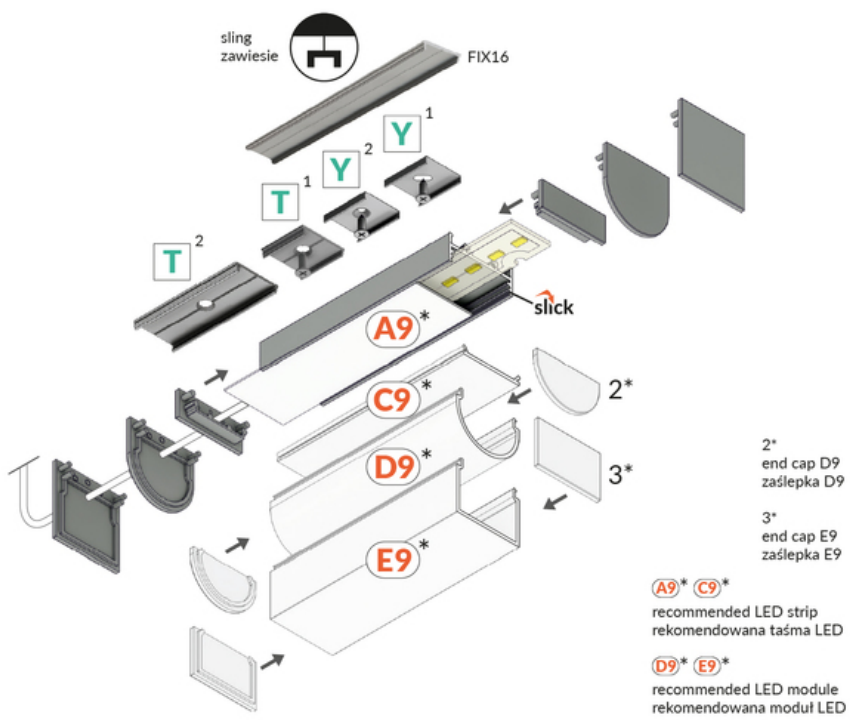

LED PROFILE VARIO30-01 ACDE-9/TY 2000 RAW ALU.

Surface

Lighting

	<ul style="list-style-type: none"> part of a larger system for luminaire construction multiple installation methods continuous line of light in angled connections unlimited possibilities for light creation 	 EU industrial designs  CE  Made in Poland	 Buy product
---	---	---	--

Basic Informations

EAN: 5901597240051

Index: V3020000

Material: aluminium

Color: raw aluminium

Length [mm]: 2000

Weight [kg]: 0.508

Net weight [kg]: 0.006

Country of origin: PL

Measurement unit: qty

Product packaging dimensions [mm]: 2000 x 33,4 x 12,8

Bulk packing [qty]: 20

Master packaging type: Bulk

Product with gross packaging weight [kg]: 10.16

AVAILABLE COLORS

AVAILABLE VARIANTS

1000 mm, 2000 mm, 3000 mm, 4050 mm

Matching elements

DIFFUSERS

MOUNTINGS

**mounting plate Y inox
[20pcs]**
index: A2090019

**mounting plate Y cone
inox [20pcs]**
index: A2130019

**mounting plate T 180deg
[20pcs]**
index: C6960000