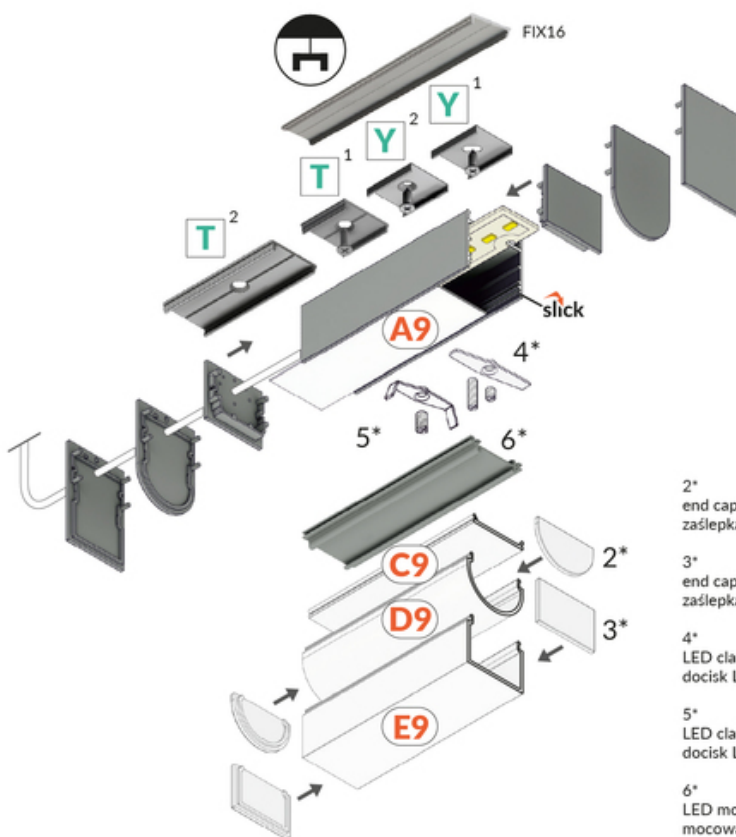

# LED PROFILE VARIO30-02 ACDE-9/TY 2000 ANOD.

Surface

Lighting

- part of a larger system for luminaire construction
- multiple installation methods
- continuous line of light in angled connections
- unlimited possibilities for light creation

EU industrial designs

CE

Made in Poland

Buy product

2\*  
end cap D9  
zaślepka D9

3\*  
end cap E9  
zaślepka E9

4\*  
LED clamp VARIO30  
docisk LED VARIO30

5\*  
LED clamp VARIO30-1  
docisk LED VARIO30-1

## Basic Informations

<p>EAN: 5901597240082 Index: V3060020 Material: aluminium Color: anodized Length [mm]: 2000 Weight [kg]: 0.754 Net weight [kg]: 0.024 Country of origin: PL</p>	<p>Measurement unit: qty Product packaging dimensions [mm]: 2000 x 33,4 x 29,6 Bulk packing [qty]: 20 Master packaging type: Bulk Product with gross packaging weight [kg]: 15.08</p>
---	---

## AVAILABLE VARIANTS

1000 mm, 2000 mm, 3000 mm, 4050 mm