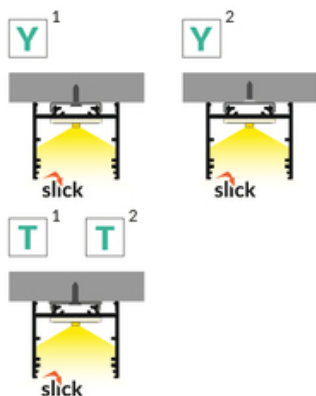

EU industrial designs

CE

Made in Poland

Buy product

2\*  
end cap D9  
zaślepka D9

3\*  
end cap E9  
zaślepka E9

4\*  
LED clamp VARIO30  
docisk LED VARIO30

5\*  
LED clamp VARIO30-1  
docisk LED VARIO30-1