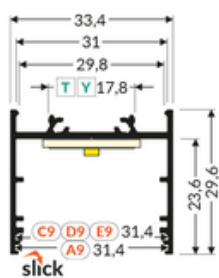

2*
end cap D9
zaślepka D9

3*
end cap E9
zaślepka E9

4*
LED clamp VARIO30
docisk LED VARIO30

5*
LED clamp VARIO30-1
docisk LED VARIO30-1

6*
LED mounting VARIO30
mocowanie LED VARIO30

TOPMET LIGHT KŁOSOWICZ WIŚNIEWSKI sp. z o.o.

Ostrowska 354 | 61-312 Poznań | POLAND

tel.: +48 61 872 75 00

info@topmet.pl

pdf card generation date: 07.03.2025