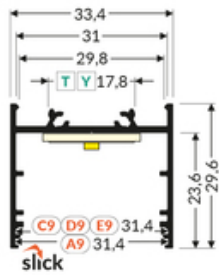

- 2* end cap D9
  zaślepka D9
- 3* end cap E9
  zaślepka E9
- 4* LED clamp VARIO30
  docisk LED VARIO30
- 5* LED clamp VARIO30-1
  docisk LED VARIO30-1
- 6* LED mounting VARIO30
  mocowanie LED VARIO30

TOPMET LIGHT KŁOSOWICZ WIŚNIEWSKI sp. z o.o.

Ostrowska 354 | 61-312 Poznań | POLAND

tel.: +48 61 872 75 00

info@topmet.pl

pdf card generation date: 10.03.2025