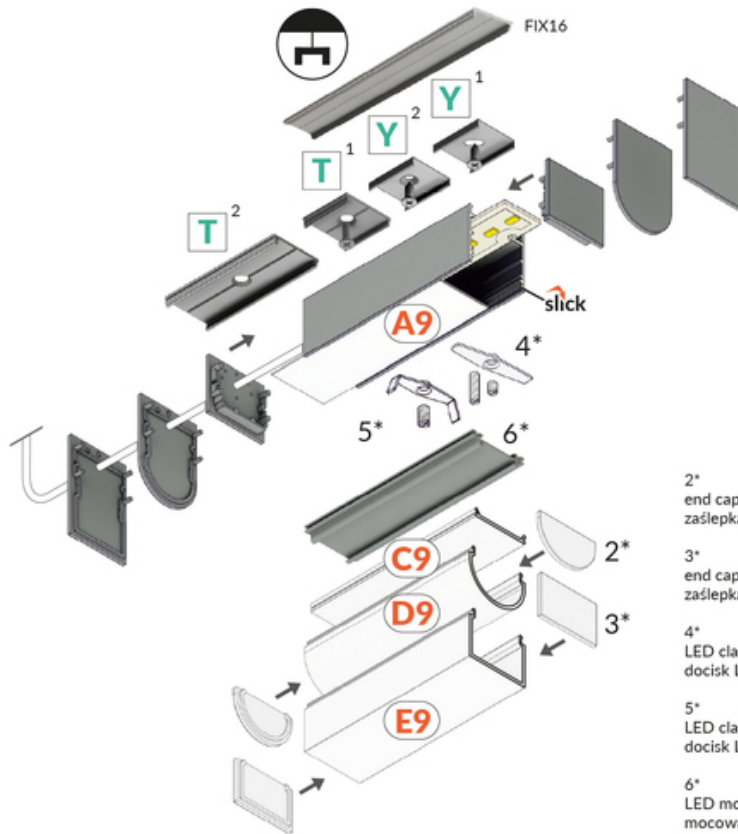

LED PROFILE VARIO30-02 ACDE-9/TY 2000 WHITE PAINTED

/PLASTIC BAG

Surface

Lighting

- part of a larger system for luminaire construction
- multiple installation methods
- continuous line of light in angled connections
- unlimited possibilities for light creation

EU industrial designs

CE

Made in Poland

Buy product

- 2* end cap D9
zaślepka D9
- 3* end cap E9
zaślepka E9
- 4* LED clamp VARIO30
docisk LED VARIO30
- 5* LED clamp VARIO30-1
docisk LED VARIO30-1
- 6* LED mounting VARIO30
mocowanie LED VARIO30

TOPMET LIGHT KŁOSOWICZ WIŚNIEWSKI sp. z o.o.

Ostrowska 354 | 61-312 Poznań | POLAND

tel.: +48 61 872 75 00

info@topmet.pl

pdf card generation date: 10.03.2025

Basic Informations

<p>EAN: 5901597240112 Index: V3060001 Material: aluminium Color: white painted Length [mm]: 2000 Weight [kg]: 0.819 Net weight [kg]: 0.012 Country of origin: PL</p>	<p>Measurement unit: qty Product packaging dimensions [mm]: 2000 x 33,4 x 29,6 Bulk packing [qty]: 20 Master packaging type: Carton Product with gross packaging weight [kg]: 18.08</p>
--	---