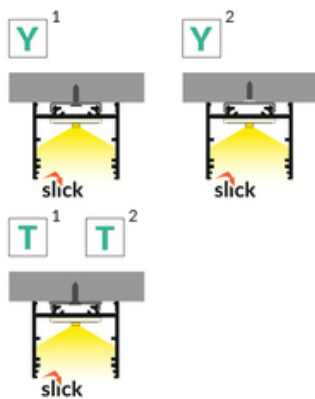

EU industrial designs

CE

Made in Poland

Buy product

- 2* end cap D9
zaślepka D9
- 3* end cap E9
zaślepka E9
- 4* LED clamp VARIO30
docisk LED VARIO30
- 5* LED clamp VARIO30-1
docisk LED VARIO30-1
- 6* LED mounting VARIO30
mocowanie LED VARIO30