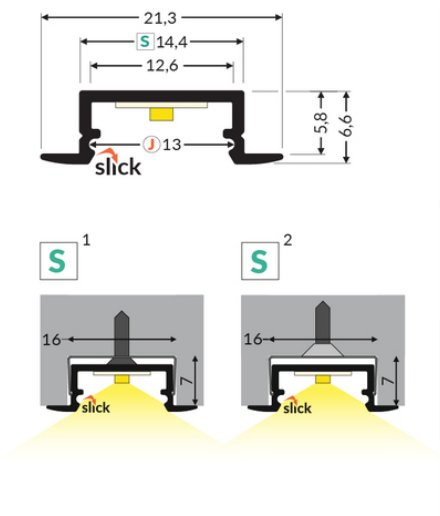

LED PROFILE BEGTIN12 J/S 2000 ANOD.

Furniture

Recessed

	<ul style="list-style-type: none"> • light weight, budget profile • used mainly in furniture • Slick socket 	<p> EU industrial designs</p> <p> CE</p> <p> Made in Poland</p>	 <p>Buy product</p>
---	--	--	--

Basic Informations

<p>EAN: 5901597209645 Index: C8020020 Material: aluminium Color: anodized Length [mm]: 2000 Weight [kg]: 0.154 Net weight [kg]: 0.018 Country of origin: PL</p>	<p>Measurement unit: qty Product packaging dimensions [mm]: 2000 x 21,3 x 6,6 Bulk packing [qty]: 40 Master packaging type: Bulk Product with gross packaging weight [kg]: 6.16</p>
--	---

AVAILABLE COLORS

AVAILABLE VARIANTS

1000 mm, 2000 mm, 3000 mm, 4050 mm

Matching elements

DIFFUSERS

MOUNTINGS

END CAPS