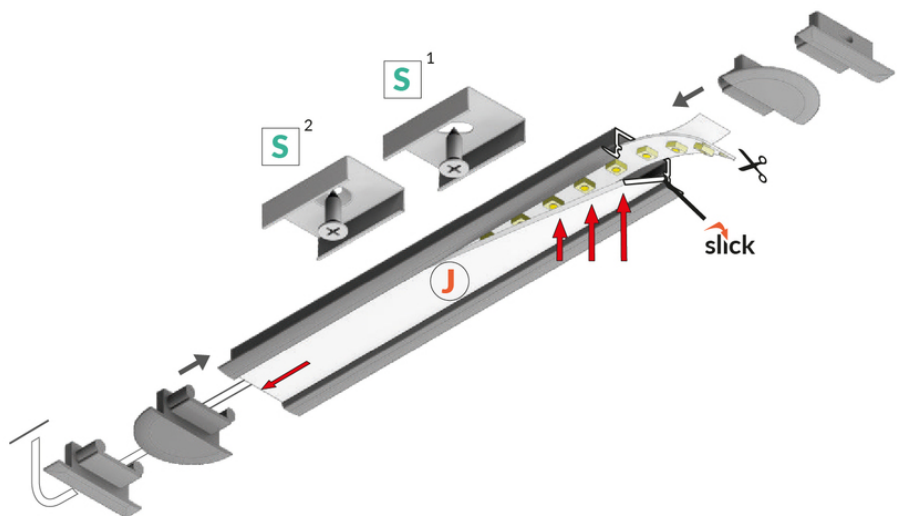

LED PROFILE BEGTIN12 J/S 2000 ANOD.

Furniture

Recessed

	<ul style="list-style-type: none"> • light weight, budget profile • used mainly in furniture • Slick socket 	<p> EU industrial designs</p> <p> CE</p> <p> Made in Poland</p>	 <p>Buy product</p>
---	--	--	--

Basic Informations

<p>EAN: 5901597209645 Index: C8020020 Material: aluminium Color: anodized Length [mm]: 2000 Weight [kg]: 0.154 Net weight [kg]: 0.018 Country of origin: PL</p>	<p>Measurement unit: qty Product packaging dimensions [mm]: 2000 x 21,3 x 6,6 Bulk packing [qty]: 40 Master packaging type: Bulk Product with gross packaging weight [kg]: 6.16</p>
--	---

AVAILABLE COLORS

AVAILABLE VARIANTS

1000 mm, 2000 mm, 3000 mm, 4050 mm

Matching elements

DIFFUSERS

MOUNTINGS

END CAPS