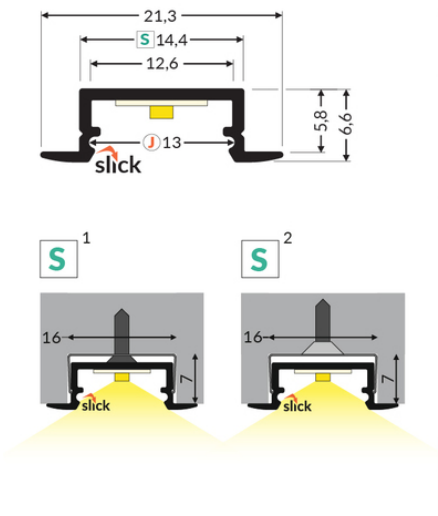

LED PROFILE BEGTIN12 J/S 2000 BLACK ANOD. /PLASTIC BAG

Recessed

Furniture

	<ul style="list-style-type: none">• light weight, budget profile• used mainly in furniture• Slick socket	<p> CE</p> <p> EU industrial designs</p> <p> Made in Poland</p>	 <p>Buy product</p>
---	--	--	--

Basic Informations

EAN: 5901597209669

Index: C8020021

Material: aluminium

Color: black anodized

Lenght [mm]: 2000

Weigh [kg]: 0.166

Net weight [kg]: 0.024

Country of origin: PL

Measurement unit: qty

Product packaging dimensions [mm]: 2000 x 21,3 x 6,6

Bulk packing [qty]: 50

Master packaging type: Carton

Product with gross packaging weight [kg]: 9.36

AVAILABLE COLORS

AVAILABLE VARIANTS

1000 mm, 2000 mm, 3000 mm, 4050 mm

Matching elements

DIFFUSERS

END CAPS

MOUNTING PLATES