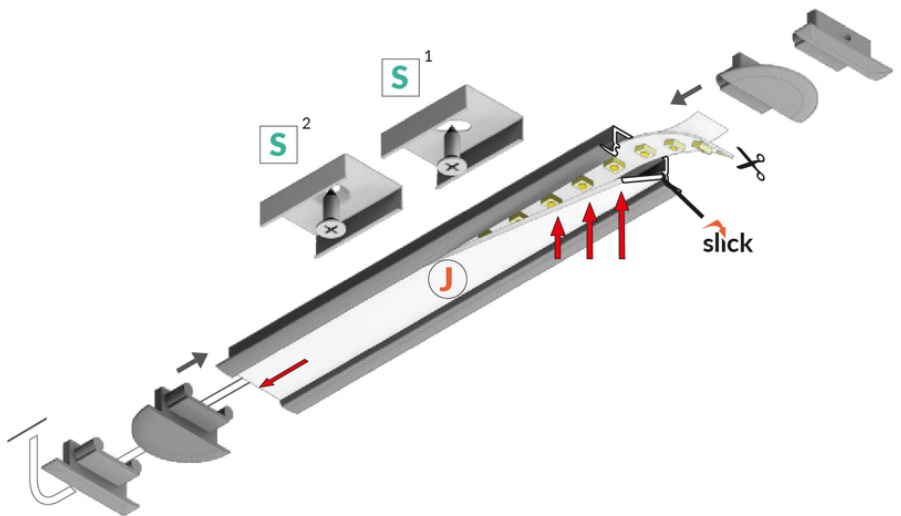

LED PROFILE BEGTIN12 J/S 2000 BLACK ANOD. /PLASTIC BAG

Recessed

Furniture

	<ul style="list-style-type: none">• light weight, budget profile• used mainly in furniture• Slick socket	<p> CE</p> <p> EU industrial designs</p> <p> Made in Poland</p>	 <p>Buy product</p>
---	--	--	--

Basic Informations

EAN: 5901597209669

Index: C8020021

Material: aluminium

Color: black anodized

Lenght [mm]: 2000

Weigh [kg]: 0.166

Net weight [kg]: 0.024

Country of origin: PL

Measurement unit: qty

Product packaging dimensions [mm]: 2000 x 21,3 x 6,6

Bulk packing [qty]: 50

Master packaging type: Carton

Product with gross packaging weight [kg]: 9.36

AVAILABLE COLORS

AVAILABLE VARIANTS

1000 mm, 2000 mm, 3000 mm, 4050 mm

Matching elements

DIFFUSERS

END CAPS

MOUNTING PLATES