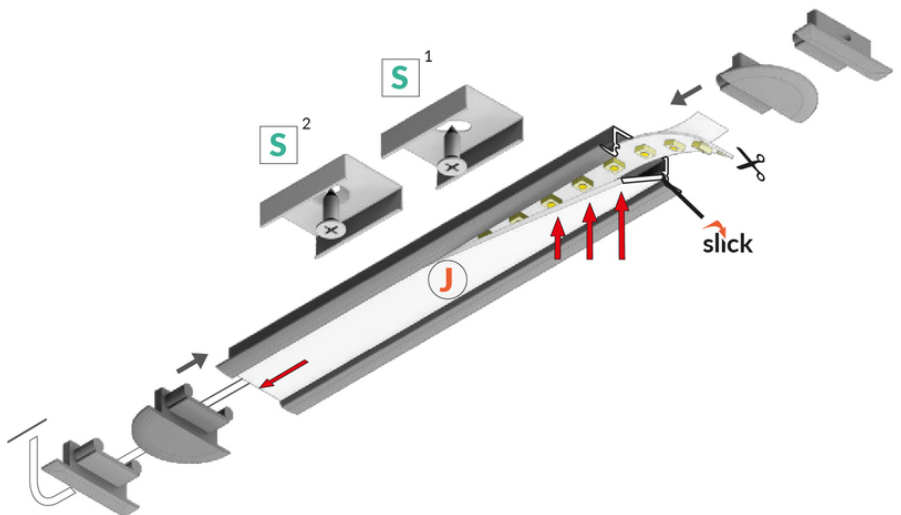

LED PROFILE BEGTIN12 J/S 2000 WHITE PAINTED /PLASTIC

BAG

Recessed

Furniture

- light weight, budget profile
- used mainly in furniture
- Slick socket

EU industrial designs

CE

Made in Poland

Buy product

TOPMET LIGHT KŁOSOWICZ WIŚNIEWSKI sp. z o.o.

Ostrowska 354 | 61-312 Poznań | POLAND

tel.: +48 61 872 75 00

info@topmet.pl

pdf card generation date: 10.03.2025

Basic Informations

EAN: 5901597209676
Index: C8020001
Material: aluminium
Color: white painted
Lenght [mm]: 2000
Weigh [kg]t: 0.184
Net weight [kg]: 0.006
Country of origin: PL

1000 mm, 2000 mm, 3000 mm, 4050 mm

Matching elements

DIFFUSERS

END CAPS

MOUNTING PLATES