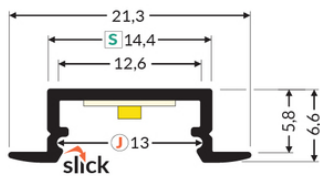

LED PROFILE BEGTIN12 J/S 2000 WHITE PAINTED /PLASTIC

BAG

Recessed

Furniture

- light weight, budget profile
- used mainly in furniture
- Slick socket

EU industrial designs

CE

Made in Poland

Buy product

TOPMET LIGHT KŁOSOWICZ WIŚNIEWSKI sp. z o.o.

Ostrowska 354 | 61-312 Poznań | POLAND

tel.: +48 61 872 75 00

info@topmet.pl

pdf card generation date: 10.03.2025

Basic Informations

EAN: 5901597209676
Index: C8020001
Material: aluminium
Color: white painted
Lenght [mm]: 2000
Weigh [kg]t: 0.184
Net weight [kg]: 0.006
Country of origin: PL

Measurement unit: qty
Product packaging dimensions [mm]: 2000 x 21,3 x 6,6
Bulk packing [qty]: 50
Master packaging type: Carton
Product with gross packaging weight [kg]: 10.26

AVAILABLE COLORS

AVAILABLE VARIANTS

1000 mm, 2000 mm, 3000 mm, 4050 mm

Matching elements

DIFFUSERS

END CAPS

MOUNTING PLATES