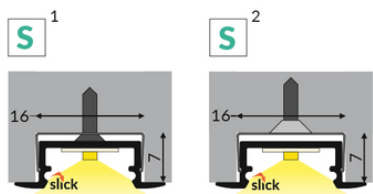

TOPMET LIGHT KŁOSOWICZ WIŚNIEWSKI sp. z o.o.

Ostrowska 354 | 61-312 Poznań | POLAND

tel.: +48 61 872 75 00

info@topmet.pl

pdf card generation date: 10.03.2025