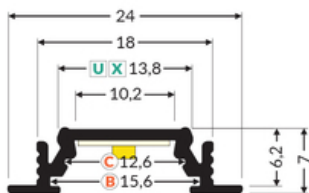

Basic Informations

<p>EAN: 5901597203698 Index: 76200021 Material: aluminium Color: black anodized Length [mm]: 1000 Weight [kg]: 0.122 Net weight [kg]: 0.029 Country of origin: PL</p>	<p>Measurement unit: qty Product packaging dimensions [mm]: 1000 x 24 x 7 Bulk packing [qty]: 50 Master packaging type: Carton Product with gross packaging weight [kg]: 6.51</p>
---	---