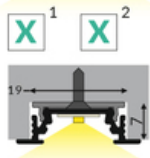

Basic Informations

<p>EAN: 5901597203698 Index: 76200021 Material: aluminium Color: black anodized Length [mm]: 1000 Weight [kg]: 0.122 Net weight [kg]: 0.029 Country of origin: PL</p>	<p>Measurement unit: qty Product packaging dimensions [mm]: 1000 x 24 x 7 Bulk packing [qty]: 50 Master packaging type: Carton Product with gross packaging weight [kg]: 6.51</p>
---	---