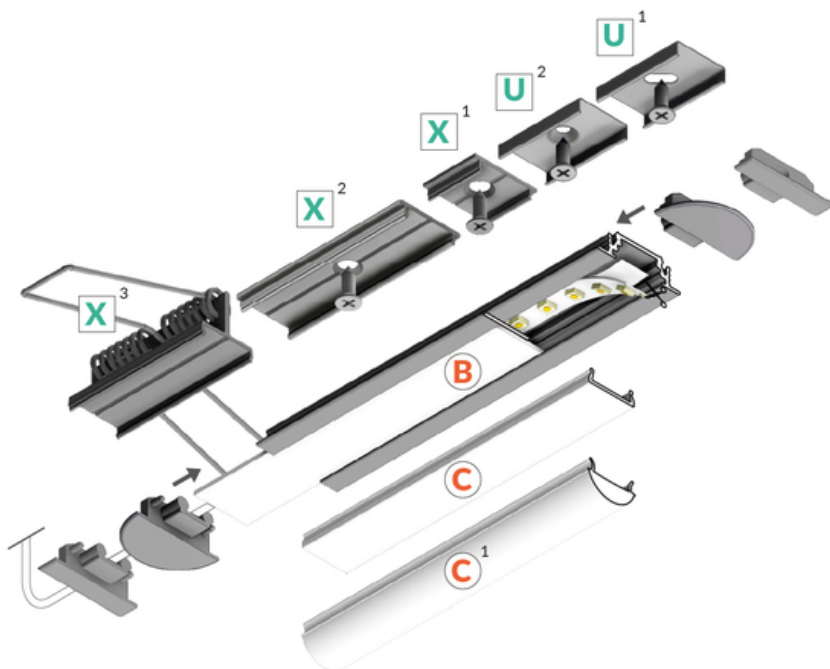

LED PROFILE GROOVE10 BC/UX 1000 BLACK ANOD. /PLASTIC

BAG

	<ul style="list-style-type: none"> used mainly in furniture ceiling installation possible 7 types of diffusers 	 CE  EU industrial designs  Made in Poland	 <p>Buy product</p>
---	---	---	---

Basic Informations

<p>EAN: 5901597203698 Index: 76200021 Material: aluminium Color: black anodized Length [mm]: 1000 Weight [kg]: 0.122 Net weight [kg]: 0.029 Country of origin: PL</p>	<p>Measurement unit: qty Product packaging dimensions [mm]: 1000 x 24 x 7 Bulk packing [qty]: 50 Master packaging type: Carton Product with gross packaging weight [kg]: 6.51</p>
---	---

AVAILABLE COLORS

 <p>LED profile GROOVE10 BC/UX 1000 anod. 76200020</p>	 <p>LED profile GROOVE10 BC/UX 1000 white painted /plastic bag 76200001</p>	 <p>LED profile GROOVE10 BC/UX 1000 raw alu. 76200000</p>
---	--	--

AVAILABLE VARIANTS

1000 mm, 2000 mm, 3000 mm, 4050 mm

Matching elements

DIFFUSERS

 <p>diffuser C click 1000 transparent index: 76320000</p>	 <p>diffuser C click 1000 opal index: 76320038</p>	 <p>diffuser C click 1000 black index: 76320041</p>
 <p>diffuser C click 20m reel opal /pack index: 76360038S</p>	 <p>diffuser B slide 1000 opal index: 76000138</p>	 <p>diffuser B slide 1000 frosted index: 76000139</p>