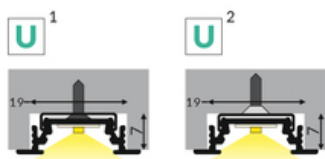

LED PROFILE GROOVE10 BC/UX 1000 BLACK ANOD. /PLASTIC

BAG

	<ul style="list-style-type: none"> used mainly in furniture ceiling installation possible 7 types of diffusers 	 CE  EU industrial designs  Made in Poland	 <p>Buy product</p>
---	---	---	---