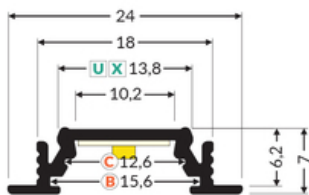

LED PROFILE GROOVE10 BC/UX 2000 RAW ALU.

Recessed

Furniture

max 10 mm

	<ul style="list-style-type: none"> • used mainly in furniture • ceiling installation possible • 7 types of diffusers 	 EU industrial designs  CE  Made in Poland	 Buy product
---	---	---	--

TOPMET LIGHT KŁOSOWICZ WIŚNIEWSKI sp. z o.o.

Ostrowska 354 | 61-312 Poznań | POLAND

tel.: +48 61 872 75 00

info@topmet.pl

pdf card generation date: 09.03.2025

Basic Informations

<p>EAN: 5901597206217 Index: 76210000 Material: aluminium Color: raw aluminium Lenght [mm]: 2000 Weigh [kg]t: 0.232 Net weight [kg]: 0.015 Country of origin: PL</p>	<p>Measurement unit: qty Product packaging dimensions [mm]: 2000 x 24 x 7 Bulk packing [qty]: 40 Master packaging type: Bulk Product with gross packaging weight [kg]: 9.28</p>
--	---