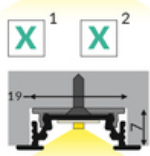

LED PROFILE GROOVE10 BC/UX 2000 RAW ALU.

Recessed

Furniture

max 10 mm

	<ul style="list-style-type: none"> • used mainly in furniture • ceiling installation possible • 7 types of diffusers 	 EU industrial designs  CE  Made in Poland	 Buy product
---	---	---	--