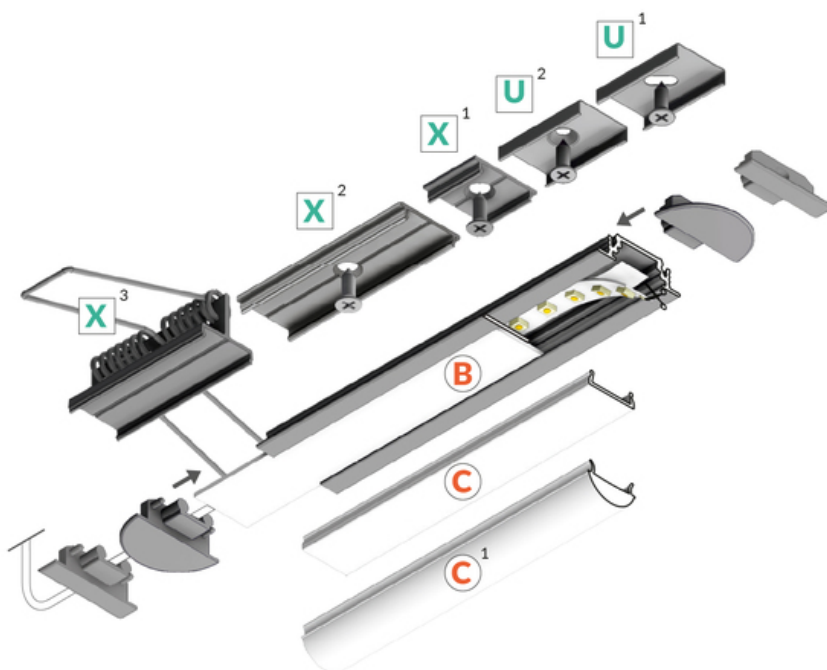

LED PROFILE GROOVE10 BC/UX 2000 RAW ALU.

Recessed

Furniture

max 10 mm

	<ul style="list-style-type: none"> • used mainly in furniture • ceiling installation possible • 7 types of diffusers 	 EU industrial designs  CE  Made in Poland	 Buy product
---	---	---	--

AVAILABLE COLORS

 <p>LED profile GROOVE10 BC/UX 2000 anod. 76210020</p>	 <p>LED profile GROOVE10 BC/UX 2000 white painted /plastic bag 76210001</p>	 <p>LED profile GROOVE10 BC/UX 2000 black anod. /plastic bag 76210021</p>
---	--	--

AVAILABLE VARIANTS

1000 mm, 2000 mm, 3000 mm, 4050 mm

Matching elements

DIFFUSERS

 <p>diffuser C click 2000 transparent index: 76330000</p>	 <p>diffuser C click 2000 opal index: 76330038</p>	 <p>diffuser C click 20m reel opal /pack index: 76360038S</p>
 <p>diffuser B slide 2000 opal index: 76000238</p>	 <p>diffuser B slide 2000 frosted index: 76000239</p>	 <p>diffuser B slide 2000 transparent index: 76000216</p>

MOUNTINGS

 <p>mounting plate U inox [500pcs] index: 76380000W</p>	 <p>mounting plate X [500pcs] index: 76260000W</p>	 <p>mounting plate U cone inox [500pcs] index: 76620000W</p>
 <p>mounting plate U cone inox [20pcs] index: 76620000</p>	 <p>mounting plate U inox [20pcs] index: 76380000</p>	 <p>mounting plate X [20pcs] index: 76260000</p>