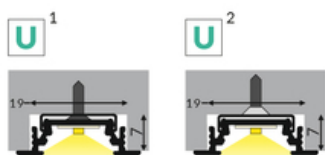

LED PROFILE GROOVE10 BC/UX 2000 RAW ALU.

Recessed

Furniture

max 10 mm

	<ul style="list-style-type: none"> • used mainly in furniture • ceiling installation possible • 7 types of diffusers 	 EU industrial designs  CE  Made in Poland	 Buy product
---	---	---	--