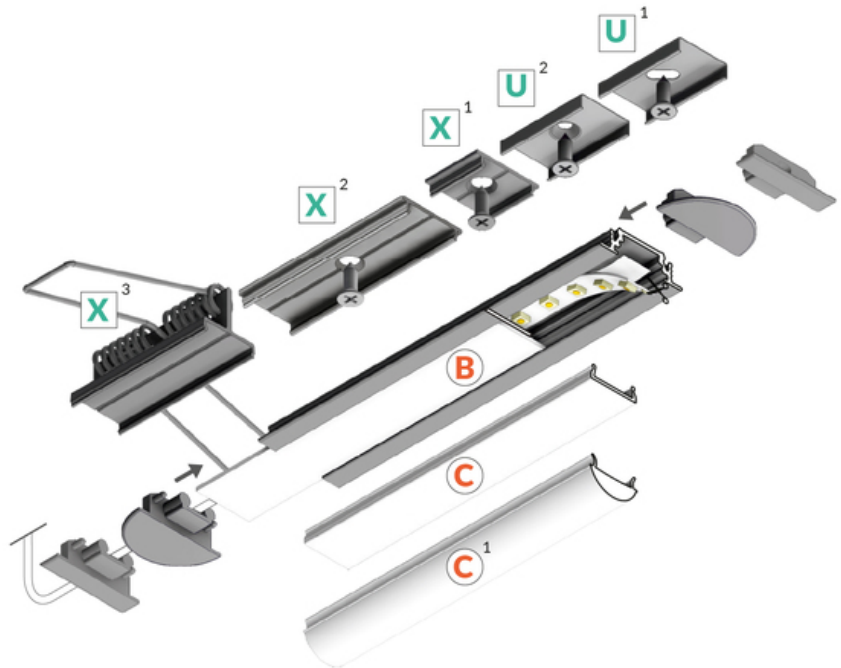

LED PROFILE GROOVE10 BC/UX 2000 BLACK ANOD. /PLASTIC

BAG

- used mainly in furniture
- ceiling installation possible
- 7 types of diffusers

- EU industrial designs
- CE
- Made in Poland

Basic Informations

<p>EAN: 5901597203704 Index: 76210021 Material: aluminium Color: black anodized Length [mm]: 2000 Weight [kg]: 0.244 Net weight [kg]: 0.015 Country of origin: PL</p>	<p>Measurement unit: qty Product packaging dimensions [mm]: 2000 x 24 x 7 Bulk packing [qty]: 50 Master packaging type: Carton Product with gross packaging weight [kg]: 13.26</p>
---	--

AVAILABLE COLORS

 <p>LED profile GROOVE10 BC/UX 2000 anod. 76210020</p>	 <p>LED profile GROOVE10 BC/UX 2000 white painted /plastic bag 76210001</p>	 <p>LED profile GROOVE10 BC/UX 2000 raw alu. 76210000</p>
---	--	--

AVAILABLE VARIANTS

1000 mm, 2000 mm, 3000 mm, 4050 mm

Matching elements

DIFFUSERS

 <p>diffuser C click 2000 transparent index: 76330000</p>	 <p>diffuser C click 2000 opal index: 76330038</p>	 <p>diffuser C click 2000 black index: 76330041</p>
 <p>diffuser C click 20m reel opal /pack index: 76360038S</p>	 <p>diffuser B slide 2000 opal index: 76000238</p>	 <p>diffuser B slide 2000 frosted index: 76000239</p>

pdf card generation date: 10.03.2025

mounting plate X spring
/plastic bag [1pcs]
index: 23130000