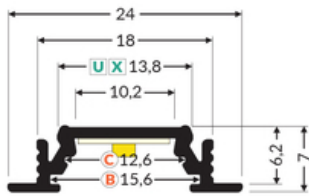

LED PROFILE GROOVE10 BC/UX 2000 BLACK ANOD. /PLASTIC

BAG

- used mainly in furniture
- ceiling installation possible
- 7 types of diffusers

- EU industrial designs
- CE
- Made in Poland

Basic Informations

<p>EAN: 5901597203704 Index: 76210021 Material: aluminium Color: black anodized Length [mm]: 2000 Weight [kg]: 0.244 Net weight [kg]: 0.015 Country of origin: PL</p>	<p>Measurement unit: qty Product packaging dimensions [mm]: 2000 x 24 x 7 Bulk packing [qty]: 50 Master packaging type: Carton Product with gross packaging weight [kg]: 13.26</p>
---	--