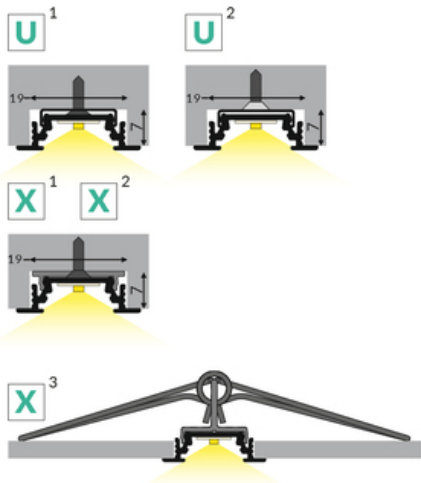

LED PROFILE GROOVE10 BC/UX 2000 BLACK ANOD. /PLASTIC

BAG

- used mainly in furniture
- ceiling installation possible
- 7 types of diffusers

- EU industrial designs
- CE
- Made in Poland

Basic Informations

<p>EAN: 5901597203704 Index: 76210021 Material: aluminium Color: black anodized Length [mm]: 2000 Weight [kg]: 0.244 Net weight [kg]: 0.015 Country of origin: PL</p>	<p>Measurement unit: qty Product packaging dimensions [mm]: 2000 x 24 x 7 Bulk packing [qty]: 50 Master packaging type: Carton Product with gross packaging weight [kg]: 13.26</p>
---	--