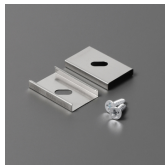

Basic Informations

Material: aluminium
Color: black anodized
Length [mm]: 2000
Country of origin: PL

AVAILABLE VARIANTS

Matching elements

DIFFUSERS

MOUNTINGS

**mounting plate U cone
inox [20pcs]**
index: 76620000

**mounting plate U inox
[20pcs]**
index: 76380000

**mounting plate X
[20pcs]**
index: 76260000

END CAPS

**end cap GROOVE10 gen2
with hole black [20pcs]**
index: 76980002

**end cap GROOVE10 gen2
SQ with hole black
[20pcs]**
index: 76990002