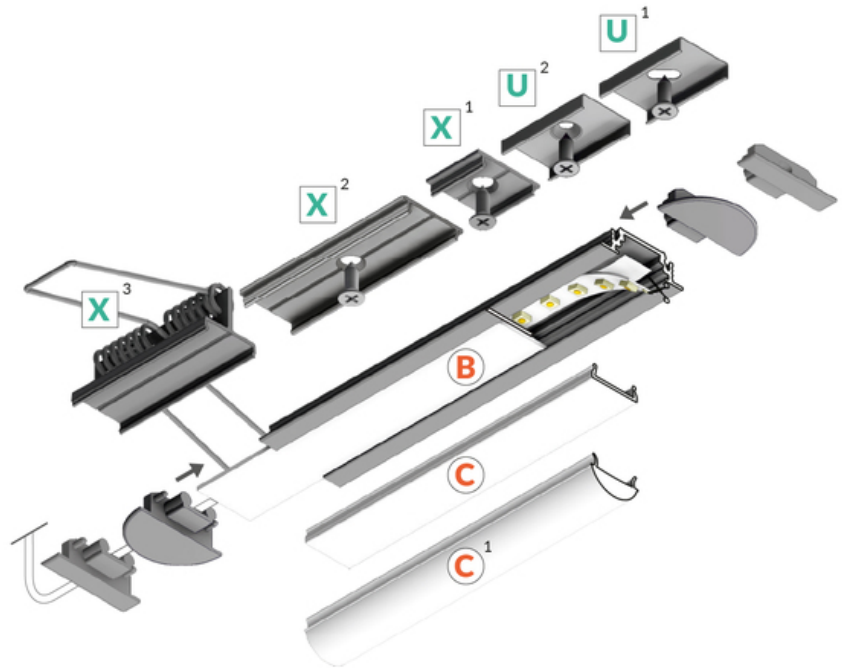

LED PROFILE GROOVE10 BC/UX 2000 BLACK ANOD. [40PCS]

x40
pcs.

Buy product

TOPMET LIGHT KŁOSOWICZ WIŚNIEWSKI sp. z o.o.

Ostrowska 354 | 61-312 Poznań | POLAND

tel.: +48 61 872 75 00

info@topmet.pl

pdf card generation date: 10.03.2025

Basic Informations

Material: aluminium
Color: black anodized
Length [mm]: 2000
Country of origin: PL

AVAILABLE VARIANTS

Matching elements

DIFFUSERS

MOUNTINGS

**mounting plate U cone
inox [20pcs]**
index: 76620000

**mounting plate U inox
[20pcs]**
index: 76380000

**mounting plate X
[20pcs]**
index: 76260000

END CAPS

**end cap GROOVE10 gen2
with hole black [20pcs]**
index: 76980002

**end cap GROOVE10 gen2
SQ with hole black
[20pcs]**
index: 76990002

CONNECTORS

**connector GROOVE10
90deg black anod.
/plastic bag**
index: 76530021

**connector X 180deg
/plastic bag [1pc]**
index: 76350000

**connector X 180deg
/plastic bag [200pc]**
index: 76350000W

MOUNTING PLATES