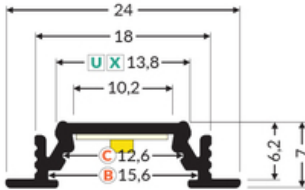

TOPMET LIGHT KŁOSOWICZ WIŚNIEWSKI sp. z o.o.

Ostrowska 354 | 61-312 Poznań | POLAND

tel.: +48 61 872 75 00

info@topmet.pl

pdf card generation date: 10.03.2025