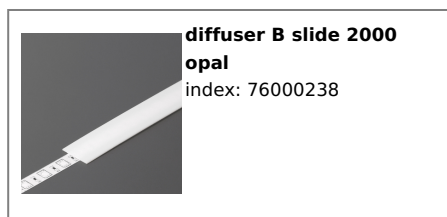

LED PROFILE GROOVE10 BC/UX 2000 BLACK ANOD. [40PCS]

x40
pcs.

Buy product

TOPMET LIGHT KŁOSOWICZ WIŚNIEWSKI sp. z o.o.

Ostrowska 354 | 61-312 Poznań | POLAND

tel.: +48 61 872 75 00

info@topmet.pl

pdf card generation date: 10.03.2025

Basic Informations

Material: aluminium
Color: black anodized
Length [mm]: 2000
Country of origin: PL

AVAILABLE VARIANTS

Matching elements

DIFFUSERS

MOUNTINGS

**mounting plate U cone
inox [20pcs]**
index: 76620000