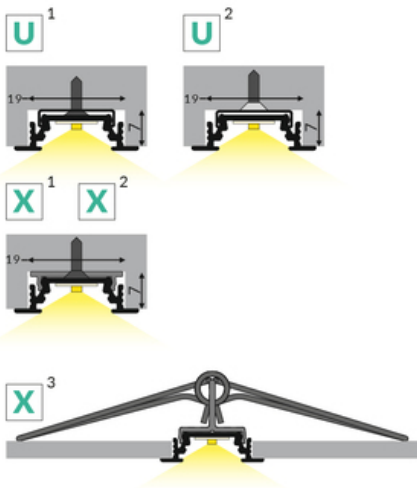

TOPMET LIGHT KŁOSOWICZ WIŚNIEWSKI sp. z o.o.

Ostrowska 354 | 61-312 Poznań | POLAND

tel.: +48 61 872 75 00

info@topmet.pl

pdf card generation date: 10.03.2025