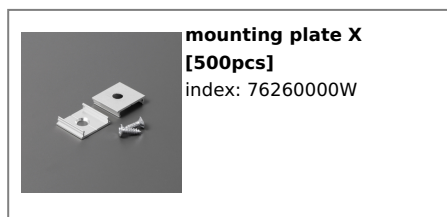

LED PROFILE GROOVE10 BC/UX 2000 BLACK ANOD. [40PCS]

x40
pcs.

Buy product

TOPMET LIGHT KŁOSOWICZ WIŚNIEWSKI sp. z o.o.

Ostrowska 354 | 61-312 Poznań | POLAND

tel.: +48 61 872 75 00

info@topmet.pl

pdf card generation date: 10.03.2025

Basic Informations

Material: aluminium
Color: black anodized
Length [mm]: 2000
Country of origin: PL

AVAILABLE VARIANTS

Matching elements

DIFFUSERS

MOUNTINGS

**mounting plate U cone
inox [20pcs]**
index: 76620000

**mounting plate U inox
[20pcs]**
index: 76380000

**mounting plate X
[20pcs]**
index: 76260000

END CAPS

**end cap GROOVE10 gen2
with hole black [20pcs]**
index: 76980002

**end cap GROOVE10 gen2
SQ with hole black
[20pcs]**
index: 76990002