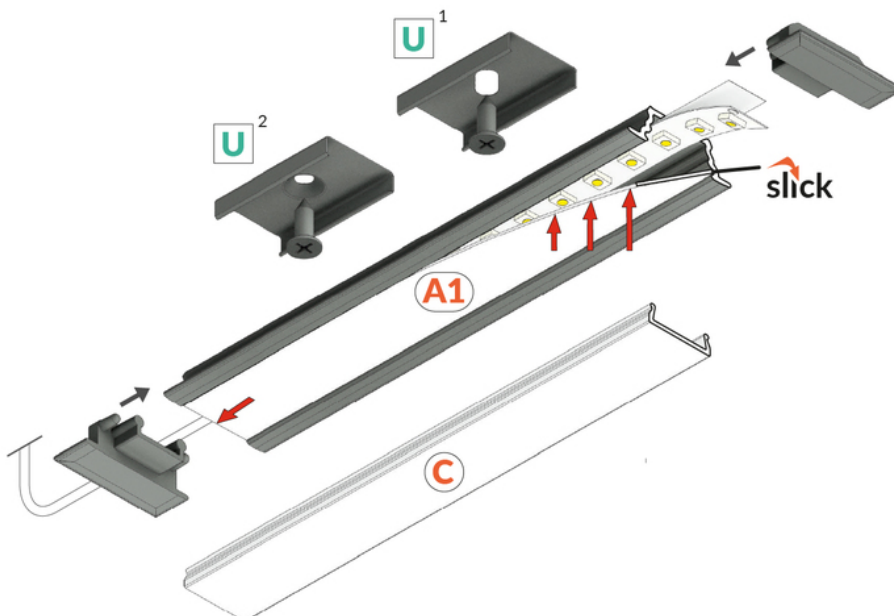

TOPMET LIGHT KŁOSOWICZ WIŚNIEWSKI sp. z o.o.

Ostrowska 354 | 61-312 Poznań | POLAND

tel.: +48 61 872 75 00

info@topmet.pl

pdf card generation date: 10.03.2025