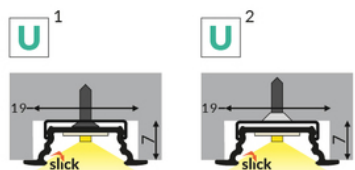

TOPMET LIGHT KŁOSOWICZ WIŚNIEWSKI sp. z o.o.

Ostrowska 354 | 61-312 Poznań | POLAND

tel.: +48 61 872 75 00

info@topmet.pl

pdf card generation date: 10.03.2025