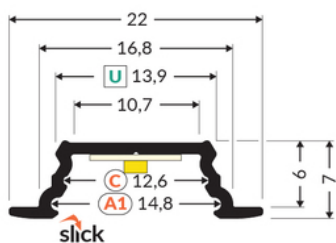

TOPMET LIGHT KŁOSOWICZ WIŚNIEWSKI sp. z o.o.

Ostrowska 354 | 61-312 Poznań | POLAND

tel.: +48 61 872 75 00

info@topmet.pl

pdf card generation date: 10.03.2025