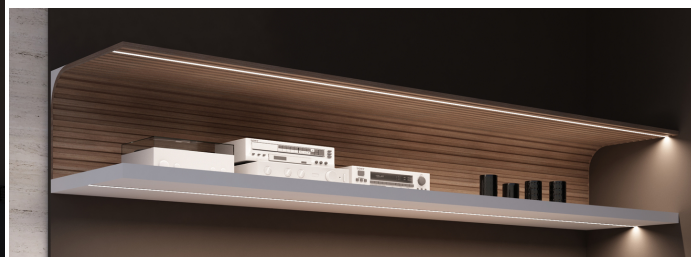

TOPMET LIGHT KŁOSOWICZ WIŚNIEWSKI sp. z o.o.

Ostrowska 354 | 61-312 Poznań | POLAND

tel.: +48 61 872 75 00

info@topmet.pl

pdf card generation date: 10.03.2025