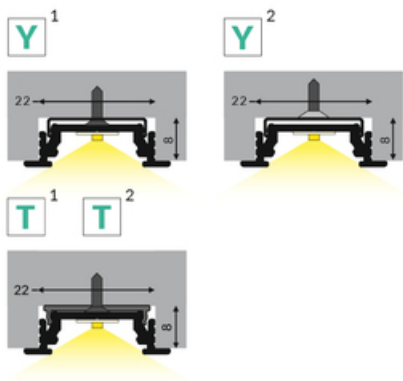

LED PROFILE GROOVE14 EE7F/TY 1000 RAW ALU.

Recessed

Furniture

max 14 mm

	<ul style="list-style-type: none"> used mainly in furniture many accessories available 	<p> CE</p> <p> EU industrial designs</p> <p> Made in Poland</p>	 <p>Buy product</p>
---	--	--	--

1*
end cap E7
zaślepka E7

Basic Informations

<p>EAN: 5901597206224 Index: A3010000 Material: aluminium Color: raw aluminium Length [mm]: 1000 Weight [kg]: 0.149 Net weight [kg]: 0.012 Country of origin: PL</p>	<p>Measurement unit: qty Product packaging dimensions [mm]: 1000 x 28 x 8 Bulk packing [qty]: 40 Master packaging type: Bulk Product with gross packaging weight [kg]: 5.96</p>
---	---