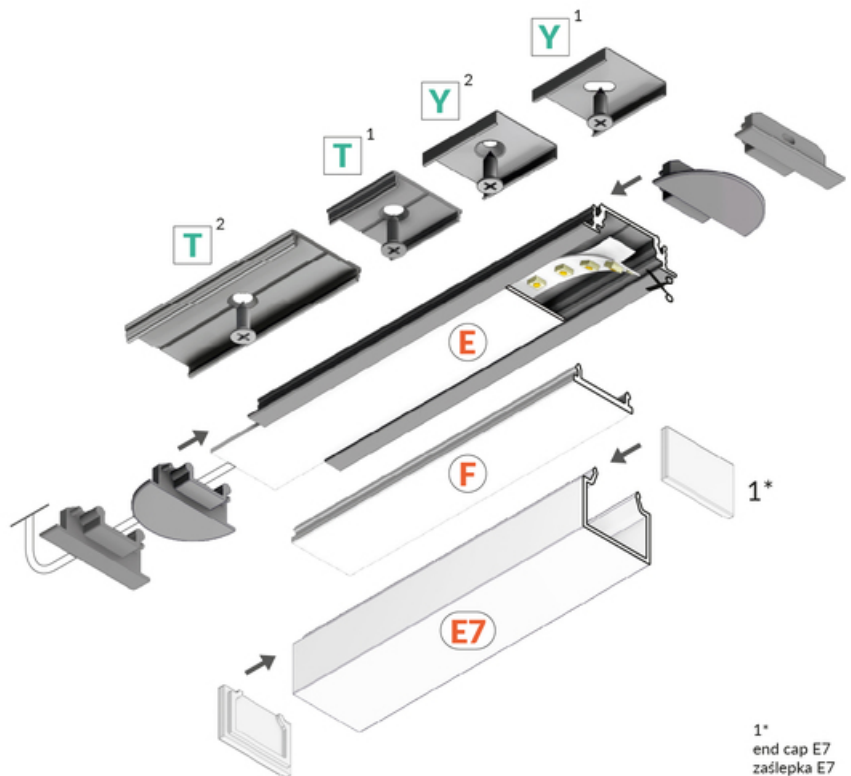

LED PROFILE GROOVE14 EE7F/TY 1000 RAW ALU.

Recessed

Furniture

max 14 mm

	<ul style="list-style-type: none"> used mainly in furniture many accessories available 	<p> CE</p> <p> EU industrial designs</p> <p> Made in Poland</p>	 <p>Buy product</p>
---	--	--	--

1*
end cap E7
zaślepka E7

Basic Informations

<p>EAN: 5901597206224 Index: A3010000 Material: aluminium Color: raw aluminium Length [mm]: 1000 Weight [kg]: 0.149 Net weight [kg]: 0.012 Country of origin: PL</p>	<p>Measurement unit: qty Product packaging dimensions [mm]: 1000 x 28 x 8 Bulk packing [qty]: 40 Master packaging type: Bulk Product with gross packaging weight [kg]: 5.96</p>
---	---

AVAILABLE COLORS

AVAILABLE VARIANTS

1000 mm, 2000 mm, 3000 mm, 4050 mm

Matching elements

DIFFUSERS

MOUNTINGS

END CAPS

TOPMET LIGHT KŁOSOWICZ WIŚNIEWSKI sp. z o.o.

Ostrowska 354 | 61-312 Poznań | POLAND

tel.: +48 61 872 75 00

info@topmet.pl

pdf card generation date: 10.03.2025

**end cap GROOVE14 gen2
SQ with hole silver
[20pcs]**
index: A3980040

CONNECTORS

**connector T 180deg
/plastic bag [200pcs]**
index: C6990000W