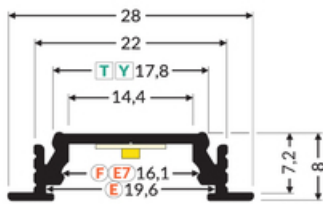

LED PROFILE GROOVE14 EE7F/TY 1000 RAW ALU.

Recessed

Furniture

max 14 mm

	<ul style="list-style-type: none"> used mainly in furniture many accessories available 	<p> CE</p> <p> EU industrial designs</p> <p> Made in Poland</p>	 <p>Buy product</p>
---	--	--	--

1*
end cap E7
zaślepka E7

Basic Informations

<p>EAN: 5901597206224 Index: A3010000 Material: aluminium Color: raw aluminium Length [mm]: 1000 Weight [kg]: 0.149 Net weight [kg]: 0.012 Country of origin: PL</p>	<p>Measurement unit: qty Product packaging dimensions [mm]: 1000 x 28 x 8 Bulk packing [qty]: 40 Master packaging type: Bulk Product with gross packaging weight [kg]: 5.96</p>
---	---