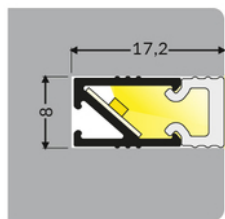

TOPMET LIGHT KŁOSOWICZ WIŚNIEWSKI sp. z o.o.

Ostrowska 354 | 61-312 Poznań | POLAND

tel.: +48 61 872 75 00

info@topmet.pl

pdf card generation date: 10.03.2025