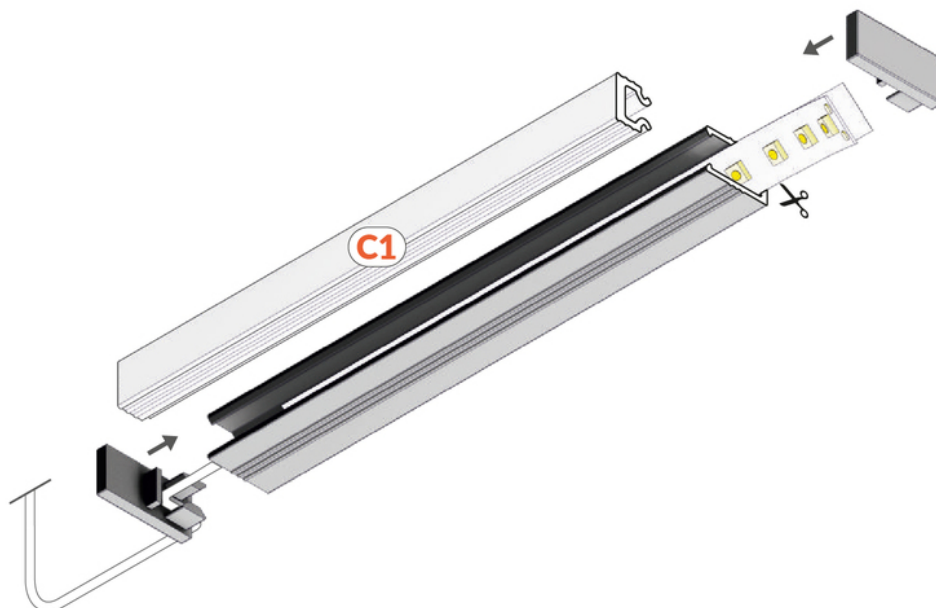

TOPMET LIGHT KŁOSOWICZ WIŚNIEWSKI sp. z o.o.

Ostrowska 354 | 61-312 Poznań | POLAND

tel.: +48 61 872 75 00

info@topmet.pl

pdf card generation date: 10.03.2025