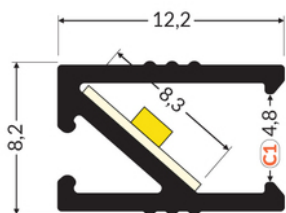

TOPMET LIGHT KŁOSOWICZ WIŚNIEWSKI sp. z o.o.

Ostrowska 354 | 61-312 Poznań | POLAND

tel.: +48 61 872 75 00

info@topmet.pl

pdf card generation date: 10.03.2025