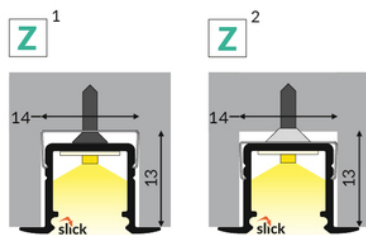

LED PROFILE SMART-IN10 AC2/Z 2000 RAW ALU.

	<ul style="list-style-type: none"> • suitable for use in plasterboards - does not affect the structure of the board • used also in furniture • continuous line of light (when using LED strip 120 P/m and opal diffuser) • Slick socket • miniature dimensions 	CE EU industrial designs Made in Poland	<p>Buy product</p>
--	---	---	--------------------