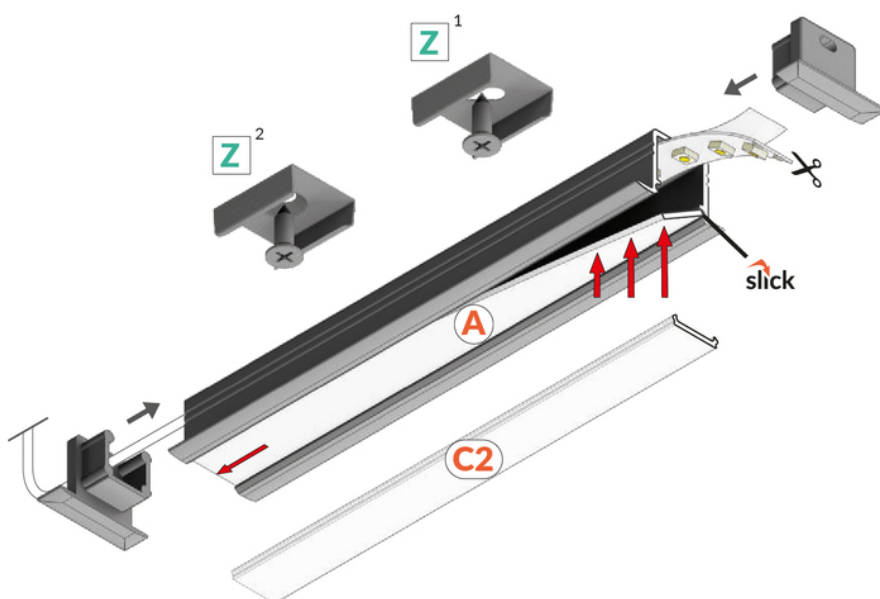

LED PROFILE SMART-IN10 AC2/Z 2000 RAW ALU.

	<ul style="list-style-type: none"> • suitable for use in plasterboards - does not affect the structure of the board • used also in furniture • continuous line of light (when using LED strip 120 P/m and opal diffuser) • Slick socket • miniature dimensions 	CE EU industrial designs Made in Poland	<p>Buy product</p>
--	---	---	--------------------

Basic Informations

<p>EAN: 5901597237198 Index: E3020000 Material: aluminium Color: raw aluminium Length [mm]: 2000 Weight [kg]: 0.206 Net weight [kg]: 0.024 Country of origin: PL</p>	<p>Measurement unit: qty Product packaging dimensions [mm]: 2000 x 18,8 x 12 Bulk packing [qty]: 40 Master packaging type: Bulk Product with gross packaging weight [kg]: 8.24</p>
--	--