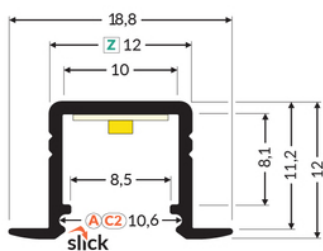

LED PROFILE SMART-IN10 AC2/Z 2000 RAW ALU.

	<ul style="list-style-type: none"> • suitable for use in plasterboards - does not affect the structure of the board • used also in furniture • continuous line of light (when using LED strip 120 P/m and opal diffuser) • Slick socket • miniature dimensions 	CE EU industrial designs Made in Poland	<p>Buy product</p>
--	---	---	--------------------

Basic Informations

<p>EAN: 5901597237198 Index: E3020000 Material: aluminium Color: raw aluminium Length [mm]: 2000 Weight [kg]: 0.206 Net weight [kg]: 0.024 Country of origin: PL</p>	<p>Measurement unit: qty Product packaging dimensions [mm]: 2000 x 18,8 x 12 Bulk packing [qty]: 40 Master packaging type: Bulk Product with gross packaging weight [kg]: 8.24</p>
--	--

AVAILABLE COLORS

 <p>LED profile SMART-IN10 AC2/Z 2000 anod. E3020020</p>	 <p>LED profile SMART-IN10 AC2/Z 2000 white painted /plastic bag E3020001</p>	 <p>LED profile SMART-IN10 AC2/Z 2000 black anod. /plastic bag E3020021</p>
---	--	--