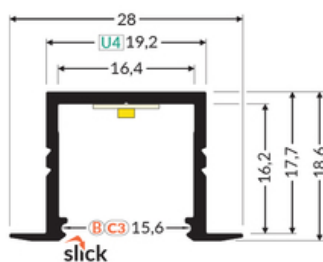

LED PROFILE SMART-IN16 BC3/U4 1000 RAW ALU.

	<ul style="list-style-type: none"> • used mainly in furniture • ceiling installation possible • 6 types of diffusers 	 CE  EU industrial designs  Made in Poland	 Buy product
---	---	---	--

Basic Informations

EAN: 5901597257592

Index: F6000100

Material: aluminium

Color: raw aluminium

Lenght [mm]: 1000

Weigh [kg]: 0.237

Net weight [kg]: 0.012

Country of origin: PL

Measurement unit: qty

Product packaging dimensions [mm]: 1000 x 28 x 18,6

Bulk packing [qty]: 40

Master packaging type: Bulk

Product with gross packaging weight [kg]: 9.48

AVAILABLE COLORS

AVAILABLE VARIANTS

1000 mm, 2000 mm, 3000 mm, 4050 mm

Matching elements

DIFFUSERS

END CAPS

MOUNTING PLATES