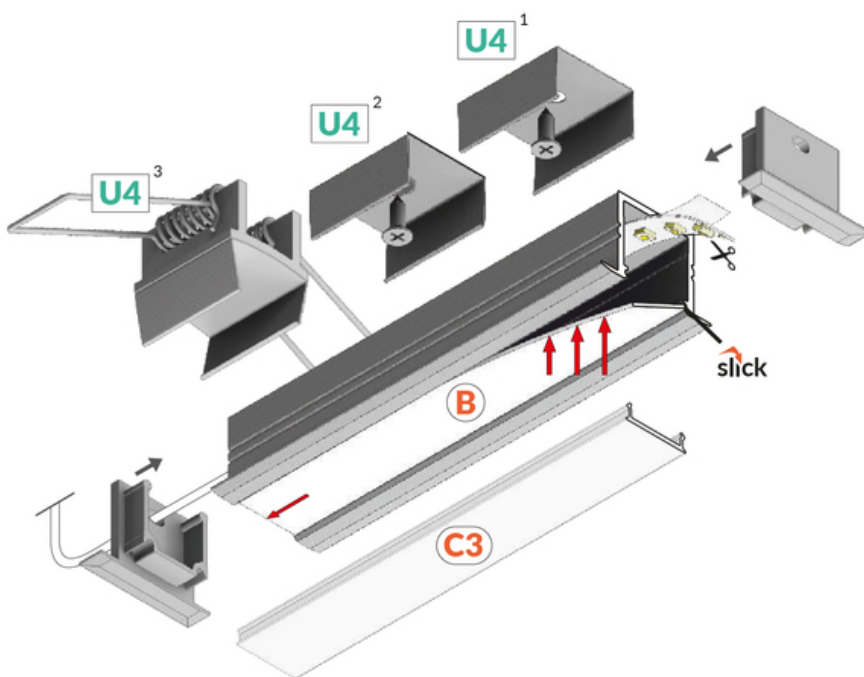

LED PROFILE SMART-IN16 BC3/U4 1000 RAW ALU.

	<ul style="list-style-type: none"> • used mainly in furniture • ceiling installation possible • 6 types of diffusers 	 CE  EU industrial designs  Made in Poland	 Buy product
---	---	---	--

Basic Informations

EAN: 5901597257592

Index: F6000100

Material: aluminium

Color: raw aluminium

Lenght [mm]: 1000

Weigh [kg]: 0.237

Net weight [kg]: 0.012

Country of origin: PL

Measurement unit: qty

Product packaging dimensions [mm]: 1000 x 28 x 18,6

Bulk packing [qty]: 40

Master packaging type: Bulk

Product with gross packaging weight [kg]: 9.48

AVAILABLE COLORS

AVAILABLE VARIANTS

1000 mm, 2000 mm, 3000 mm, 4050 mm

Matching elements

DIFFUSERS

END CAPS

MOUNTING PLATES