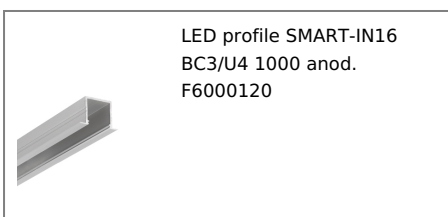

Country of origin: PL

Measurement unit: qty

Product packaging dimensions [mm]: 1000 x 28 x 18,6

Bulk packing [qty]: 40

Master packaging type: Bulk

Product with gross packaging weight [kg]: 9.48

AVAILABLE COLORS