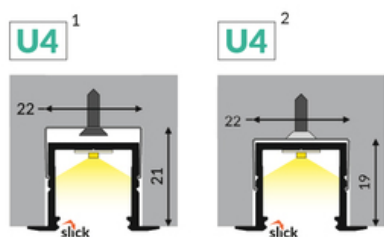

LED PROFILE SMART-IN16 BC3/U4 1000 RAW ALU.

	<ul style="list-style-type: none"> • used mainly in furniture • ceiling installation possible • 6 types of diffusers 	 CE  EU industrial designs  Made in Poland	 Buy product
---	---	---	--

Country of origin: PL

Measurement unit: qty

Product packaging dimensions [mm]: 1000 x 28 x 18,6

Bulk packing [qty]: 40

Master packaging type: Bulk

Product with gross packaging weight [kg]: 9.48

AVAILABLE COLORS

AVAILABLE VARIANTS

1000 mm, 2000 mm, 3000 mm, 4050 mm

Matching elements

DIFFUSERS

END CAPS

MOUNTING PLATES