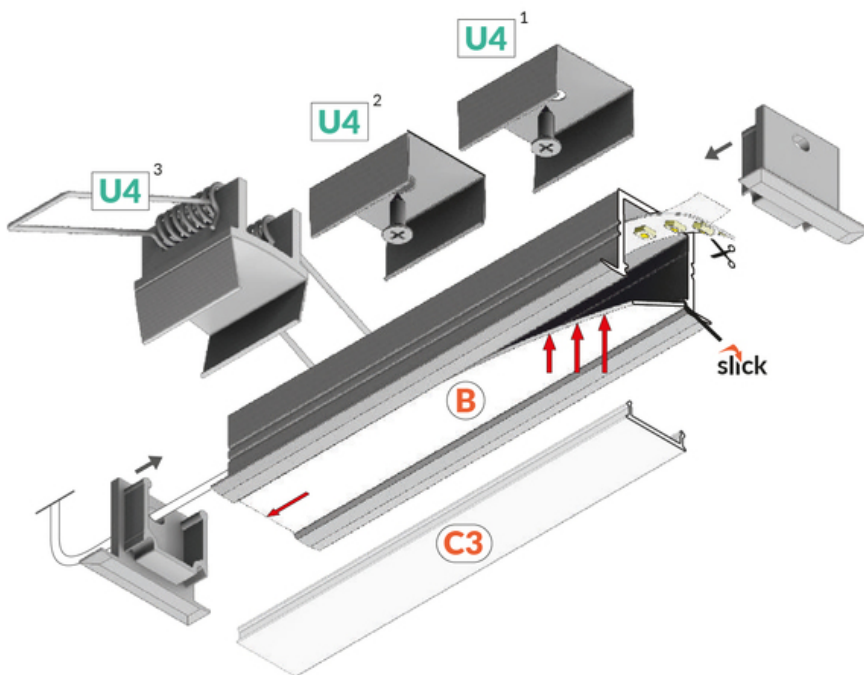

LED PROFILE SMART-IN16 BC3/U4 2000 ANOD.

Recessed

Furniture

max 16 mm

| | | | |
|---|---|---|--|
|  | <ul style="list-style-type: none"> • used mainly in furniture • ceiling installation possible • 6 types of diffusers |  CE  EU industrial designs  Made in Poland |  Buy product |
|---|---|---|--|

TOPMET LIGHT KŁOSOWICZ WIŚNIEWSKI sp. z o.o.

Ostrowska 354 | 61-312 Poznań | POLAND

tel.: +48 61 872 75 00

info@topmet.pl

pdf card generation date: 10.03.2025

Basic Informations

| | |
|--|---|
| <p>EAN: 5901597257547 Index: F6000220 Material: aluminium Color: anodized Length [mm]: 2000 Weight [kg]: 0.474 Net weight [kg]: 0.006 Country of origin: PL</p> | <p>Measurement unit: qty Product packaging dimensions [mm]: 2000 x 28 x 18,6 Bulk packing [qty]: 40 Master packaging type: Bulk Product with gross packaging weight [kg]: 18.96</p> |
|--|---|

AVAILABLE COLORS

AVAILABLE VARIANTS

1000 mm, 2000 mm, 3000 mm, 4050 mm

Matching elements

DIFFUSERS

END CAPS

MOUNTING PLATES