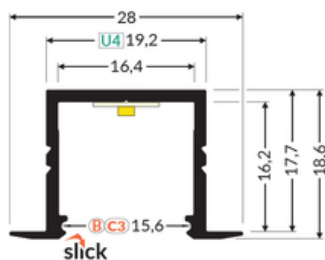

LED PROFILE SMART-IN16 BC3/U4 2000 ANOD.

Recessed

Furniture

max 16 mm

| | | | |
|---|---|---|--|
|  | <ul style="list-style-type: none"> • used mainly in furniture • ceiling installation possible • 6 types of diffusers |  CE  EU industrial designs  Made in Poland |  Buy product |
|---|---|---|--|

TOPMET LIGHT KŁOSOWICZ WIŚNIEWSKI sp. z o.o.

Ostrowska 354 | 61-312 Poznań | POLAND

tel.: +48 61 872 75 00

info@topmet.pl

pdf card generation date: 10.03.2025

Basic Informations

| | |
|--|---|
| <p>EAN: 5901597257547 Index: F6000220 Material: aluminium Color: anodized Length [mm]: 2000 Weight [kg]: 0.474 Net weight [kg]: 0.006 Country of origin: PL</p> | <p>Measurement unit: qty Product packaging dimensions [mm]: 2000 x 28 x 18,6 Bulk packing [qty]: 40 Master packaging type: Bulk Product with gross packaging weight [kg]: 18.96</p> |
|--|---|

AVAILABLE COLORS

AVAILABLE VARIANTS

1000 mm, 2000 mm, 3000 mm, 4050 mm

Matching elements

DIFFUSERS

END CAPS

MOUNTING PLATES