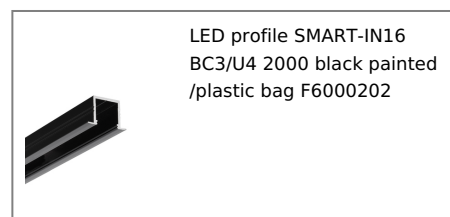

LED PROFILE SMART-IN16 BC3/U4 2000 ANOD.

Recessed

Furniture

max 16 mm

| | | | |
|---|---|---|--|
|  | <ul style="list-style-type: none"> • used mainly in furniture • ceiling installation possible • 6 types of diffusers |  CE  EU industrial designs  Made in Poland |  Buy product |
|---|---|---|--|

TOPMET LIGHT KŁOSOWICZ WIŚNIEWSKI sp. z o.o.

Ostrowska 354 | 61-312 Poznań | POLAND

tel.: +48 61 872 75 00

info@topmet.pl

pdf card generation date: 10.03.2025

Basic Informations

| | |
|--|---|
| <p>EAN: 5901597257547 Index: F6000220 Material: aluminium Color: anodized Length [mm]: 2000 Weight [kg]: 0.474 Net weight [kg]: 0.006 Country of origin: PL</p> | <p>Measurement unit: qty Product packaging dimensions [mm]: 2000 x 28 x 18,6 Bulk packing [qty]: 40 Master packaging type: Bulk Product with gross packaging weight [kg]: 18.96</p> |
|--|---|

AVAILABLE COLORS

AVAILABLE VARIANTS

1000 mm, 2000 mm, 3000 mm, 4050 mm

Matching elements

DIFFUSERS

END CAPS

MOUNTING PLATES