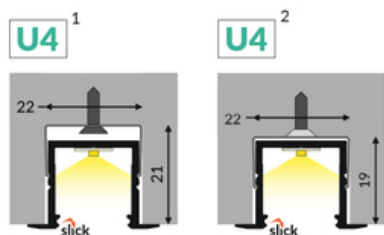

LED PROFILE SMART-IN16 BC3/U4 2000 ANOD.

Recessed

Furniture

max 16 mm

| | | | |
|---|---|---|--|
|  | <ul style="list-style-type: none"> • used mainly in furniture • ceiling installation possible • 6 types of diffusers |  CE  EU industrial designs  Made in Poland |  Buy product |
|---|---|---|--|

AVAILABLE COLORS

AVAILABLE VARIANTS

1000 mm, 2000 mm, 3000 mm, 4050 mm

Matching elements

DIFFUSERS

END CAPS

MOUNTING PLATES