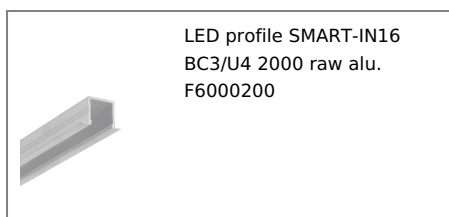

AVAILABLE COLORS