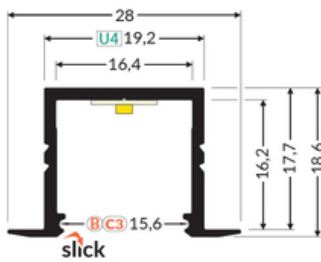

LED PROFILE SMART-IN16 BC3/U4 2000 RAW ALU.

Recessed

Furniture

max 16 mm

	<ul style="list-style-type: none"> • used mainly in furniture • ceiling installation possible • 6 types of diffusers 	 CE  EU industrial designs  Made in Poland	 Buy product
---	---	---	--

Basic Informations

<p>EAN: 5901597257561 Index: F6000200 Material: aluminium Color: raw aluminium Length [mm]: 2000 Weight [kg]: 0.474 Net weight [kg]: 0.012 Country of origin: PL</p>	<p>Measurement unit: qty Product packaging dimensions [mm]: 2000 x 28 x 18,6 Bulk packing [qty]: 40 Master packaging type: Bulk Product with gross packaging weight [kg]: 18.96</p>
---	---

AVAILABLE COLORS

AVAILABLE VARIANTS

1000 mm, 2000 mm, 3000 mm, 4050 mm

Matching elements

DIFFUSERS

END CAPS

MOUNTING PLATES