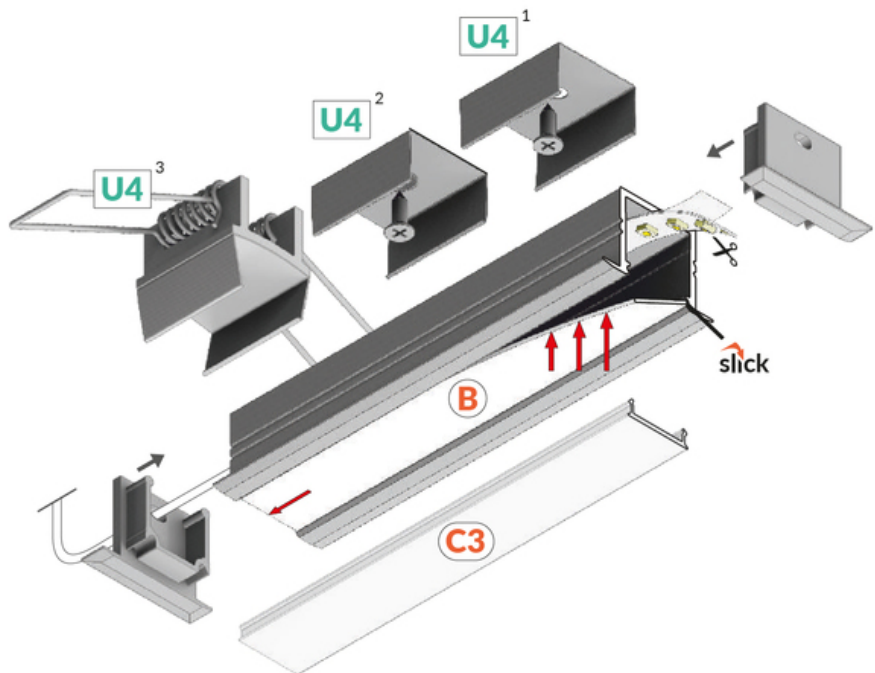

LED PROFILE SMART-IN16 BC3/U4 2000 RAW ALU.

Recessed

Furniture

max 16 mm

	<ul style="list-style-type: none"> • used mainly in furniture • ceiling installation possible • 6 types of diffusers 	 CE  EU industrial designs  Made in Poland	 Buy product
---	---	---	--

Basic Informations

<p>EAN: 5901597257561 Index: F6000200 Material: aluminium Color: raw aluminium Length [mm]: 2000 Weight [kg]: 0.474 Net weight [kg]: 0.012 Country of origin: PL</p>	<p>Measurement unit: qty Product packaging dimensions [mm]: 2000 x 28 x 18,6 Bulk packing [qty]: 40 Master packaging type: Bulk Product with gross packaging weight [kg]: 18.96</p>
---	---

AVAILABLE COLORS

AVAILABLE VARIANTS

1000 mm, 2000 mm, 3000 mm, 4050 mm

Matching elements

DIFFUSERS

END CAPS

MOUNTING PLATES