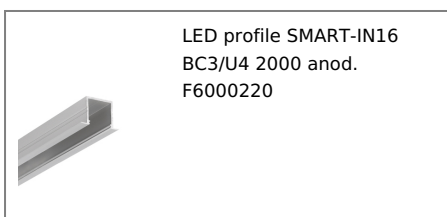

AVAILABLE COLORS