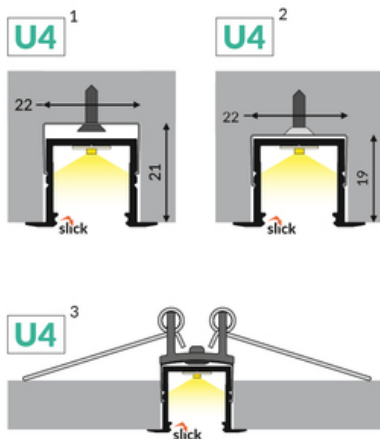

LED PROFILE SMART-IN16 BC3/U4 2000 RAW ALU.

Recessed

Furniture

max 16 mm

	<ul style="list-style-type: none"> • used mainly in furniture • ceiling installation possible • 6 types of diffusers 	 CE  EU industrial designs  Made in Poland	 Buy product
---	---	---	--

Basic Informations

<p>EAN: 5901597257561 Index: F6000200 Material: aluminium Color: raw aluminium Length [mm]: 2000 Weight [kg]: 0.474 Net weight [kg]: 0.012 Country of origin: PL</p>	<p>Measurement unit: qty Product packaging dimensions [mm]: 2000 x 28 x 18,6 Bulk packing [qty]: 40 Master packaging type: Bulk Product with gross packaging weight [kg]: 18.96</p>
---	---

AVAILABLE COLORS

AVAILABLE VARIANTS

1000 mm, 2000 mm, 3000 mm, 4050 mm

Matching elements

DIFFUSERS

END CAPS

MOUNTING PLATES