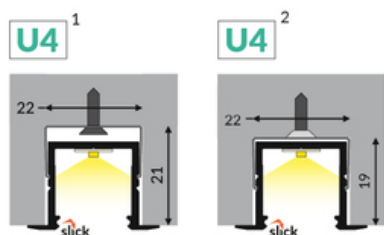

TOPMET LIGHT KŁOSOWICZ WIŚNIEWSKI sp. z o.o.

Ostrowska 354 | 61-312 Poznań | POLAND

tel.: +48 61 872 75 00

info@topmet.pl

pdf card generation date: 07.03.2025