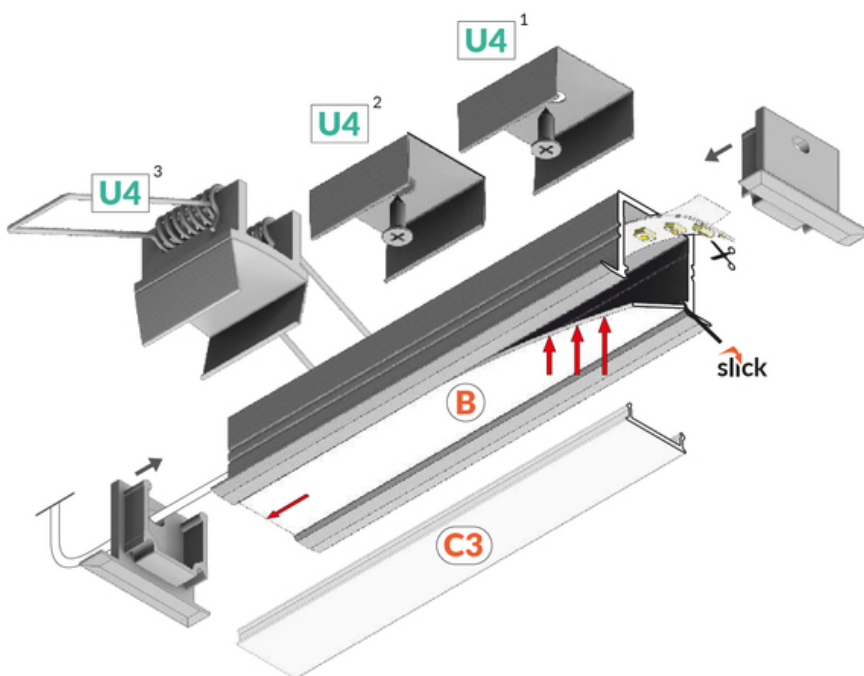

LED PROFILE SMART-IN16 BC3/U4 2000 WHITE PAINTED

/PLASTIC BAG

- used mainly in furniture
- ceiling installation possible
- 6 types of diffusers

Buy product

TOPMET LIGHT KŁOSOWICZ WIŚNIEWSKI sp. z o.o.

Ostrowska 354 | 61-312 Poznań | POLAND

tel.: +48 61 872 75 00

info@topmet.pl

pdf card generation date: 07.03.2025

Basic Informations

<p>EAN: 5901597257554 Index: F6000201 Material: aluminium Color: white painted Length [mm]: 2000 Weight [kg]: 0.516 Net weight [kg]: 0.012 Country of origin: PL</p>	<p>Measurement unit: qty Product packaging dimensions [mm]: 2000 x 28 x 18,6 Bulk packing [qty]: 20 Master packaging type: Carton Product with gross packaging weight [kg]: 11.38</p>
---	---

AVAILABLE COLORS

AVAILABLE VARIANTS

1000 mm, 2000 mm, 3000 mm, 4050 mm

Matching elements

DIFFUSERS

END CAPS

MOUNTING PLATES