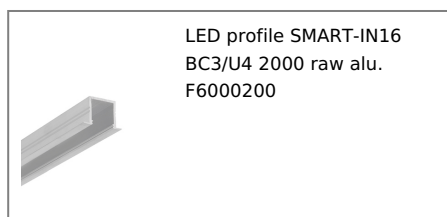

AVAILABLE COLORS