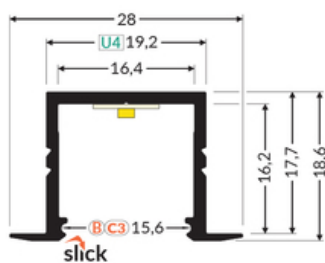

LED PROFILE SMART-IN16 BC3/U4 2000 WHITE PAINTED

/PLASTIC BAG

- used mainly in furniture
- ceiling installation possible
- 6 types of diffusers

Buy product

TOPMET LIGHT KŁOSOWICZ WIŚNIEWSKI sp. z o.o.

Ostrowska 354 | 61-312 Poznań | POLAND

tel.: +48 61 872 75 00

info@topmet.pl

pdf card generation date: 07.03.2025

Basic Informations

<p>EAN: 5901597257554 Index: F6000201 Material: aluminium Color: white painted Length [mm]: 2000 Weight [kg]: 0.516 Net weight [kg]: 0.012 Country of origin: PL</p>	<p>Measurement unit: qty Product packaging dimensions [mm]: 2000 x 28 x 18,6 Bulk packing [qty]: 20 Master packaging type: Carton Product with gross packaging weight [kg]: 11.38</p>
---	---

AVAILABLE COLORS

AVAILABLE VARIANTS

1000 mm, 2000 mm, 3000 mm, 4050 mm

Matching elements

DIFFUSERS

END CAPS

MOUNTING PLATES