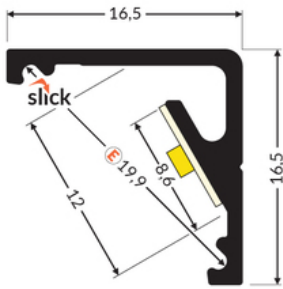

LED PROFILE CABI12 D1E 2000 BLACK ANOD. [40PCS]

x40
pcs.

Buy product

TOPMET LIGHT KŁOSOWICZ WIŚNIEWSKI sp. z o.o.

Ostrowska 354 | 61-312 Poznań | POLAND

tel.: +48 61 872 75 00

info@topmet.pl

pdf card generation date: 10.03.2025

 TOPMET®

Basic Informations

Material: aluminium
Color: black anodized
Lenght [mm]: 2000
Country of origin: PL

AVAILABLE VARIANTS

Matching elements

DIFFUSERS

END CAPS