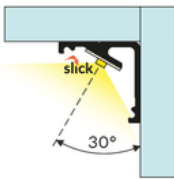

TOPMET LIGHT KŁOSOWICZ WIŚNIEWSKI sp. z o.o.

Ostrowska 354 | 61-312 Poznań | POLAND

tel.: +48 61 872 75 00

info@topmet.pl

pdf card generation date: 10.03.2025

TOPMET®