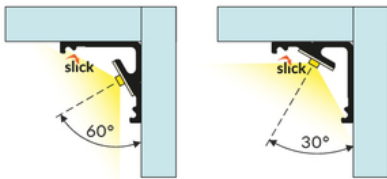

TOPMET LIGHT KŁOSOWICZ WIŚNIEWSKI sp. z o.o.

Ostrowska 354 | 61-312 Poznań | POLAND

tel.: +48 61 872 75 00

info@topmet.pl

pdf card generation date: 10.03.2025

TOPMET®