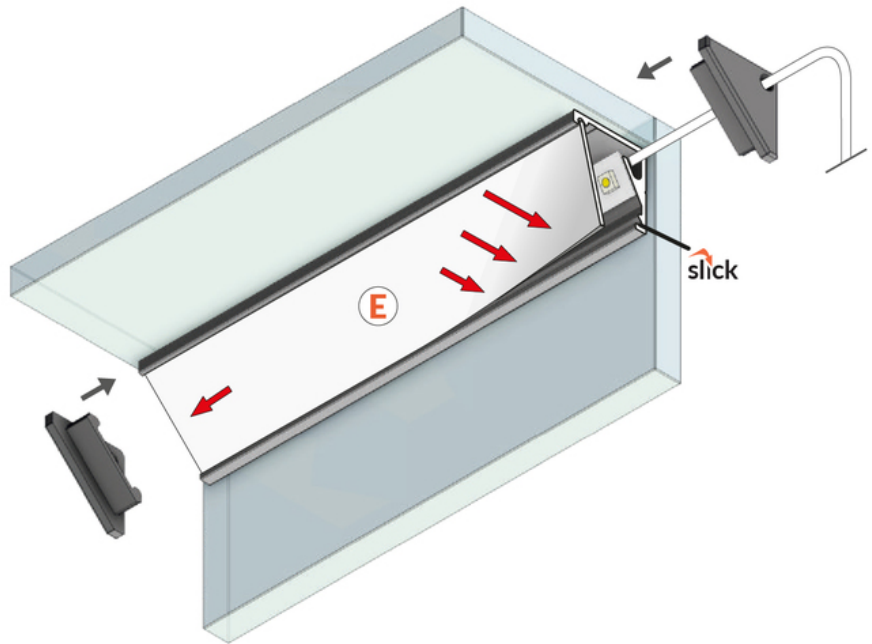

LED PROFILE CABI12 D1E 2000 BLACK ANOD. [40PCS]

x40
pcs.

Buy product

TOPMET LIGHT KŁOSOWICZ WIŚNIEWSKI sp. z o.o.

Ostrowska 354 | 61-312 Poznań | POLAND

tel.: +48 61 872 75 00

info@topmet.pl

pdf card generation date: 10.03.2025

 TOPMET®

Basic Informations

Material: aluminium
Color: black anodized
Lenght [mm]: 2000
Country of origin: PL

AVAILABLE VARIANTS

Matching elements

DIFFUSERS

END CAPS