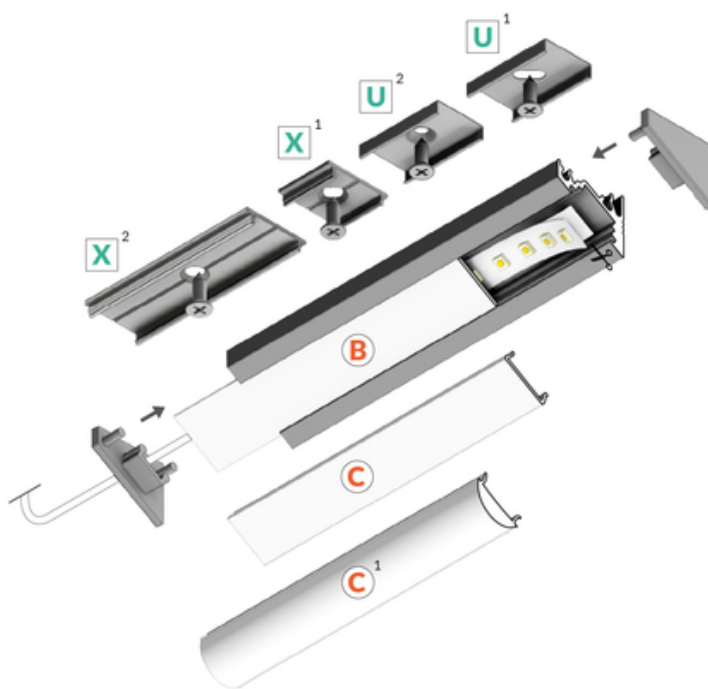

TOPMET LIGHT KŁOSOWICZ WIŚNIEWSKI sp. z o.o.

Ostrowska 354 | 61-312 Poznań | POLAND

tel.: +48 61 872 75 00

info@topmet.pl

pdf card generation date: 10.03.2025