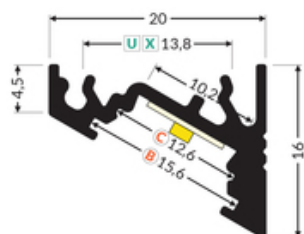

TOPMET LIGHT KŁOSOWICZ WIŚNIEWSKI sp. z o.o.

Ostrowska 354 | 61-312 Poznań | POLAND

tel.: +48 61 872 75 00

info@topmet.pl

pdf card generation date: 10.03.2025