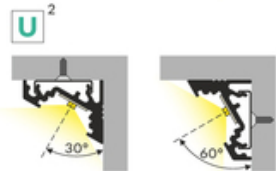

TOPMET LIGHT KŁOSOWICZ WIŚNIEWSKI sp. z o.o.

Ostrowska 354 | 61-312 Poznań | POLAND

tel.: +48 61 872 75 00

info@topmet.pl

pdf card generation date: 10.03.2025