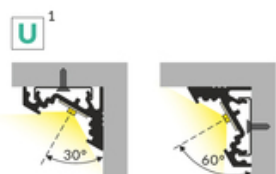

TOPMET LIGHT KŁOSOWICZ WIŚNIEWSKI sp. z o.o.

Ostrowska 354 | 61-312 Poznań | POLAND

tel.: +48 61 872 75 00

info@topmet.pl

pdf card generation date: 10.03.2025