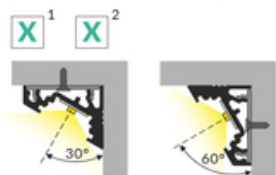

TOPMET LIGHT KŁOSOWICZ WIŚNIEWSKI sp. z o.o.

Ostrowska 354 | 61-312 Poznań | POLAND

tel.: +48 61 872 75 00

info@topmet.pl

pdf card generation date: 10.03.2025