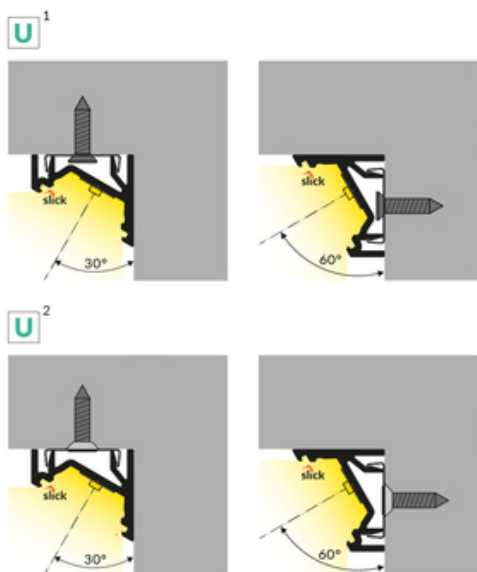

# LED PROFILE CORNER12.V2 EF/U 2000 BLACK ANOD. /PLASTIC BAG

Corner

Furniture

	<ul style="list-style-type: none"> <li>• a new generation of corner profiles</li> <li>• effective design</li> <li>• reduced weight</li> <li>• updated design</li> </ul>	 EU industrial designs  CE  Made in Poland	 Buy product
---	---	---	--