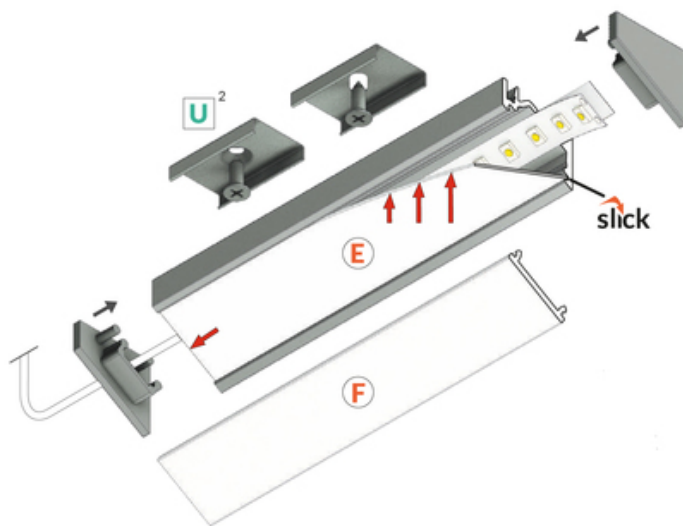

# LED PROFILE CORNER12.V2 EF/U 2000 BLACK ANOD. /PLASTIC BAG

Corner

Furniture

	<ul style="list-style-type: none"> <li>• a new generation of corner profiles</li> <li>• effective design</li> <li>• reduced weight</li> <li>• updated design</li> </ul>	 EU industrial designs  CE  Made in Poland	 Buy product
---	---	---	--

## AVAILABLE VARIANTS

1000 mm, 2000 mm, 3000 mm, 4050 mm