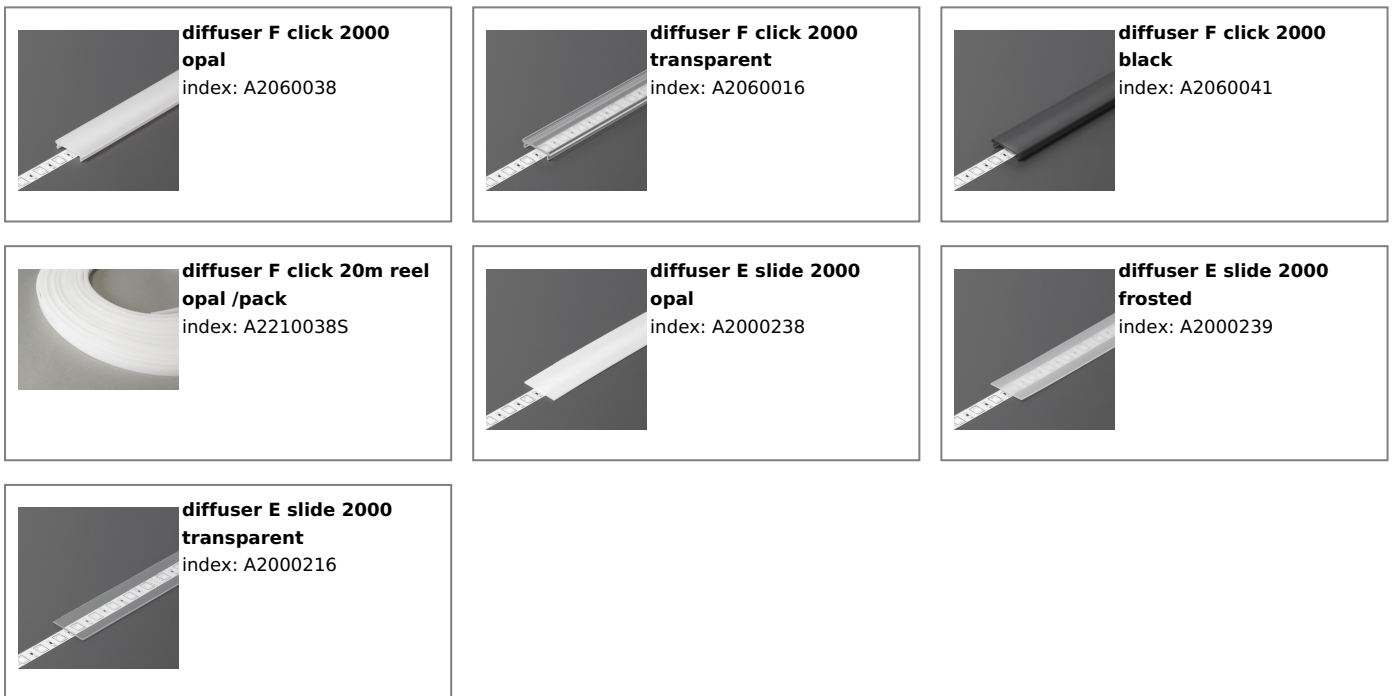

DIFFUSERS

MOUNTINGS

END CAPS

TOPMET LIGHT KŁOSOWICZ WIŚNIEWSKI sp. z o.o.

Ostrowska 354 | 61-312 Poznań | POLAND

tel.: +48 61 872 75 00

info@topmet.pl

pdf card generation date: 10.03.2025