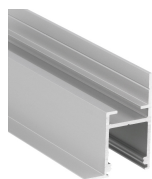

LED PROFILE FRAME14 BC/Q 1000 ANOD.

Architectural

max 14 mm

Spackle in

- dedicated for plasterboards - decorative construction finish
- continuous line of light (when using LED strip 120 P/m and opal diffuser)
- multiple arrangements through a variety of connectors

AVAILABLE COLORS

AVAILABLE VARIANTS

1000 mm, 2000 mm, 3000 mm, 4050 mm

Matching elements

DIFFUSERS

CONNECTORS