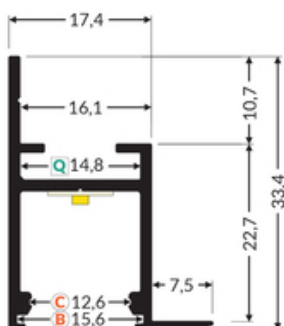

TOPMET LIGHT KŁOSOWICZ WIŚNIEWSKI sp. z o.o.

Ostrowska 354 | 61-312 Poznań | POLAND

tel.: +48 61 872 75 00

info@topmet.pl

pdf card generation date: 10.03.2025