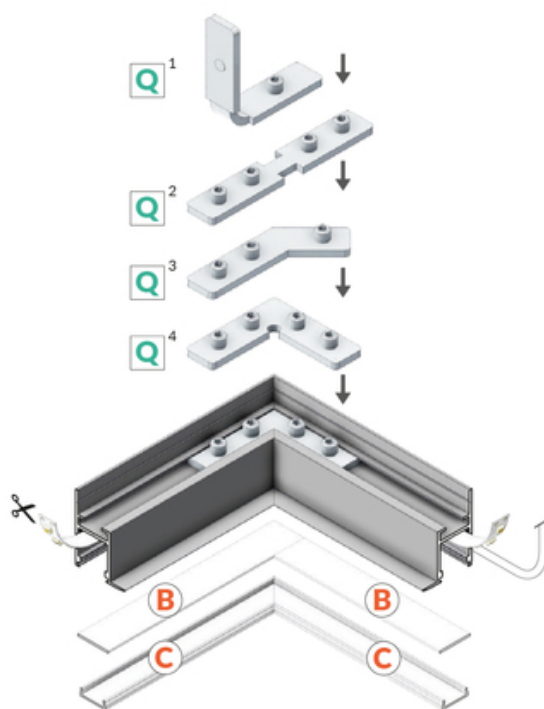

TOPMET LIGHT KŁOSOWICZ WIŚNIEWSKI sp. z o.o.

Ostrowska 354 | 61-312 Poznań | POLAND

tel.: +48 61 872 75 00

info@topmet.pl

pdf card generation date: 10.03.2025