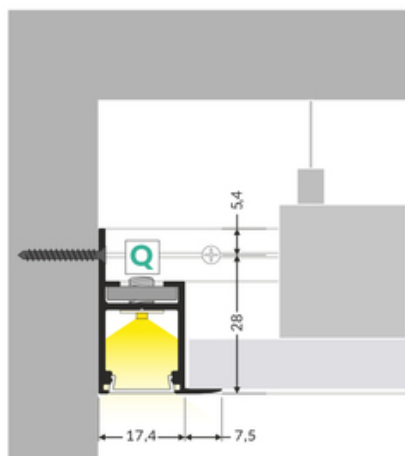

TOPMET LIGHT KŁOSOWICZ WIŚNIEWSKI sp. z o.o.

Ostrowska 354 | 61-312 Poznań | POLAND

tel.: +48 61 872 75 00

info@topmet.pl

pdf card generation date: 10.03.2025