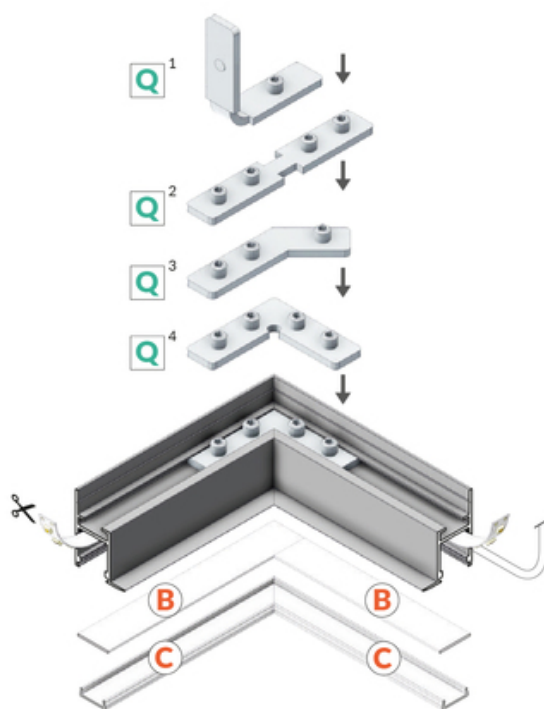

LED PROFILE FRAME14 BC/Q 1000 RAW ALU.

- dedicated for plasterboards - decorative construction finish
- continuous line of light (when using LED strip 120 P/m and opal diffuser)
- multiple arrangements through a variety of connectors

Buy product

TOPMET LIGHT KŁOSOWICZ WIŚNIEWSKI sp. z o.o.

Ostrowska 354 | 61-312 Poznań | POLAND

tel.: +48 61 872 75 00

info@topmet.pl

pdf card generation date: 10.03.2025

Basic Informations

EAN: 5901597208853 Index: C3010000 Material: aluminium Color: raw aluminium Length [mm]: 1000 Weight [kg]: 0.301 Country of origin: PL	Measurement unit: qty Product packaging dimensions [mm]: 1000 x 24,9 x 33,4 Bulk packing [qty]: 20 Master packaging type: Bulk Product with gross packaging weight [kg]: 6.02
--	---

AVAILABLE COLORS

AVAILABLE VARIANTS

1000 mm, 2000 mm, 3000 mm, 4050 mm

Matching elements

DIFFUSERS

CONNECTORS