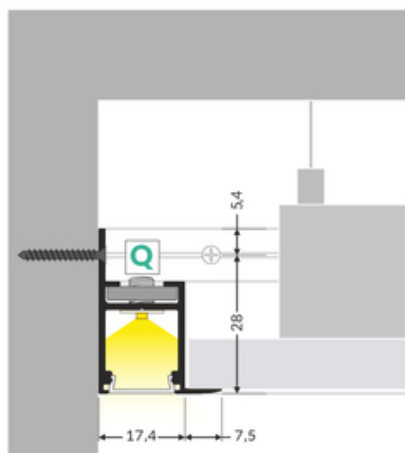

LED PROFILE FRAME14 BC/Q 1000 RAW ALU.

- dedicated for plasterboards - decorative construction finish
- continuous line of light (when using LED strip 120 P/m and opal diffuser)
- multiple arrangements through a variety of connectors

Buy product

TOPMET LIGHT KŁOSOWICZ WIŚNIEWSKI sp. z o.o.

Ostrowska 354 | 61-312 Poznań | POLAND

tel.: +48 61 872 75 00

info@topmet.pl

pdf card generation date: 10.03.2025

Basic Informations

EAN: 5901597208853 Index: C3010000 Material: aluminium Color: raw aluminium Length [mm]: 1000 Weight [kg]: 0.301 Country of origin: PL	Measurement unit: qty Product packaging dimensions [mm]: 1000 x 24,9 x 33,4 Bulk packing [qty]: 20 Master packaging type: Bulk Product with gross packaging weight [kg]: 6.02
--	---

AVAILABLE COLORS

AVAILABLE VARIANTS

1000 mm, 2000 mm, 3000 mm, 4050 mm

Matching elements

DIFFUSERS

CONNECTORS