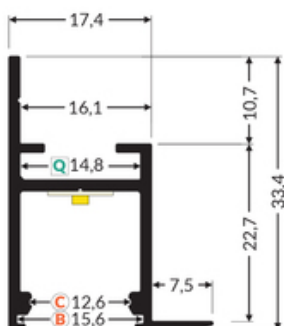

LED PROFILE FRAME14 BC/Q 1000 RAW ALU.

- dedicated for plasterboards - decorative construction finish
- continuous line of light (when using LED strip 120 P/m and opal diffuser)
- multiple arrangements through a variety of connectors

Buy product

TOPMET LIGHT KŁOSOWICZ WIŚNIEWSKI sp. z o.o.

Ostrowska 354 | 61-312 Poznań | POLAND

tel.: +48 61 872 75 00

info@topmet.pl

pdf card generation date: 10.03.2025

Basic Informations

EAN: 5901597208853 Index: C3010000 Material: aluminium Color: raw aluminium Length [mm]: 1000 Weight [kg]: 0.301 Country of origin: PL	Measurement unit: qty Product packaging dimensions [mm]: 1000 x 24,9 x 33,4 Bulk packing [qty]: 20 Master packaging type: Bulk Product with gross packaging weight [kg]: 6.02
--	---

AVAILABLE COLORS

AVAILABLE VARIANTS

1000 mm, 2000 mm, 3000 mm, 4050 mm

Matching elements

DIFFUSERS

CONNECTORS