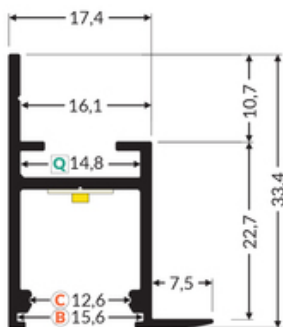

TOPMET LIGHT KŁOSOWICZ WIŚNIEWSKI sp. z o.o.

Ostrowska 354 | 61-312 Poznań | POLAND

tel.: +48 61 872 75 00

info@topmet.pl

pdf card generation date: 10.03.2025