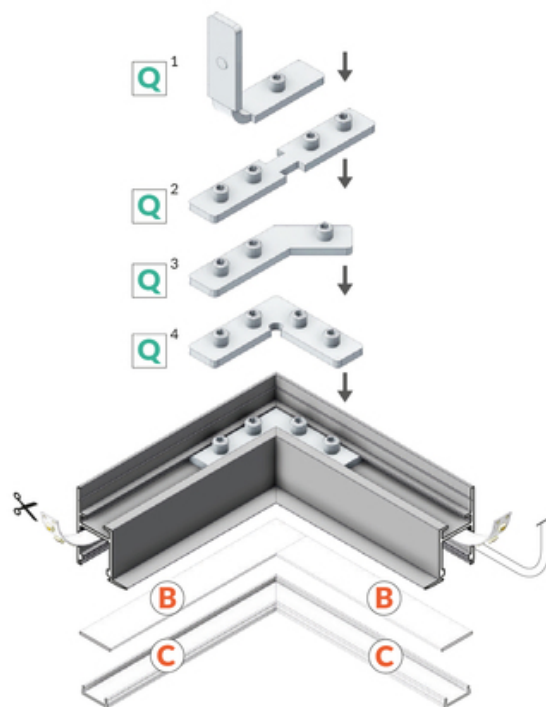

TOPMET LIGHT KŁOSOWICZ WIŚNIEWSKI sp. z o.o.

Ostrowska 354 | 61-312 Poznań | POLAND

tel.: +48 61 872 75 00

info@topmet.pl

pdf card generation date: 10.03.2025