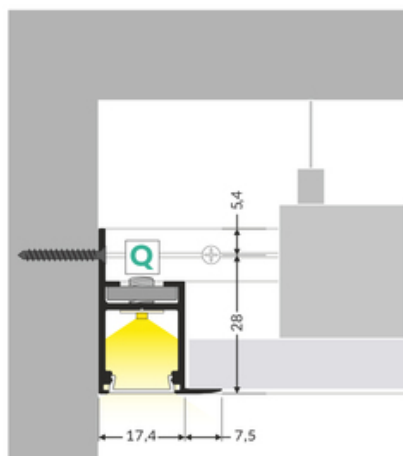

TOPMET LIGHT KŁOSOWICZ WIŚNIEWSKI sp. z o.o.

Ostrowska 354 | 61-312 Poznań | POLAND

tel.: +48 61 872 75 00

info@topmet.pl

pdf card generation date: 10.03.2025