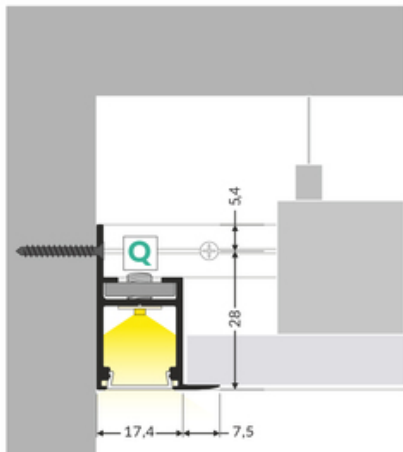

TOPMET LIGHT KŁOSOWICZ WIŚNIEWSKI sp. z o.o.

Ostrowska 354 | 61-312 Poznań | POLAND

tel.: +48 61 872 75 00

info@topmet.pl

pdf card generation date: 10.03.2025