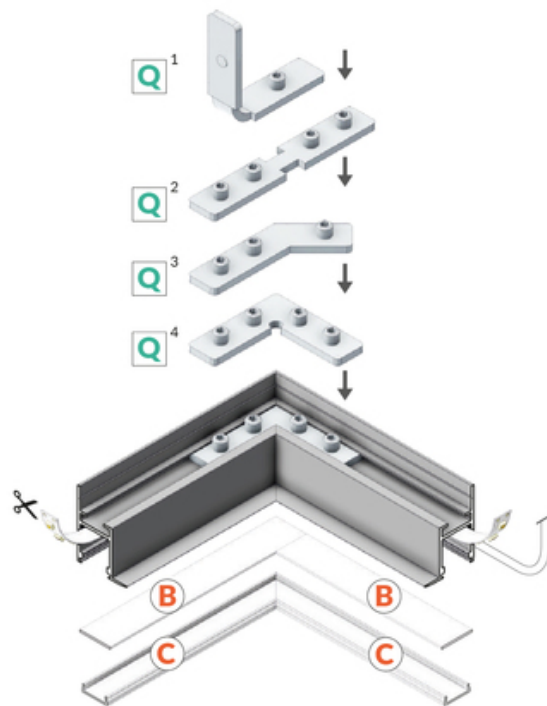

TOPMET LIGHT KŁOSOWICZ WIŚNIEWSKI sp. z o.o.

Ostrowska 354 | 61-312 Poznań | POLAND

tel.: +48 61 872 75 00

info@topmet.pl

pdf card generation date: 10.03.2025