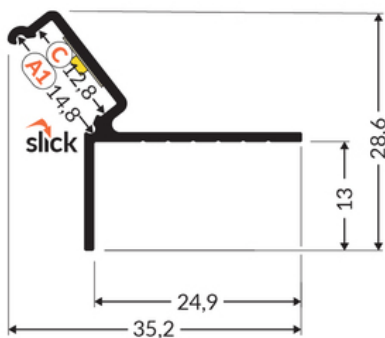

# LED PROFILE GLOW12 DOWN A1C 2000 RAW ALU.

Spackle in

Architectural

	<ul style="list-style-type: none"><li>• for finishing suspended ceilings</li><li>• a gentle glow of light on the wall</li><li>• easy and aesthetically pleasing finish to the edges</li><li>• profile for finishing of plasterboards with a minimum thickness of 12,5 mm</li></ul>	<p> CE</p> <p> EU industrial designs</p> <p> Made in Poland</p>	 <p>Buy product</p>
---	--	--	--

## Basic Informations

EAN: 5901597236689  
Index: K7000200  
Material: aluminium  
Color: raw aluminium  
Length [mm]: 2000  
Weigh [kg]: 0.382  
Country of origin: PL

Measurement unit: qty  
Product packaging dimensions [mm]: 2000 x 35,2 x 28,6  
Bulk packing [qty]: 40  
Master packaging type: Bulk  
Product with gross packaging weight [kg]: 15.28

## AVAILABLE VARIANTS

1000 mm, 2000 mm, 3000 mm, 4050 mm