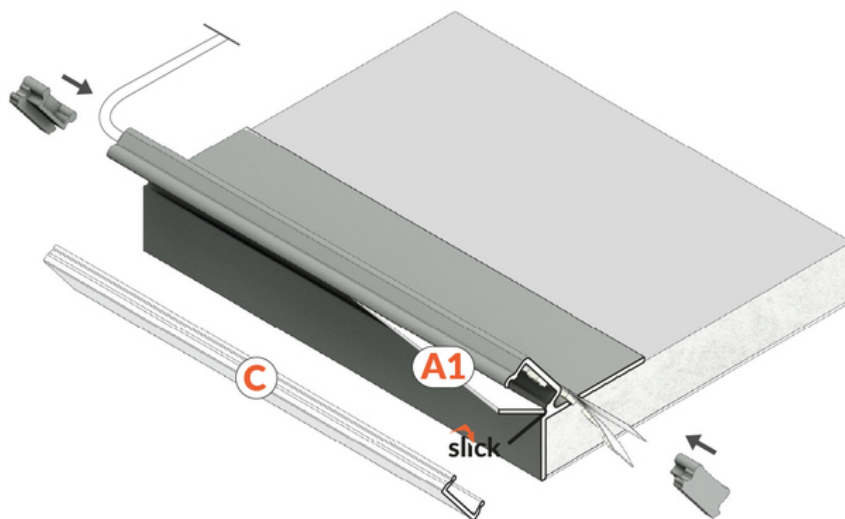

# LED PROFILE GLOW12 DOWN A1C 2000 RAW ALU.

Spackle in

Architectural

	<ul style="list-style-type: none"><li>• for finishing suspended ceilings</li><li>• a gentle glow of light on the wall</li><li>• easy and aesthetically pleasing finish to the edges</li><li>• profile for finishing of plasterboards with a minimum thickness of 12,5 mm</li></ul>	<p> CE</p> <p> EU industrial designs</p> <p> Made in Poland</p>	 <p>Buy product</p>
---	--	--	--

## Basic Informations

EAN: 5901597236689  
Index: K7000200  
Material: aluminium  
Color: raw aluminium  
Length [mm]: 2000  
Weigh [kg]: 0.382  
Country of origin: PL

Measurement unit: qty  
Product packaging dimensions [mm]: 2000 x 35,2 x 28,6  
Bulk packing [qty]: 40  
Master packaging type: Bulk  
Product with gross packaging weight [kg]: 15.28

## AVAILABLE VARIANTS

1000 mm, 2000 mm, 3000 mm, 4050 mm