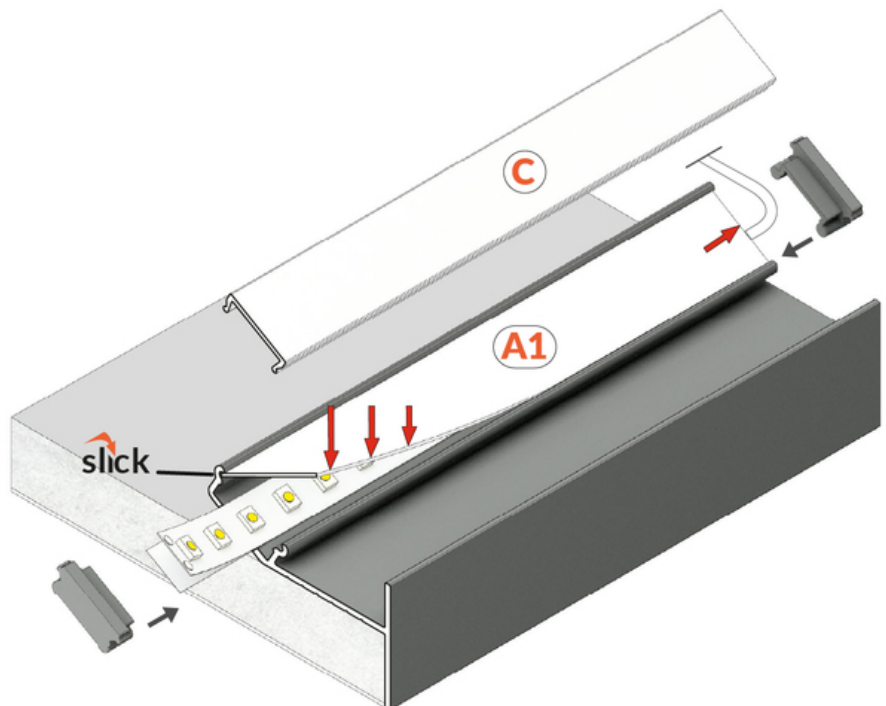

# LED PROFILE GLOW12 UP A1C 1000 WHITE PAINTED /PLASTIC BAG

Spackle in

Architectural

- for finishing suspended ceilings
- a gentle glow of light on the actual ceiling
- easy and aesthetically pleasing finish to the edges
- profile for finishing of plasterboards with a minimum thickness of 12,5 mm

## Basic Informations

EAN: 5901597236788

Index: K8000101

Material: aluminium

Color: white painted

Length [mm]: 1000

Weight [kg]: 0.235

Net weight [kg]: 0.005999999999999998

## AVAILABLE VARIANTS

1000 mm, 2000 mm, 3000 mm, 4050 mm