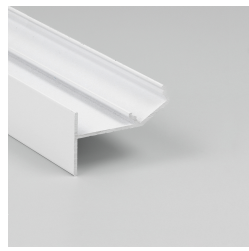

# LED PROFILE GLOW12 UP A1C 1000 WHITE PAINTED /PLASTIC BAG

Spackle in

Architectural

- for finishing suspended ceilings
- a gentle glow of light on the actual ceiling
- easy and aesthetically pleasing finish to the edges
- profile for finishing of plasterboards with a minimum thickness of 12,5 mm

## Basic Informations

EAN: 5901597236788

Index: K8000101

Material: aluminium

Color: white painted

Length [mm]: 1000

Weight [kg]: 0.235

Net weight [kg]: 0.005999999999999998