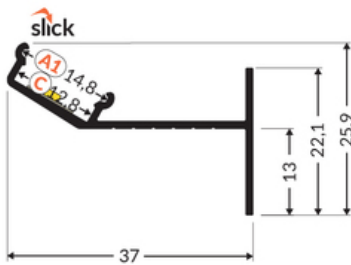

## Basic Informations

EAN: 5901597236788

Index: K8000101

Material: aluminium

Color: white painted

Length [mm]: 1000

Weight [kg]: 0.235

Net weight [kg]: 0.005999999999999998

Country of origin: PL

Measurement unit: qty

Product packaging dimensions [mm]: 1000 x 37 x 25,9

Bulk packing [qty]: 20

Master packaging type: Carton

Product with gross packaging weight [kg]: 5.11

## AVAILABLE VARIANTS

1000 mm, 2000 mm, 3000 mm, 4050 mm