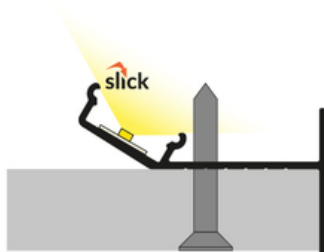

LED PROFILE GLOW12 UP A1C 1000 WHITE PAINTED /PLASTIC BAG

Spackle in

Architectural

- for finishing suspended ceilings
- a gentle glow of light on the actual ceiling
- easy and aesthetically pleasing finish to the edges
- profile for finishing of plasterboards with a minimum thickness of 12,5 mm

CE

EU industrial designs

Made in Poland

Buy product