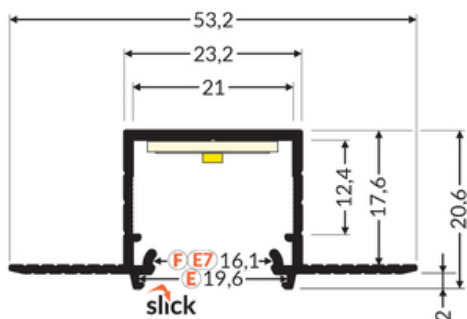

LED PROFILE LINEA-IN20 TRIMLESS EE7F 1000 WHITE PAINTED /PLASTIC BAG

Architectural

Recessed

- for spackle flange mounting
- Slick socket - easy assembly technology
- continuous line of light (when using LED strip 120 P/m and opal diffuser)

EU industrial designs

CE

Made in Poland

Buy product

Basic Informations

EAN: 5901597258049 Index: G1000101 Material: aluminium Color: white painted Length [mm]: 1000 Weight [kg]: 0.317 Net weight [kg]: 0.008000000000000001 Country of origin: PL	Measurement unit: qty Product packaging dimensions [mm]: 1000 x 53,2 x 20,6 Bulk packing [qty]: 10 Master packaging type: Carton Product with gross packaging weight [kg]: 3.58
---	---