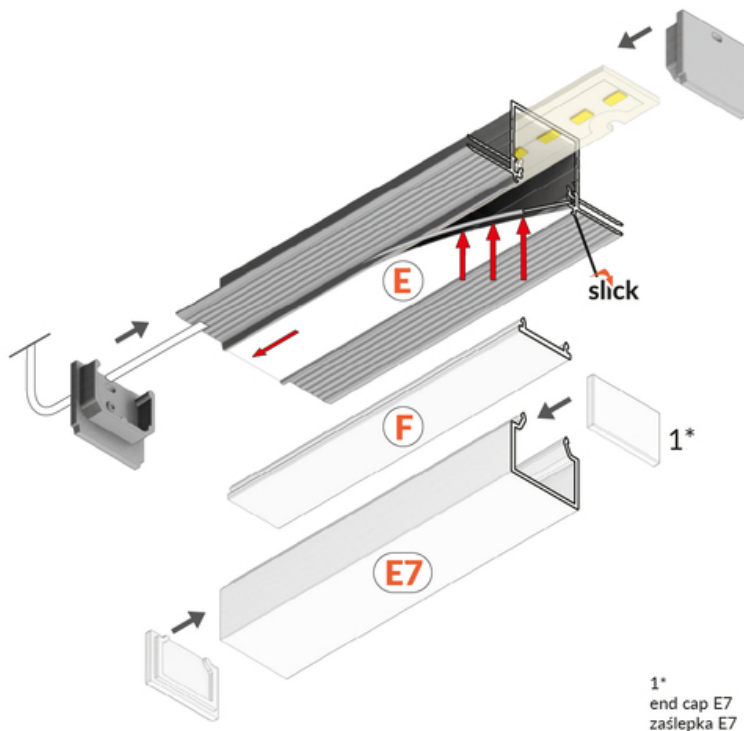

LED PROFILE LINEA-IN20 TRIMLESS EE7F 1000 WHITE PAINTED /PLASTIC BAG

Architectural

Recessed

- for spackle flange mounting
- Slick socket - easy assembly technology
- continuous line of light (when using LED strip 120 P/m and opal diffuser)

EU industrial designs

CE

Made in Poland

Buy product

Basic Informations

EAN: 5901597258049 Index: G1000101 Material: aluminium Color: white painted Length [mm]: 1000 Weight [kg]: 0.317 Net weight [kg]: 0.008000000000000001 Country of origin: PL	Measurement unit: qty Product packaging dimensions [mm]: 1000 x 53,2 x 20,6 Bulk packing [qty]: 10 Master packaging type: Carton Product with gross packaging weight [kg]: 3.58
---	---