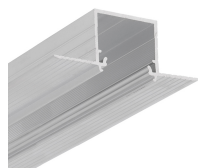

# LED PROFILE LINEA-IN20 TRIMLESS EE7F 2000 RAW ALU.

Architectural

Recessed

- for spackle flange mounting
- Slick socket - easy assembly technology
- continuous line of light (when using LED strip 120 P/m and opal diffuser)