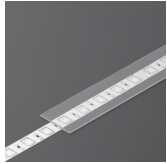

**diffuser E slide 2000
transparent**
index: A2000216

END CAPS