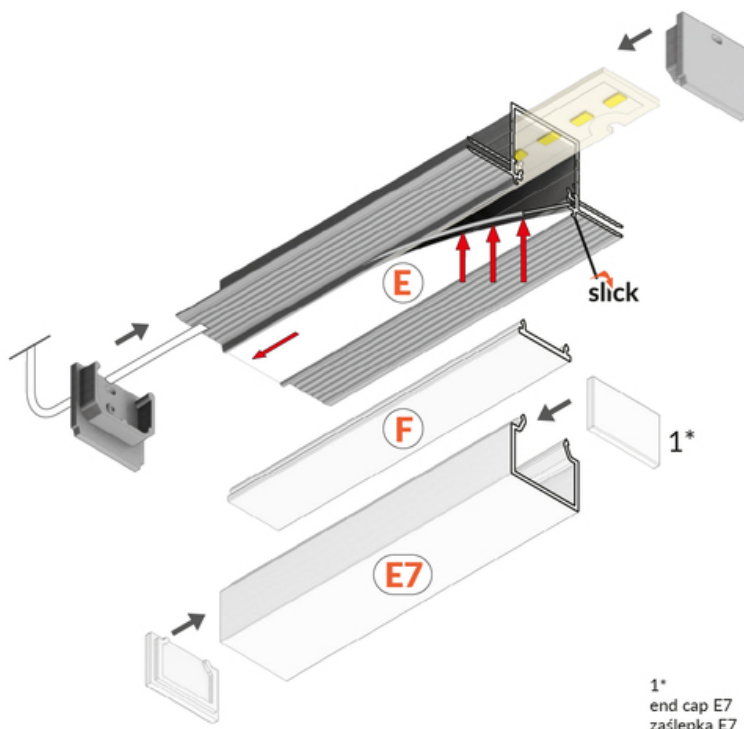

TOPMET LIGHT KŁOSOWICZ WIŚNIEWSKI sp. z o.o.

Ostrowska 354 | 61-312 Poznań | POLAND

tel.: +48 61 872 75 00

info@topmet.pl

pdf card generation date: 10.03.2025