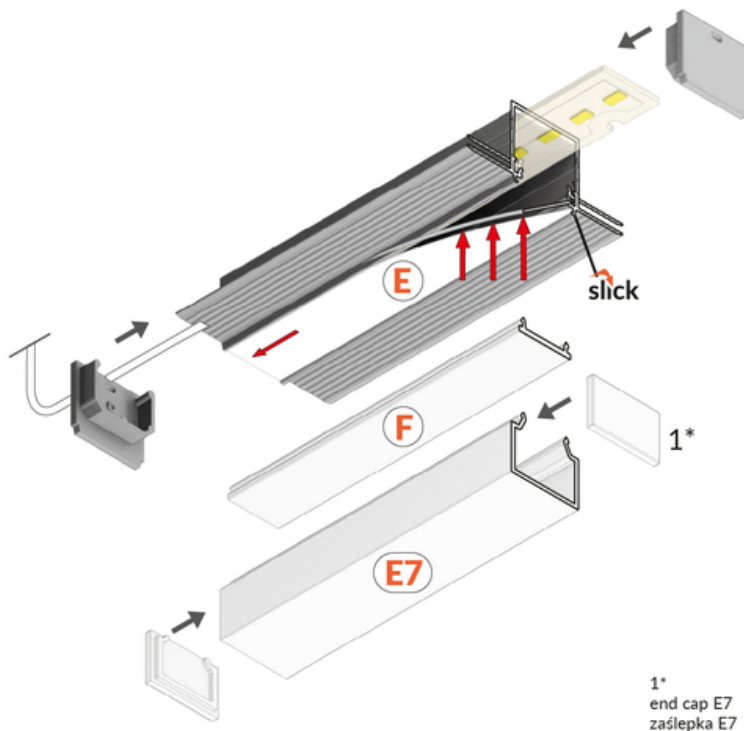

LED PROFILE LINEA-IN20 TRIMLESS EE7F 2000 WHITE PAINTED /PLASTIC BAG

Architectural

Recessed

- for spackle flange mounting
- Slick socket - easy assembly technology
- continuous line of light (when using LED strip 120 P/m and opal diffuser)

EU industrial designs

CE

Made in Poland

Buy product

Basic Informations

<p>EAN: 5901597258094 Index: G1000201 Material: aluminium Color: white painted Length [mm]: 2000 Weight [kg]: 0.633 Net weight [kg]: 0.015 Country of origin: PL</p>	<p>Measurement unit: qty Product packaging dimensions [mm]: 2000 x 53,2 x 20,6 Bulk packing [qty]: 20 Master packaging type: Carton Product with gross packaging weight [kg]: 14.36</p>
--	---

info@topmet.pl

pdf card generation date: 10.03.2025

diffuser E slide 2000
transparent
index: A2000216

END CAPS

end cap LINEA-IN20
TRIMLESS with hole
white [20pcs]
index: G1000501

OTHER

LED clamp LINEA20
white painted [20pcs]
index: C6940001