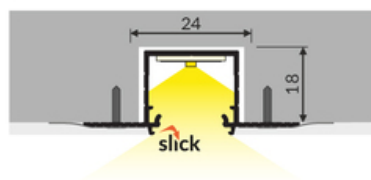

LED PROFILE LINEA-IN20 TRIMLESS EE7F 2000 WHITE PAINTED /PLASTIC BAG

Architectural

Recessed

- for spackle flange mounting
- Slick socket - easy assembly technology
- continuous line of light (when using LED strip 120 P/m and opal diffuser)

EU industrial designs

CE

Made in Poland

Buy product