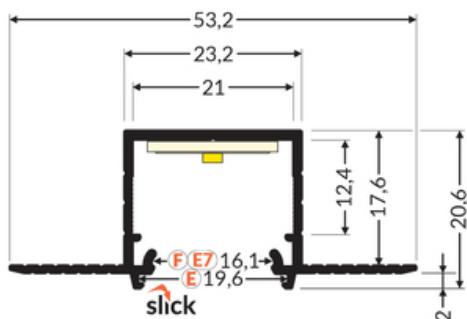

LED PROFILE LINEA-IN20 TRIMLESS EE7F 2000 WHITE PAINTED /PLASTIC BAG

Architectural

Recessed

- for spackle flange mounting
- Slick socket - easy assembly technology
- continuous line of light (when using LED strip 120 P/m and opal diffuser)

EU industrial designs

CE

Made in Poland

Buy product

Basic Informations

<p>EAN: 5901597258094 Index: G1000201 Material: aluminium Color: white painted Length [mm]: 2000 Weight [kg]: 0.633 Net weight [kg]: 0.015 Country of origin: PL</p>	<p>Measurement unit: qty Product packaging dimensions [mm]: 2000 x 53,2 x 20,6 Bulk packing [qty]: 20 Master packaging type: Carton Product with gross packaging weight [kg]: 14.36</p>
--	---