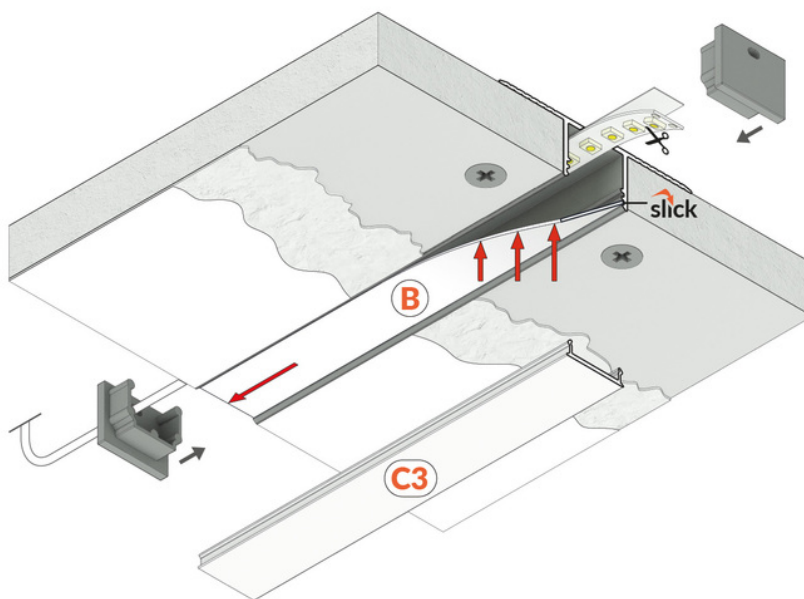

LED PROFILE PLANE14 IN BC3 2000 WHITE PAINTED /PLASTIC BAG

CE

EU industrial designs

Made in Poland

Buy product

Basic Informations

EAN: 5901597295877 Index: P1000201 Material: aluminium Color: white painted Length [mm]: 2000 Weight [kg]: 0.495 Net weight [kg]: 0.012 Country of origin: PL	Measurement unit: qty Product packaging dimensions [mm]: 2000 x 52 x 14 Master packaging type: Carton
--	---

AVAILABLE COLORS

AVAILABLE VARIANTS

2000 mm, 4050 mm

Matching elements

DIFFUSERS

END CAPS