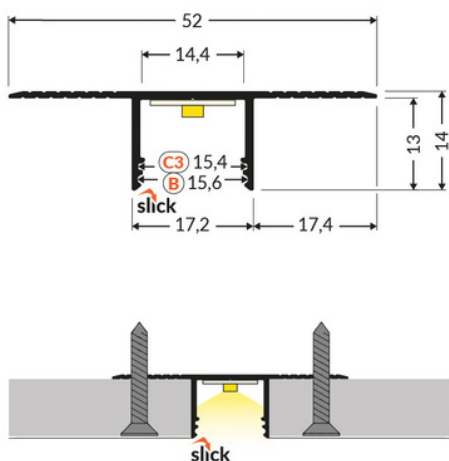

LED PROFILE PLANE14 IN BC3 2000 WHITE PAINTED /PLASTIC BAG

CE

EU industrial designs

Made in Poland

Buy product

Basic Informations

EAN: 5901597295877 Index: P1000201 Material: aluminium Color: white painted Length [mm]: 2000 Weight [kg]: 0.495 Net weight [kg]: 0.012 Country of origin: PL	Measurement unit: qty Product packaging dimensions [mm]: 2000 x 52 x 14 Master packaging type: Carton
--	---

AVAILABLE COLORS

AVAILABLE VARIANTS

2000 mm, 4050 mm

Matching elements

DIFFUSERS

END CAPS