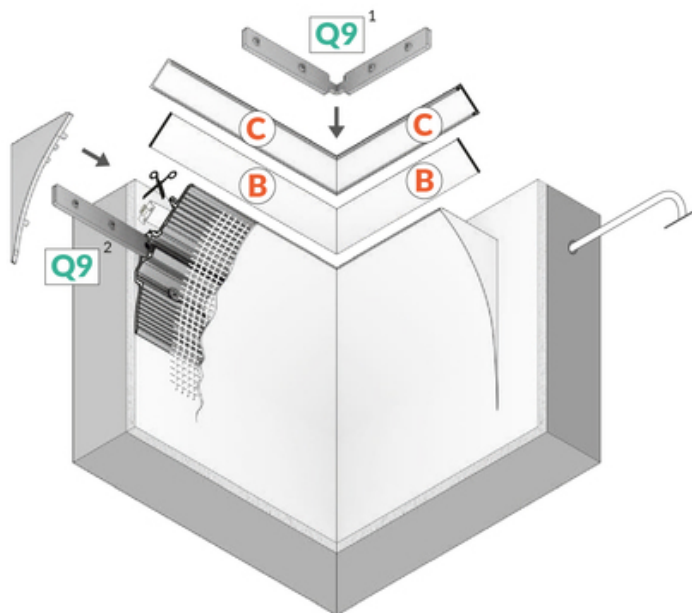

LED PROFILE SMOOTH12 BC/Q9 2000 RAW ALU.

Spackle in

Architectural

	<ul style="list-style-type: none">• installation to the wall without a drywall system• invisible profile, atmospheric light• accentuating of the room outline	<p> CE</p> <p> EU industrial designs</p> <p> Made in Poland</p>	 <p>Buy product</p>
---	---	--	--