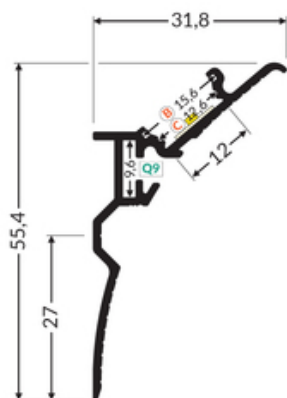

LED PROFILE SMOOTH12 BC/Q9 2000 RAW ALU.

Spackle in

Architectural

	<ul style="list-style-type: none">• installation to the wall without a drywall system• invisible profile, atmospheric light• accentuating of the room outline	<p> CE</p> <p> EU industrial designs</p> <p> Made in Poland</p>	 <p>Buy product</p>
---	---	--	--

TOPMET LIGHT KŁOSOWICZ WIŚNIEWSKI sp. z o.o.

Ostrowska 354 | 61-312 Poznań | POLAND

tel.: +48 61 872 75 00

info@topmet.pl

pdf card generation date: 10.03.2025

Basic Informations

EAN: 5901597284659
 Index: H9000200
 Material: aluminium
 Color: raw aluminium
 Length [mm]: 2000
 Weight [kg]: 0.684
 Country of origin: PL

Measurement unit: qty
 Product packaging dimensions [mm]: 2000 x 31,8 x 55,4
 Bulk packing [qty]: 20
 Master packaging type: Bulk
 Product with gross packaging weight [kg]: 13.68

AVAILABLE VARIANTS

1000 mm, 2000 mm, 3000 mm, 4050 mm