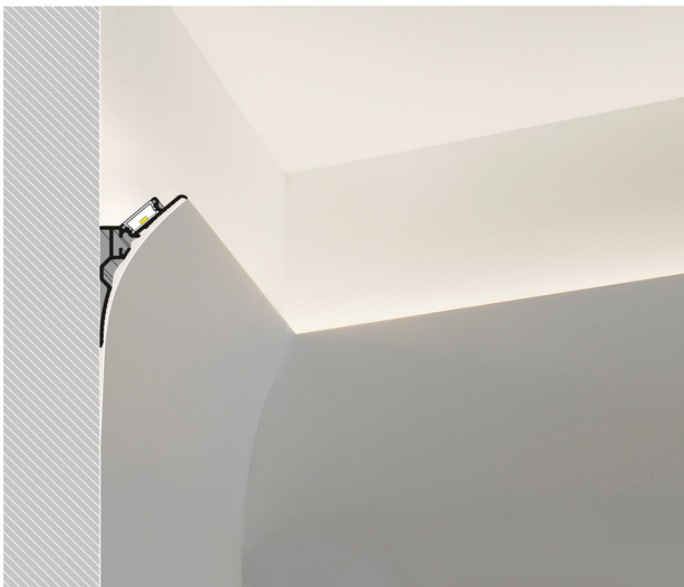

Basic Informations

EAN: 5901597284659
Index: H9000200
Material: aluminium
Color: raw aluminium
Length [mm]: 2000
Weight [kg]: 0.684
Country of origin: PL

Measurement unit: qty
Product packaging dimensions [mm]: 2000 x 31,8 x 55,4
Bulk packing [qty]: 20
Master packaging type: Bulk
Product with gross packaging weight [kg]: 13.68

AVAILABLE VARIANTS

1000 mm, 2000 mm, 3000 mm, 4050 mm

Matching elements

DIFFUSERS