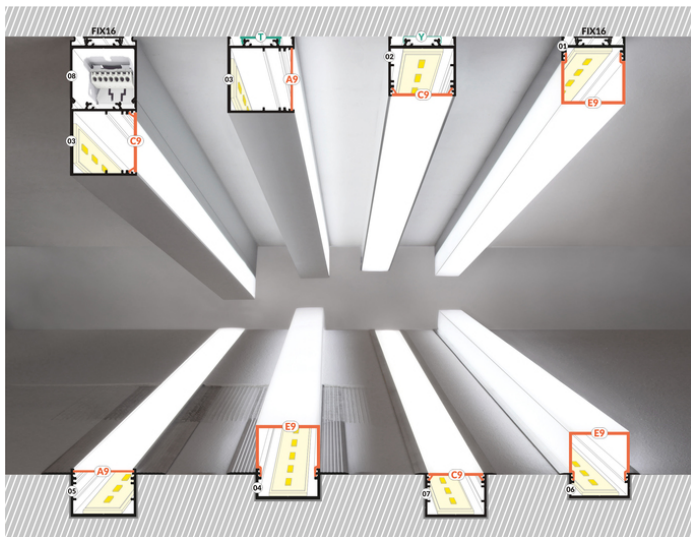

Basic Informations

EAN: 5901597241362

Index: V3130001

Material: aluminium

Color: white painted

Length [mm]: 1000

Weight [kg]: 0.335

Net weight [kg]: 0.018

Country of origin: PL

Measurement unit: qty

Product packaging dimensions [mm]: 1000 x 63,4 x 15,9

Bulk packing [qty]: 20

Master packaging type: Carton

Product with gross packaging weight [kg]: 7.11