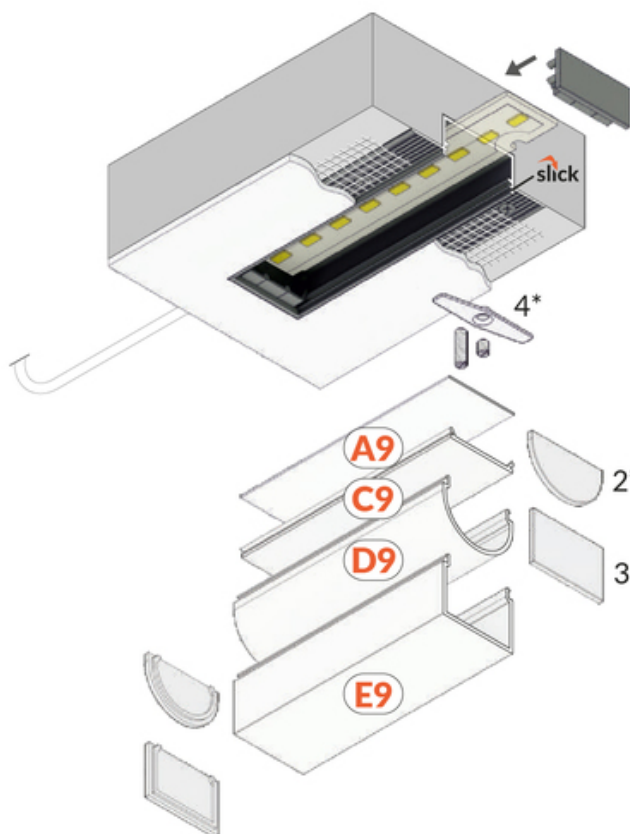

LED PROFILE VARIO30-04 ACDE-9 1000 WHITE PAINTED

/PLASTIC BAG

Spackle in

Architectural

Lighting

CE

EU industrial designs

Made in Poland

Buy product

2*
end cap D9
zaślepka D9

3*
end cap E9
zaślepka E9

4*
LED clamp VARIO30
docisk LED VARIO30

TOPMET LIGHT KŁOSOWICZ WIŚNIEWSKI sp. z o.o.

Ostrowska 354 | 61-312 Poznań | POLAND

tel.: +48 61 872 75 00

info@topmet.pl

pdf card generation date: 10.03.2025

Basic Informations

EAN: 5901597241362

Index: V3130001

Material: aluminium

Color: white painted

Length [mm]: 1000