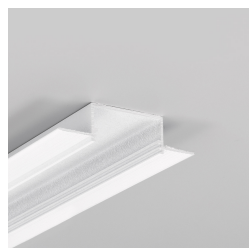

LED PROFILE VARIO30-04 ACDE-9 1000 WHITE PAINTED

/PLASTIC BAG

Spackle in

Architectural

Lighting

CE

EU industrial designs

Made in Poland