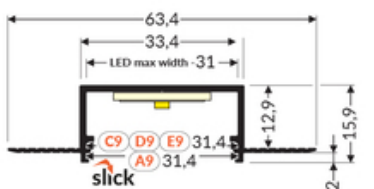

2*
end cap D9
zaślepka D9

3*
end cap E9
zaślepka E9

4*
LED clamp VARIO30
docisk LED VARIO30

TOPMET LIGHT KŁOSOWICZ WIŚNIEWSKI sp. z o.o.

Ostrowska 354 | 61-312 Poznań | POLAND

tel.: +48 61 872 75 00

info@topmet.pl

pdf card generation date: 10.03.2025