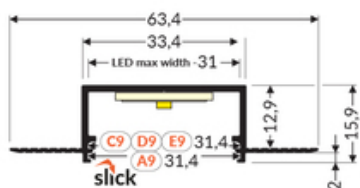

2*
end cap D9
zaślepka D9

3*
end cap E9
zaślepka E9

4*
LED clamp VARIO30
docisk LED VARIO30

TOPMET LIGHT KŁOSOWICZ WIŚNIEWSKI sp. z o.o.

Ostrowska 354 | 61-312 Poznań | POLAND

tel.: +48 61 872 75 00

info@topmet.pl

pdf card generation date: 09.03.2025