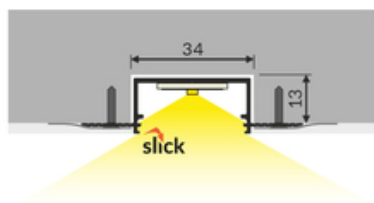

LED PROFILE VARIO30-04 ACDE-9 2000 ANOD.

Architectural

Lighting

Spackle in

EU industrial designs

CE

Made in Poland

Buy product