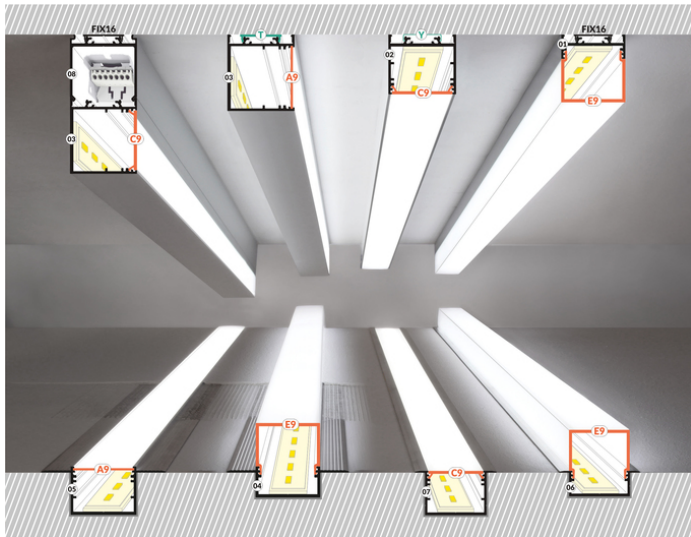

Basic Informations

EAN: 5901597240167
Index: V3140020
Material: aluminium
Color: anodized
Length [mm]: 2000
Weight [kg]: 0.612
Net weight [kg]: 0.029
Country of origin: PL

Measurement unit: qty
Product packaging dimensions [mm]: 2000 x 63,4 x 15,9
Bulk packing [qty]: 20
Master packaging type: Bulk
Product with gross packaging weight [kg]: 12.24