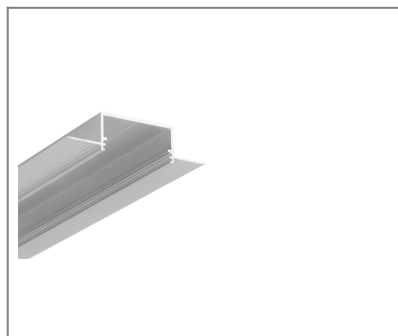

LED PROFILE VARIO30-04 ACDE-9 2000 ANOD.

Architectural

Lighting

Spackle in

EU industrial designs

CE

Made in Poland

Buy product