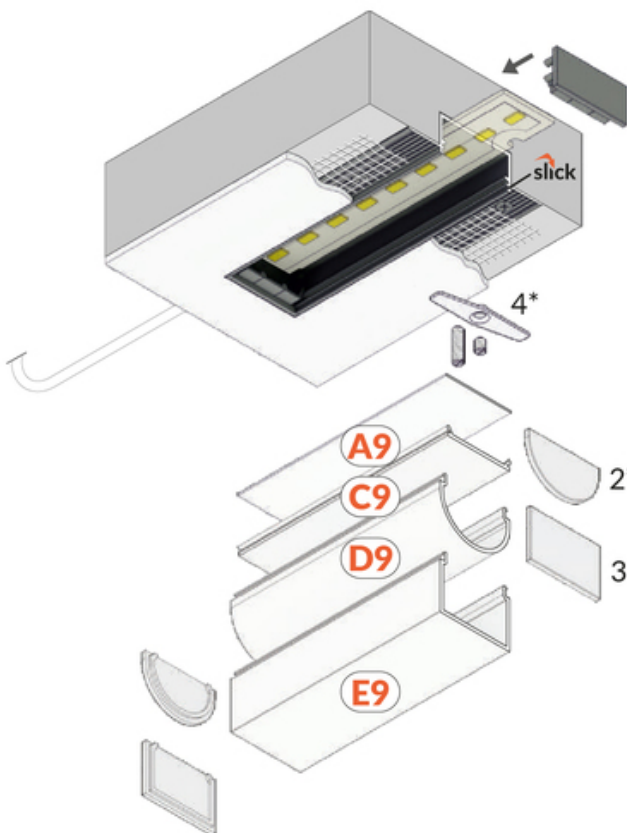

LED PROFILE VARIO30-04 ACDE-9 2000 ANOD.

Architectural

Lighting

Spackle in

EU industrial designs

CE

Made in Poland

Buy product

2*
end cap D9
zaślepka D9

3*
end cap E9
zaślepka E9

4*
LED clamp VARIO30
docisk LED VARIO30

TOPMET LIGHT KŁOSOWICZ WIŚNIEWSKI sp. z o.o.

Ostrowska 354 | 61-312 Poznań | POLAND

tel.: +48 61 872 75 00

info@topmet.pl

pdf card generation date: 09.03.2025

Basic Informations

EAN: 5901597240167
 Index: V3140020
 Material: aluminium
 Color: anodized
 Length [mm]: 2000
 Weight [kg]: 0.612
 Net weight [kg]: 0.029
 Country of origin: PL

Measurement unit: qty
 Product packaging dimensions [mm]: 2000 x 63,4 x 15,9
 Bulk packing [qty]: 20
 Master packaging type: Bulk
 Product with gross packaging weight [kg]: 12.24

AVAILABLE COLORS

AVAILABLE VARIANTS