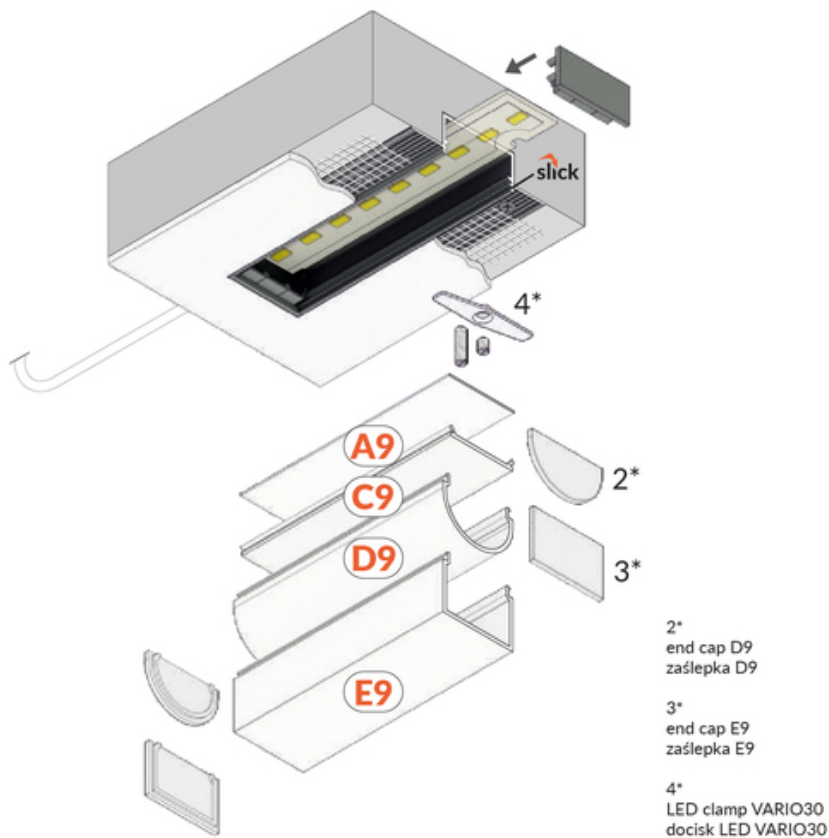

LED PROFILE VARIO30-04 ACDE-9 2000 RAW ALU.

Spackle in

Architectural

Lighting

	<p> EU industrial designs</p> <p> CE</p> <p> Made in Poland</p>	<p>Buy product</p>
--	---	--------------------

Basic Informations

EAN: 5901597240174
 Index: V3140000
 Material: aluminium
 Color: raw aluminium
 Length [mm]: 2000
 Weight [kg]: 0.612
 Net weight [kg]: 0.029
 Country of origin: PL

Measurement unit: qty
 Product packaging dimensions [mm]: 2000 x 63,4 x 15,9
 Bulk packing [qty]: 20
 Master packaging type: Bulk
 Product with gross packaging weight [kg]: 12.24