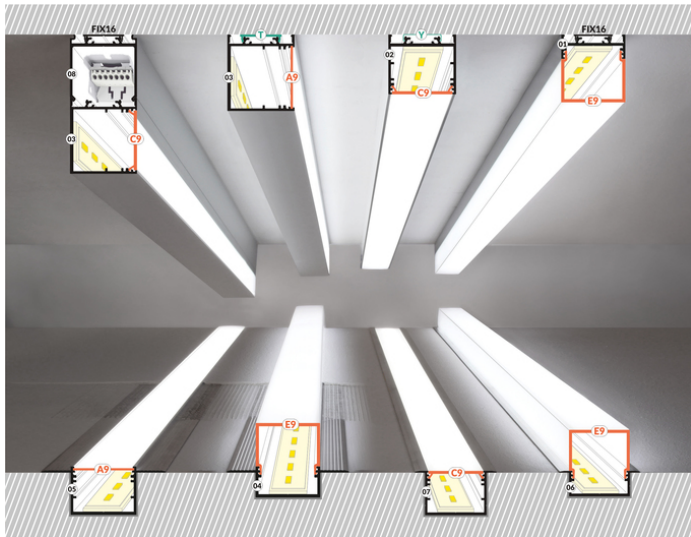

LED PROFILE VARIO30-04 ACDE-9 2000 RAW ALU.

Spackle in

Architectural

Lighting

	<p> EU industrial designs</p> <p> CE</p> <p> Made in Poland</p>	<p>Buy product</p>
--	---	--------------------

Basic Informations