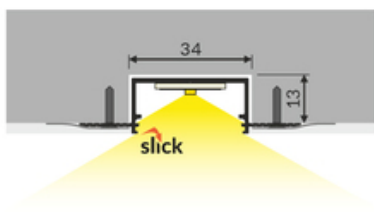

LED PROFILE VARIO30-04 ACDE-9 2000 RAW ALU.

Spackle in

Architectural

Lighting

	<p> EU industrial designs</p> <p> CE</p> <p> Made in Poland</p>	<p>Buy product</p>
--	---	--------------------

Basic Informations