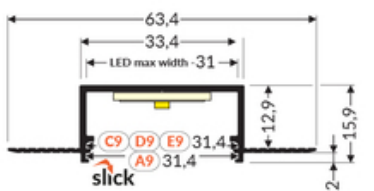

LED PROFILE VARIO30-04 ACDE-9 2000 RAW ALU.

Spackle in

Architectural

Lighting

	EU industrial designs CE Made in Poland	Buy product