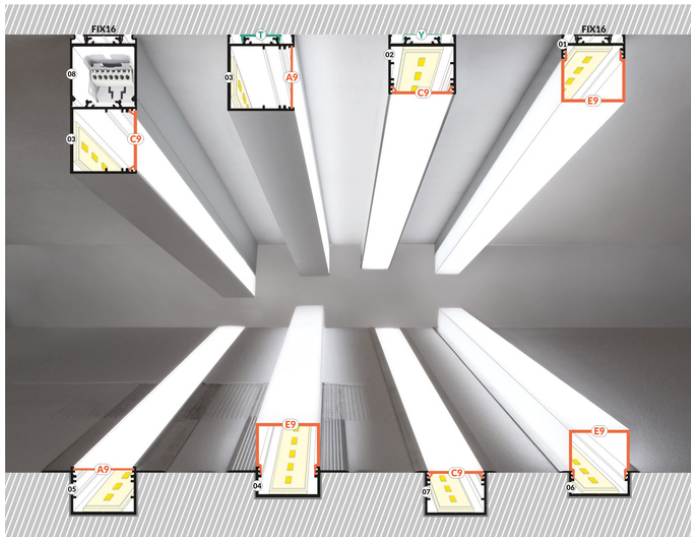

Basic Informations

EAN: 5901597240181
Index: V3140001
Material: aluminium
Color: white painted
Length [mm]: 2000
Weight [kg]: 0.672
Net weight [kg]: 0.006
Country of origin: PL

Measurement unit: qty
Product packaging dimensions [mm]: 2000 x 63,4 x 15,9
Bulk packing [qty]: 20
Master packaging type: Carton
Product with gross packaging weight [kg]: 15.14