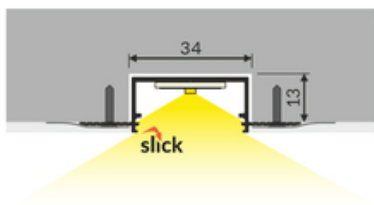

2*
end cap D9
zaślepka D9

3*
end cap E9
zaślepka E9

4*
LED clamp VARIO30
docisk LED VARIO30

TOPMET LIGHT KŁOSOWICZ WIŚNIEWSKI sp. z o.o.

Ostrowska 354 | 61-312 Poznań | POLAND

tel.: +48 61 872 75 00

info@topmet.pl

pdf card generation date: 10.03.2025