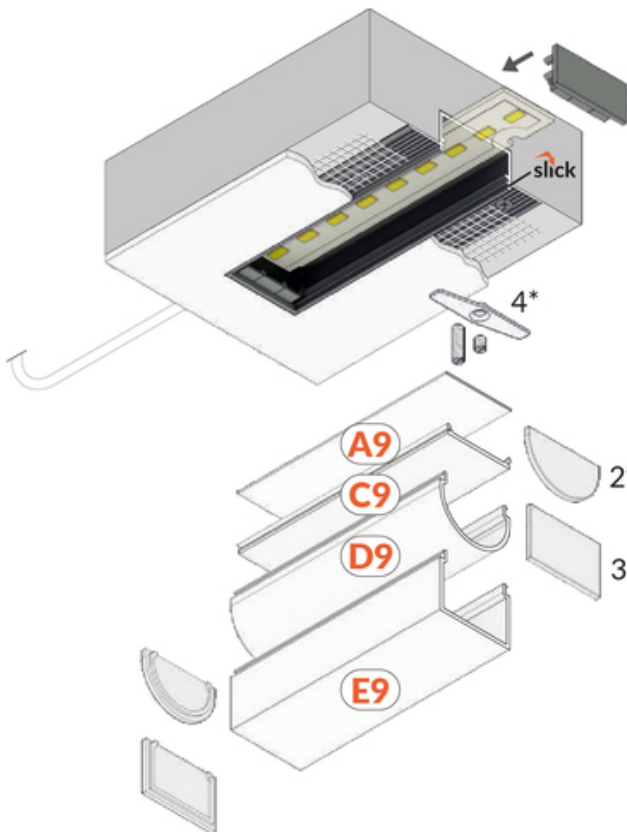

LED PROFILE VARIO30-04 ACDE-9 2000 WHITE PAINTED

/PLASTIC BAG

Spackle in

Architectural

Lighting

CE

EU industrial designs

Made in Poland

Buy product

2*
end cap D9
zaślepka D9

3*
end cap E9
zaślepka E9

4*
LED clamp VARIO30
docisk LED VARIO30

TOPMET LIGHT KŁOSOWICZ WIŚNIEWSKI sp. z o.o.

Ostrowska 354 | 61-312 Poznań | POLAND

tel.: +48 61 872 75 00

info@topmet.pl

pdf card generation date: 10.03.2025

Basic Informations

EAN: 5901597240181
 Index: V3140001
 Material: aluminium
 Color: white painted
 Length [mm]: 2000
 Weight [kg]: 0.672
 Net weight [kg]: 0.006
 Country of origin: PL

Measurement unit: qty
 Product packaging dimensions [mm]: 2000 x 63,4 x 15,9
 Bulk packing [qty]: 20
 Master packaging type: Carton
 Product with gross packaging weight [kg]: 15.14

AVAILABLE COLORS

AVAILABLE VARIANTS