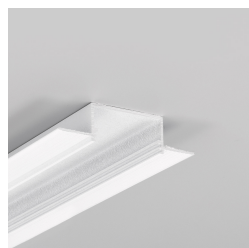

LED PROFILE VARIO30-04 ACDE-9 2000 WHITE PAINTED

/PLASTIC BAG

Spackle in

Architectural

Lighting

CE

EU industrial designs

Made in Poland