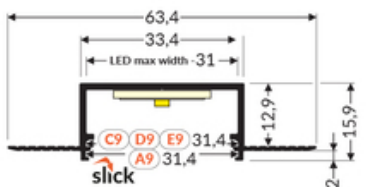

2*
end cap D9
zaślepka D9

3*
end cap E9
zaślepka E9

4*
LED clamp VARIO30
docisk LED VARIO30

TOPMET LIGHT KŁOSOWICZ WIŚNIEWSKI sp. z o.o.

Ostrowska 354 | 61-312 Poznań | POLAND

tel.: +48 61 872 75 00

info@topmet.pl

pdf card generation date: 10.03.2025