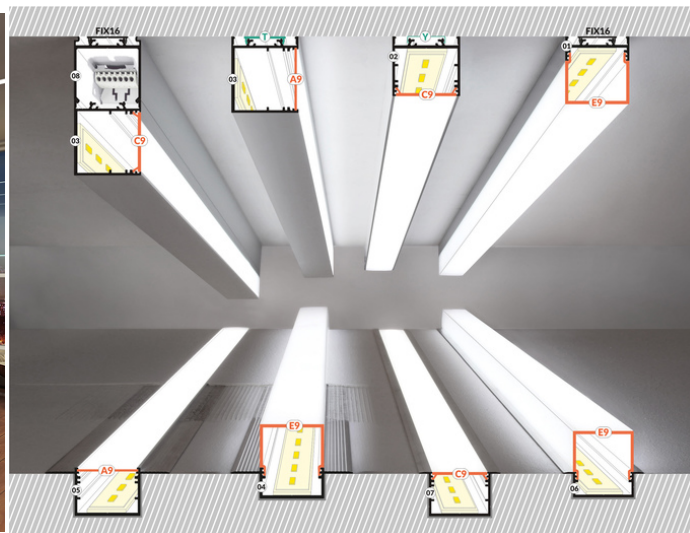

LED PROFILE VARIO30-05 ACDE-9 1000 RAW ALU.

Architectural

Lighting

Spackle in

EU industrial designs

CE

Made in Poland

Buy product

2*
end cap D9
zaslepka D9

3*
end cap E9
zaslepka E9

4*
LED clamp VARIO30
docisk LED VARIO30

5*
LED clamp VARIO30-1
docisk LED VARIO30-1

Basic Informations

EAN: 5901597241386
 Index: V3170000
 Material: aluminium
 Color: raw aluminium
 Length [mm]: 1000
 Weight [kg]: 0.375
 Country of origin: PL