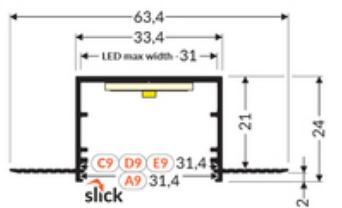

2*
end cap D9
zaslepka D9

3*
end cap E9
zaslepka E9

4*
LED clamp VARIO30
docisk LED VARIO30

5*
LED clamp VARIO30-1
docisk LED VARIO30-1

Basic Informations

EAN: 5901597241386
 Index: V3170000
 Material: aluminium
 Color: raw aluminium
 Length [mm]: 1000
 Weight [kg]: 0.375
 Country of origin: PL

Measurement unit: qty
 Product packaging dimensions [mm]: 1000 x 63,4 x 24
 Bulk packing [qty]: 20
 Master packaging type: Bulk
 Product with gross packaging weight [kg]: 7.5

AVAILABLE COLORS

AVAILABLE VARIANTS