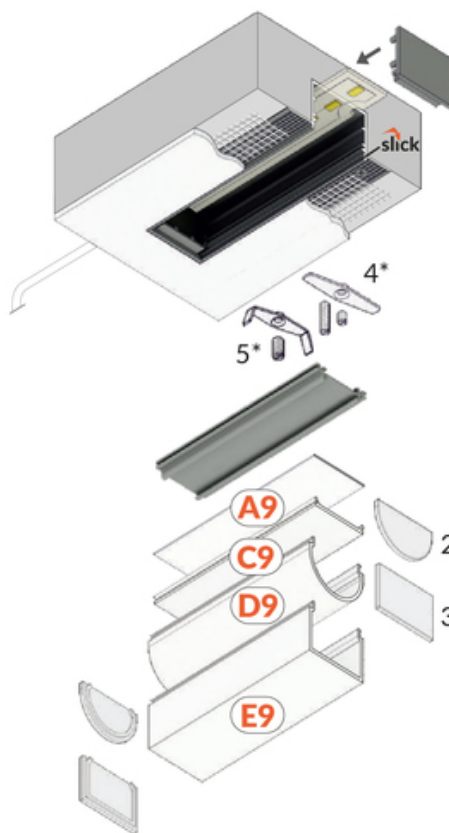

LED PROFILE VARIO30-05 ACDE-9 1000 RAW ALU.

Architectural

Lighting

Spackle in

EU industrial designs

CE

Made in Poland

Buy product

2*
end cap D9
zaslepka D9

3*
end cap E9
zaslepka E9

4*
LED clamp VARIO30
docisk LED VARIO30

5*
LED clamp VARIO30-1
docisk LED VARIO30-1

Basic Informations

EAN: 5901597241386
 Index: V3170000
 Material: aluminium
 Color: raw aluminium
 Length [mm]: 1000
 Weight [kg]: 0.375
 Country of origin: PL

Measurement unit: qty
 Product packaging dimensions [mm]: 1000 x 63,4 x 24
 Bulk packing [qty]: 20
 Master packaging type: Bulk
 Product with gross packaging weight [kg]: 7.5

AVAILABLE COLORS

AVAILABLE VARIANTS