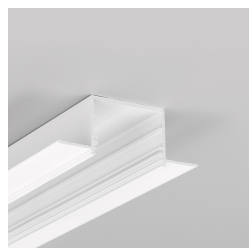

LED PROFILE VARIO30-05 ACDE-9 1000 WHITE PAINTED

/PLASTIC BAG

Spackle in

Architectural

Lighting

CE

EU industrial designs

Made in Poland