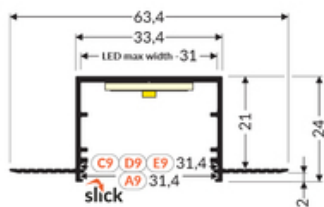

2*
end cap D9
zaslepka D9

3*
end cap E9
zaslepka E9

4*
LED clamp VARIO30
docisk LED VARIO30

5*
LED clamp VARIO30-1
docisk LED VARIO30-1

TOPMET LIGHT KŁOSOWICZ WIŚNIEWSKI sp. z o.o.

Ostrowska 354 | 61-312 Poznań | POLAND

tel.: +48 61 872 75 00

info@topmet.pl

pdf card generation date: 10.03.2025