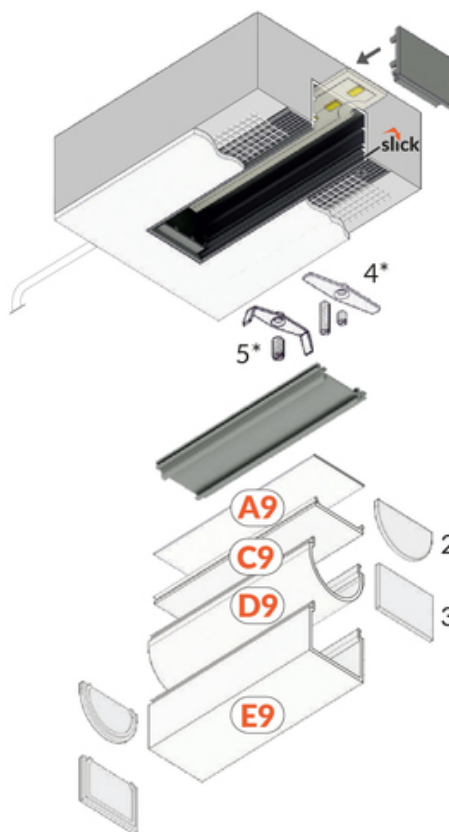

LED PROFILE VARIO30-05 ACDE-9 1000 WHITE PAINTED

/PLASTIC BAG

Spackle in

Architectural

Lighting

CE

EU industrial designs

Made in Poland

Buy product

2*
end cap D9
zaslepka D9

3*
end cap E9
zaslepka E9

4*
LED clamp VARIO30
docisk LED VARIO30

5*
LED clamp VARIO30-1
docisk LED VARIO30-1

TOPMET LIGHT KŁOSOWICZ WIŚNIEWSKI sp. z o.o.

Ostrowska 354 | 61-312 Poznań | POLAND

tel.: +48 61 872 75 00

info@topmet.pl

pdf card generation date: 10.03.2025

Basic Informations

EAN: 5901597241393
 Index: V3170001
 Material: aluminium
 Color: white painted
 Length [mm]: 1000
 Weight [kg]: 0.408
 Net weight [kg]: 0.007999999999999995
 Country of origin: PL