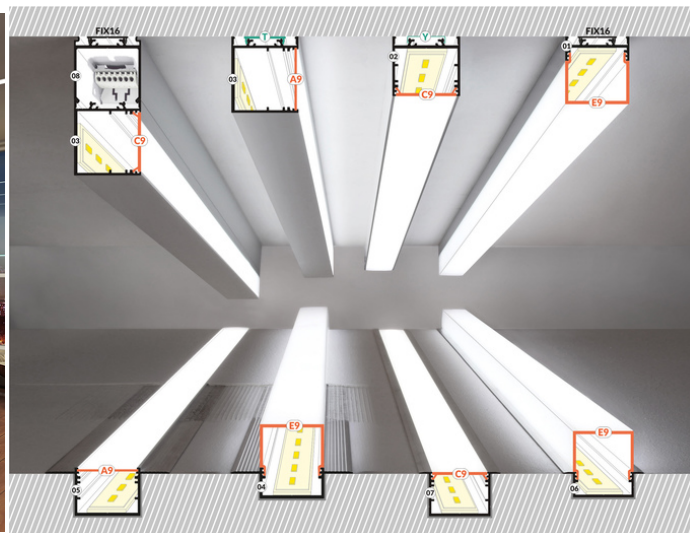

Basic Informations

EAN: 5901597241393
Index: V3170001
Material: aluminium
Color: white painted
Length [mm]: 1000
Weight [kg]: 0.408
Net weight [kg]: 0.007999999999999995
Country of origin: PL

Measurement unit: qty
Product packaging dimensions [mm]: 1000 x 63,4 x 24
Bulk packing [qty]: 15
Master packaging type: Carton
Product with gross packaging weight [kg]: 6.53