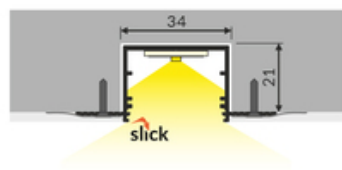

2*
end cap D9
zaslepka D9

3*
end cap E9
zaslepka E9

4*
LED clamp VARIO30
docisk LED VARIO30

5*
LED clamp VARIO30-1
docisk LED VARIO30-1

TOPMET LIGHT KŁOSOWICZ WIŚNIEWSKI sp. z o.o.

Ostrowska 354 | 61-312 Poznań | POLAND

tel.: +48 61 872 75 00

info@topmet.pl

pdf card generation date: 10.03.2025