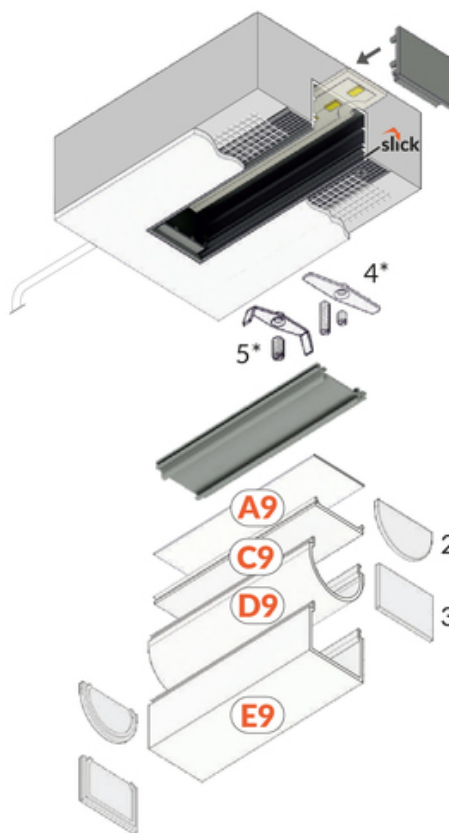

LED PROFILE VARIO30-05 ACDE-9 2000 RAW ALU.

Spackle in

Architectural

Lighting

CE

EU industrial designs

Made in Poland

Buy product

2*
end cap D9
zaslepka D9

3*
end cap E9
zaslepka E9

4*
LED clamp VARIO30
docisk LED VARIO30

5*
LED clamp VARIO30-1
docisk LED VARIO30-1

TOPMET LIGHT KŁOSOWICZ WIŚNIEWSKI sp. z o.o.

Ostrowska 354 | 61-312 Poznań | POLAND

tel.: +48 61 872 75 00

info@topmet.pl

pdf card generation date: 10.03.2025

Basic Informations

EAN: 5901597240204
 Index: V3180000
 Material: aluminium
 Color: raw aluminium
 Length [mm]: 2000
 Weight [kg]: 0.75
 Country of origin: PL

Measurement unit: qty
 Product packaging dimensions [mm]: 2000 x 63,4 x 24
 Bulk packing [qty]: 20
 Master packaging type: Bulk
 Product with gross packaging weight [kg]: 15

AVAILABLE COLORS

AVAILABLE VARIANTS