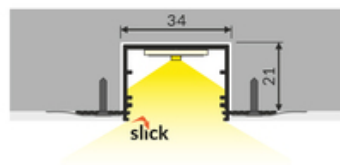

LED PROFILE VARIO30-05 ACDE-9 2000 RAW ALU.

Spackle in

Architectural

Lighting

CE

EU industrial designs

Made in Poland

Buy product