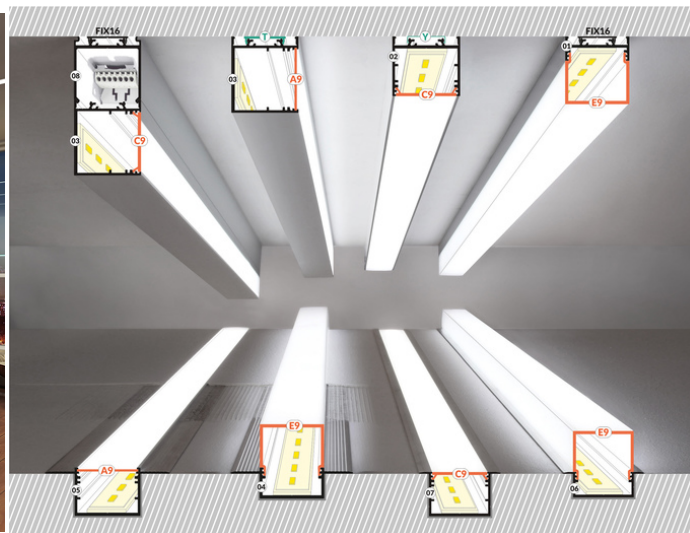

Basic Informations

EAN: 5901597240204
Index: V3180000
Material: aluminium
Color: raw aluminium
Length [mm]: 2000
Weight [kg]: 0.75
Country of origin: PL

Measurement unit: qty
Product packaging dimensions [mm]: 2000 x 63,4 x 24
Bulk packing [qty]: 20
Master packaging type: Bulk
Product with gross packaging weight [kg]: 15