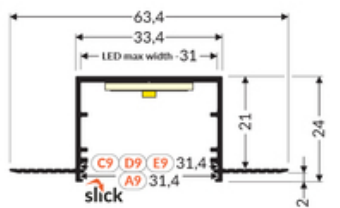

2*
end cap D9
zaslepka D9

3*
end cap E9
zaslepka E9

4*
LED clamp VARIO30
docisk LED VARIO30

5*
LED clamp VARIO30-1
docisk LED VARIO30-1

TOPMET LIGHT KŁOSOWICZ WIŚNIEWSKI sp. z o.o.

Ostrowska 354 | 61-312 Poznań | POLAND

tel.: +48 61 872 75 00

info@topmet.pl

pdf card generation date: 10.03.2025