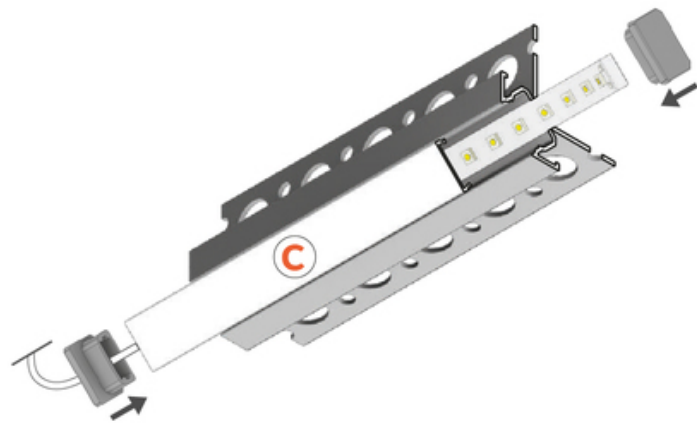

LED PROFILE UNI-TILE12 270DEG C PLUS 2000 ANOD.

Buy product

Basic Informations

<p>EAN: 5901597260936 Index: G3000620 Material: aluminium Color: anodized Length [mm]: 2000 Weight [kg]: 0.72 Country of origin: PL</p>	<p>Measurement unit: qty Product packaging dimensions [mm]: 2000 x 36,6 x 36,6 Bulk packing [qty]: 20 Master packaging type: Bulk Product with gross packaging weight [kg]: 14.4</p>
---	--

AVAILABLE VARIANTS

1000 mm, 2000 mm, 3000 mm, 4050 mm

Matching elements

DIFFUSERS

END CAPS

TOPMET LIGHT KŁOSOWICZ WIŚNIEWSKI sp. z o.o.

Ostrowska 354 | 61-312 Poznań | POLAND

tel.: +48 61 872 75 00

info@topmet.pl

pdf card generation date: 10.03.2025

end cap UNI-TILE12 grey
[20pcs]
index: G2999922