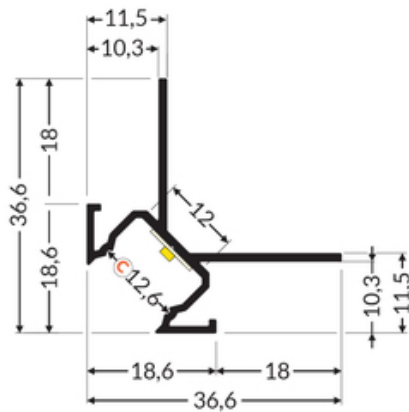

LED PROFILE UNI-TILE12 270DEG C PLUS 2000 ANOD.

Buy product

Basic Informations

<p>EAN: 5901597260936 Index: G3000620 Material: aluminium Color: anodized Length [mm]: 2000 Weight [kg]: 0.72 Country of origin: PL</p>	<p>Measurement unit: qty Product packaging dimensions [mm]: 2000 x 36,6 x 36,6 Bulk packing [qty]: 20 Master packaging type: Bulk Product with gross packaging weight [kg]: 14.4</p>
---	--

AVAILABLE VARIANTS

1000 mm, 2000 mm, 3000 mm, 4050 mm

Matching elements

DIFFUSERS

END CAPS

TOPMET LIGHT KŁOSOWICZ WIŚNIEWSKI sp. z o.o.

Ostrowska 354 | 61-312 Poznań | POLAND

tel.: +48 61 872 75 00